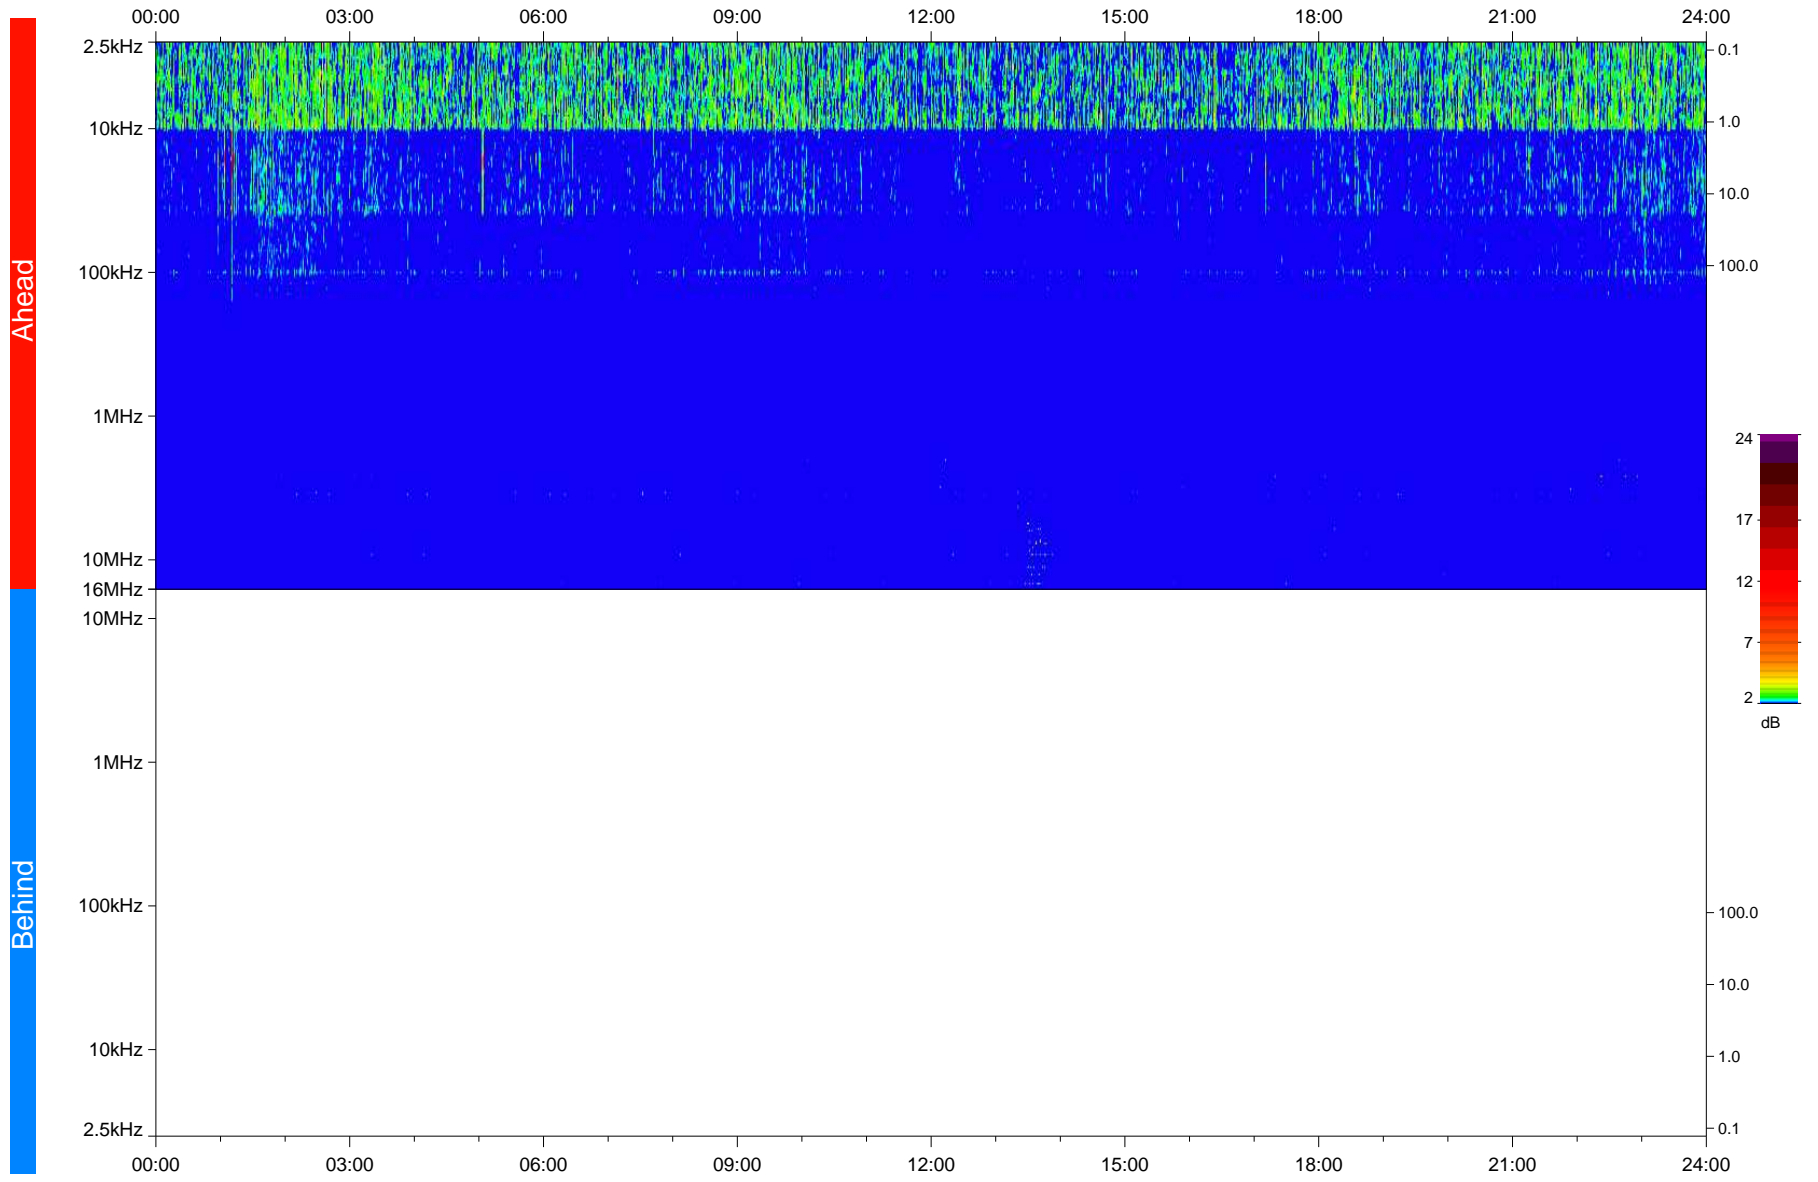

STEREO/WAVES Daily Summary - 23-Oct-2020 (DOY 297)

Ahead source file: swaves_ahead_2020_297_1_05.fin
Ahead PSE Angle: -59.7°

Behind PSE Angle: 57.8°
Behind source file: No STEREO-B data

Time (UTC)

file: stereo_swaves_daily-summary_color_20201023_v03
made by: space.umn.edu on macOS with IDL 8.8.2 on 2022-09-15 17:39:52, with TMLib V945 / dynspec V311