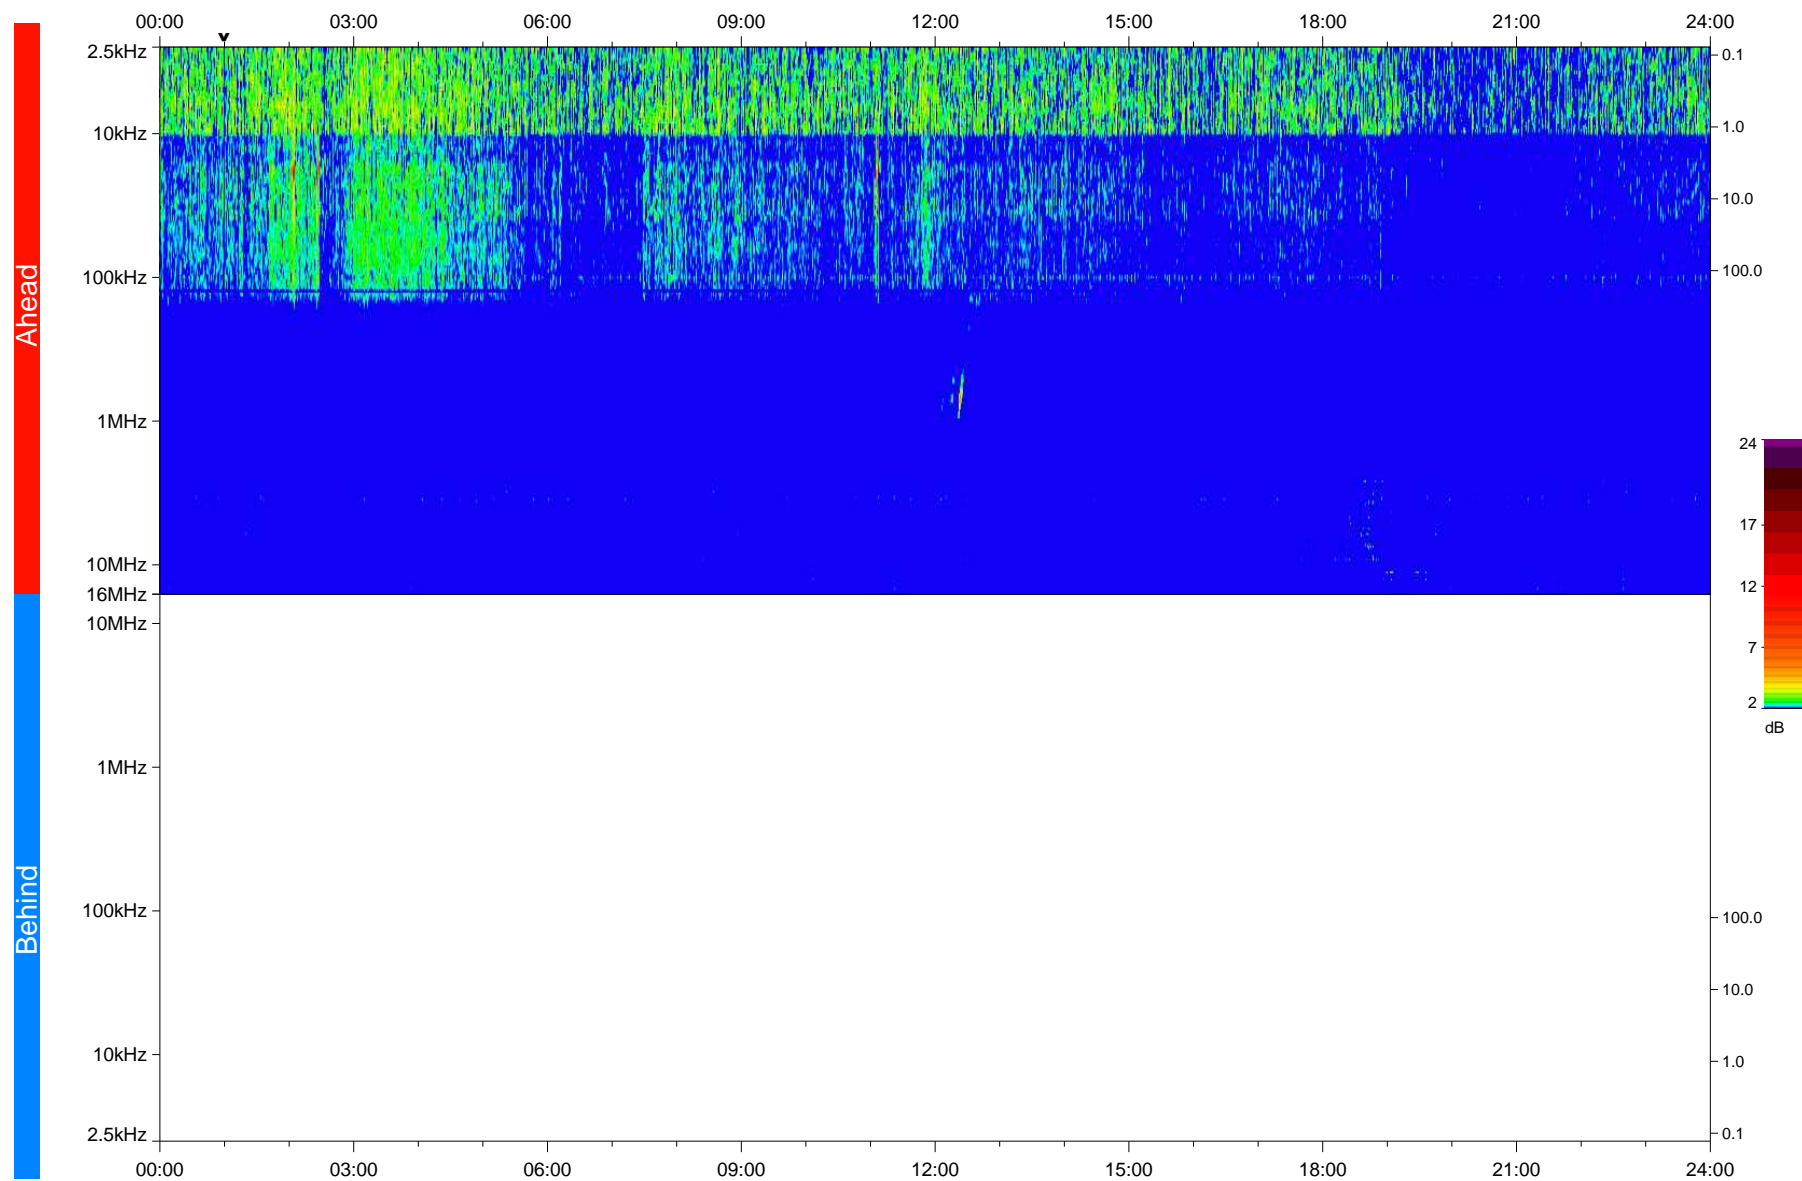

STEREO/WAVES Daily Summary - 22-Oct-2020 (DOY 296)

Ahead source file: swaves_ahead_2020_296_1_05.fin
Ahead PSE Angle: -59.8°

Behind PSE Angle: 57.8°
Behind source file: No STEREO-B data

Time (UTC)

file: stereo_swaves_daily-summary_color_20201022_v04
made by: space.umn.edu on macOS with IDL 8.8.2 on 2022-10-03 18:40:51, with TLib V945 / dynspec V311