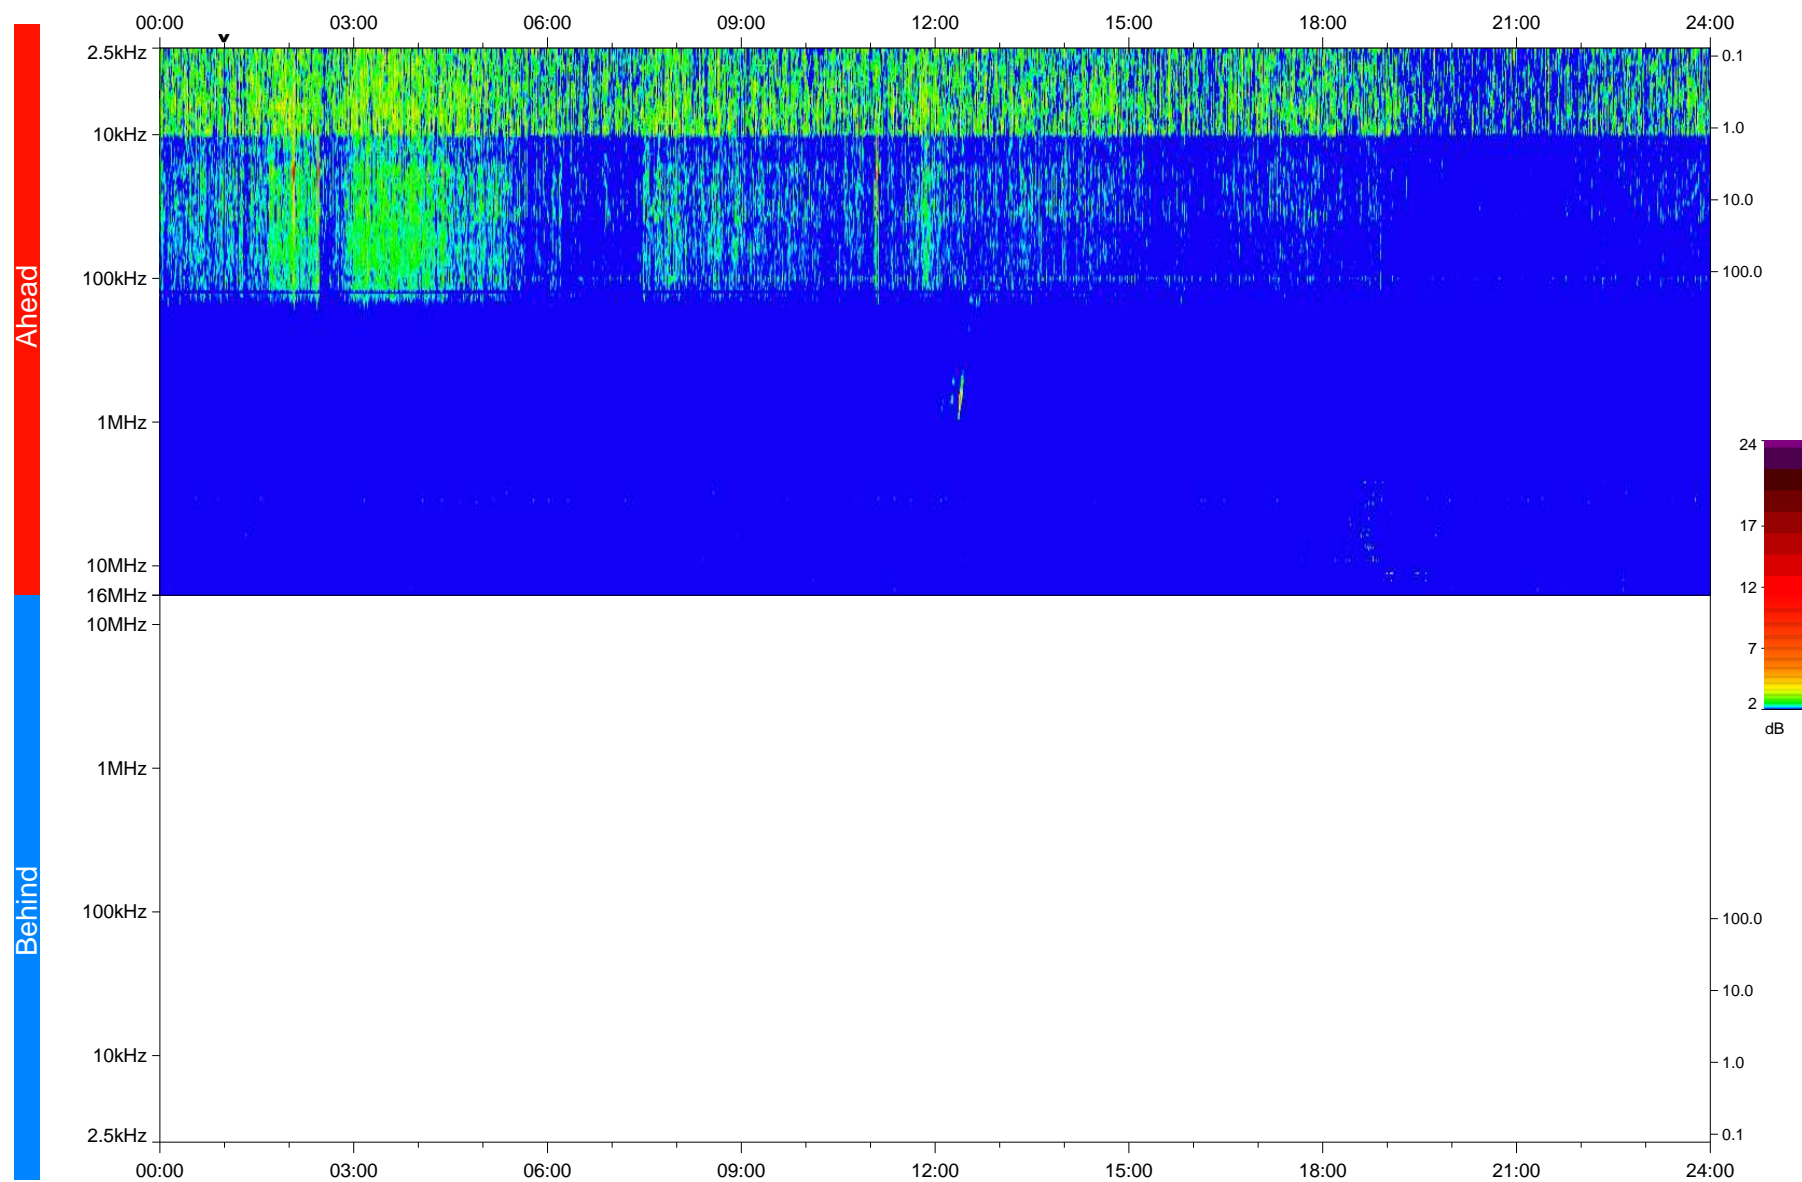

STEREO/WAVES Daily Summary - 22-Oct-2020 (DOY 296)

Ahead source file: swaves_ahead_2020_296_1_05.fin
Ahead PSE Angle: -59.8°

Behind PSE Angle: 57.8°
Behind source file: No STEREO-B data

Time (UTC)

file: stereo_swaves_daily-summary_color_20201022_v03
made by: space.umn.edu on macOS with IDL 8.8.2 on 2022-09-15 17:38:28, with TMLib V945 / dynspec V311