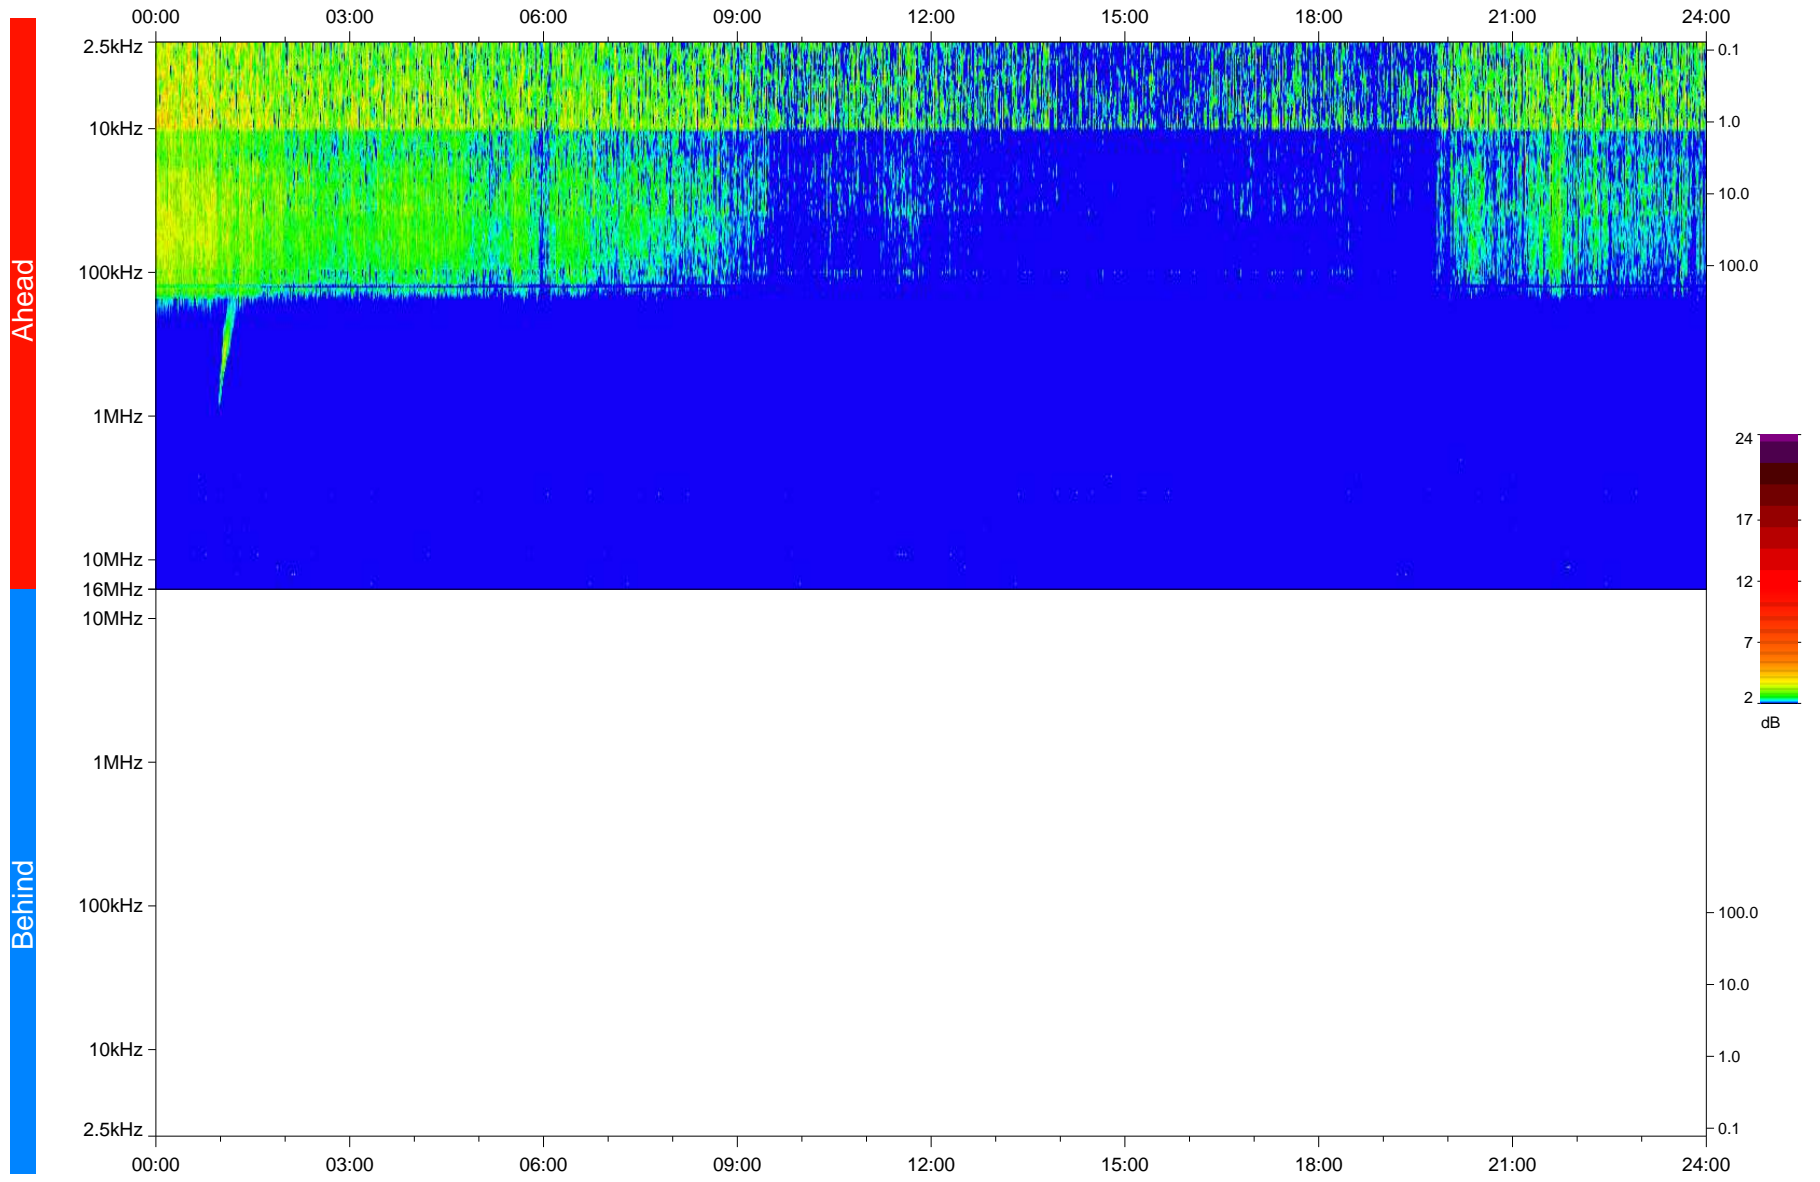

STEREO/WAVES Daily Summary - 21-Oct-2020 (DOY 295)

Ahead source file: swaves_ahead_2020_295_1_05.fin
Ahead PSE Angle: -59.8°

Behind PSE Angle: 57.8°
Behind source file: No STEREO-B data

Time (UTC)

file: stereo_swaves_daily-summary_color_20201021_v04
made by: space.umn.edu on macOS with IDL 8.8.2 on 2022-10-03 18:39:21, with TLib V945 / dynspec V311