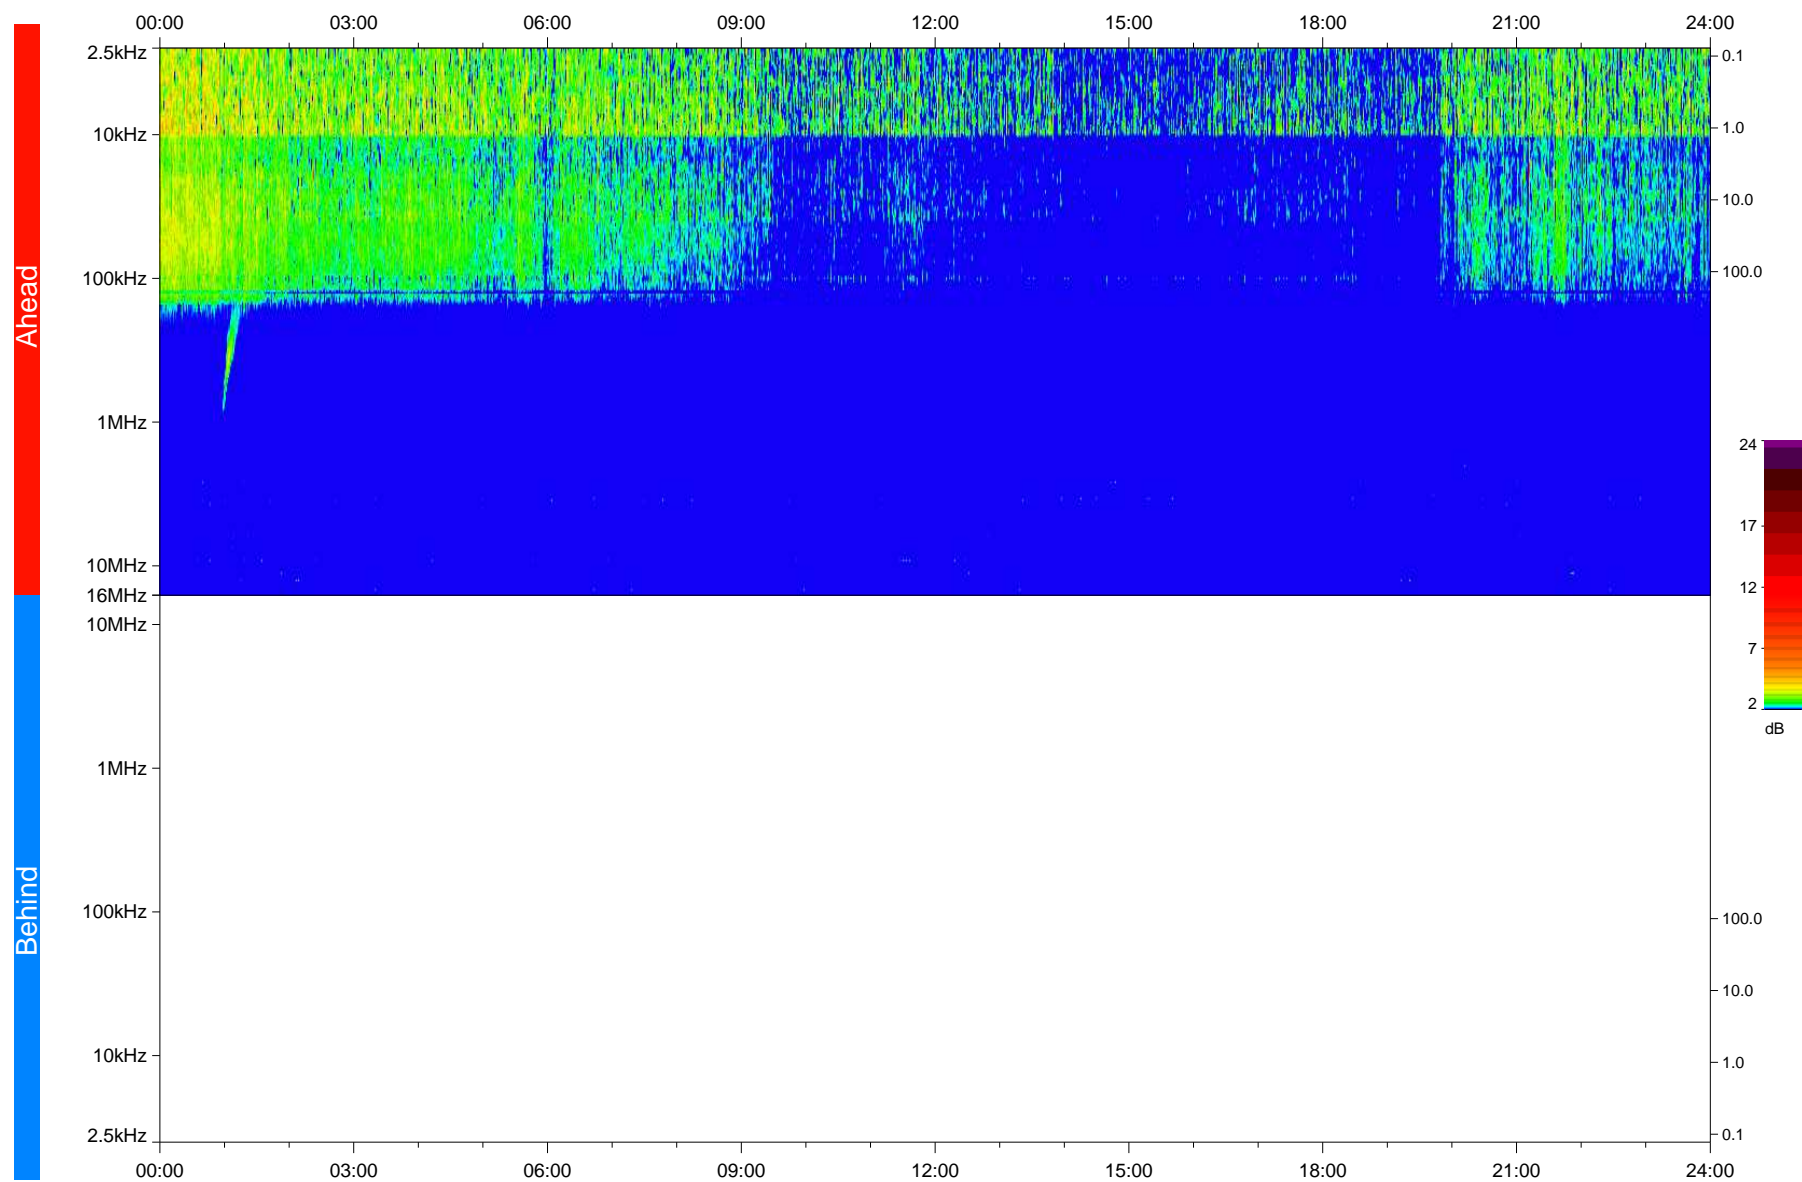

STEREO/WAVES Daily Summary - 21-Oct-2020 (DOY 295)

Ahead source file: swaves_ahead_2020_295_1_05.fin
Ahead PSE Angle: -59.8°

Behind PSE Angle: 57.8°
Behind source file: No STEREO-B data

Time (UTC)

file: stereo_swaves_daily-summary_color_20201021_v03
made by: space.umn.edu on macOS with IDL 8.8.2 on 2022-09-15 17:37:06, with TLib V945 / dynspec V311