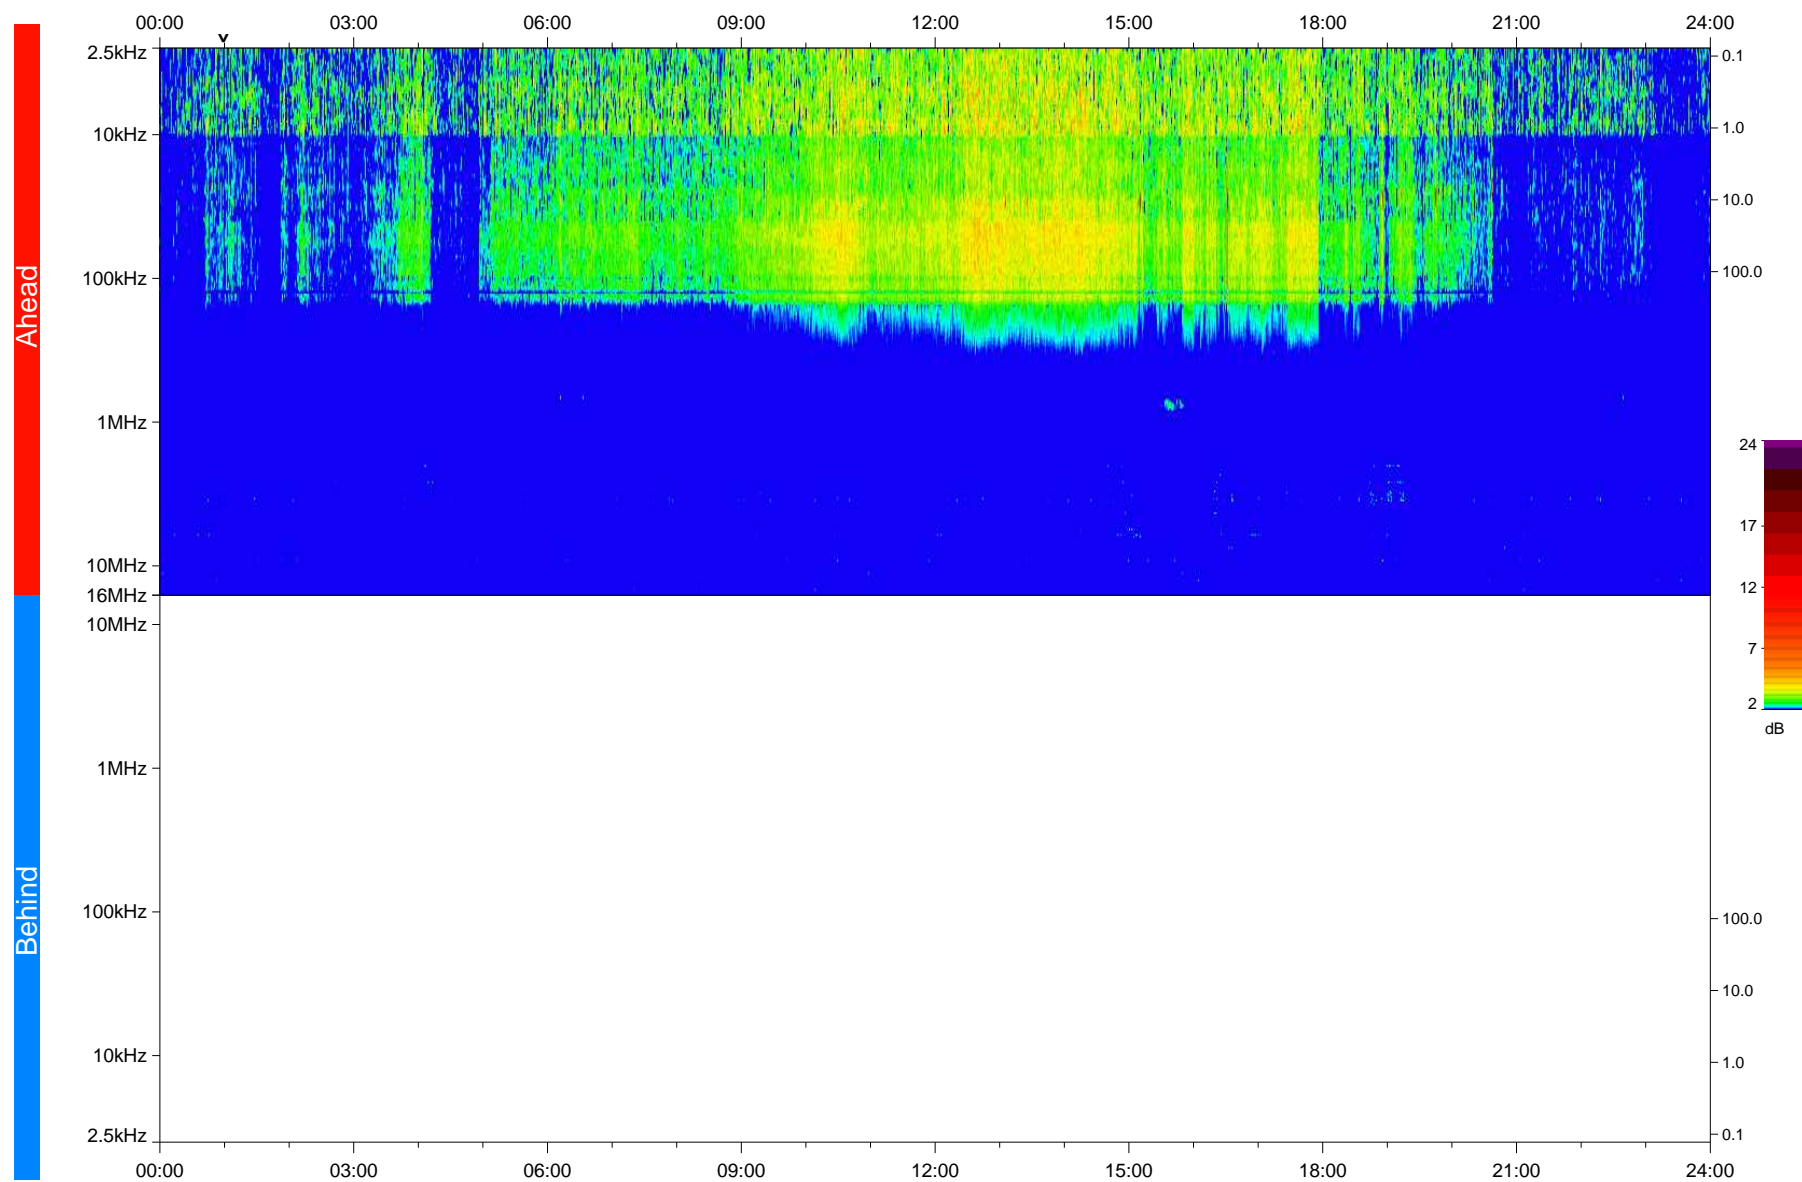

# STEREO/WAVES Daily Summary - 20-Oct-2020 (DOY 294)

Ahead source file: swaves\_ahead\_2020\_294\_1\_05.fin  
Ahead PSE Angle: -60.0°

Behind PSE Angle: 57.7°  
Behind source file: No STEREO-B data

Time (UTC)

file: stereo\_swaves\_daily-summary\_color\_20201020\_v04  
made by: space.umn.edu on macOS with IDL 8.8.2 on 2022-10-03 18:37:52, with TMLib V945 / dynspec V311