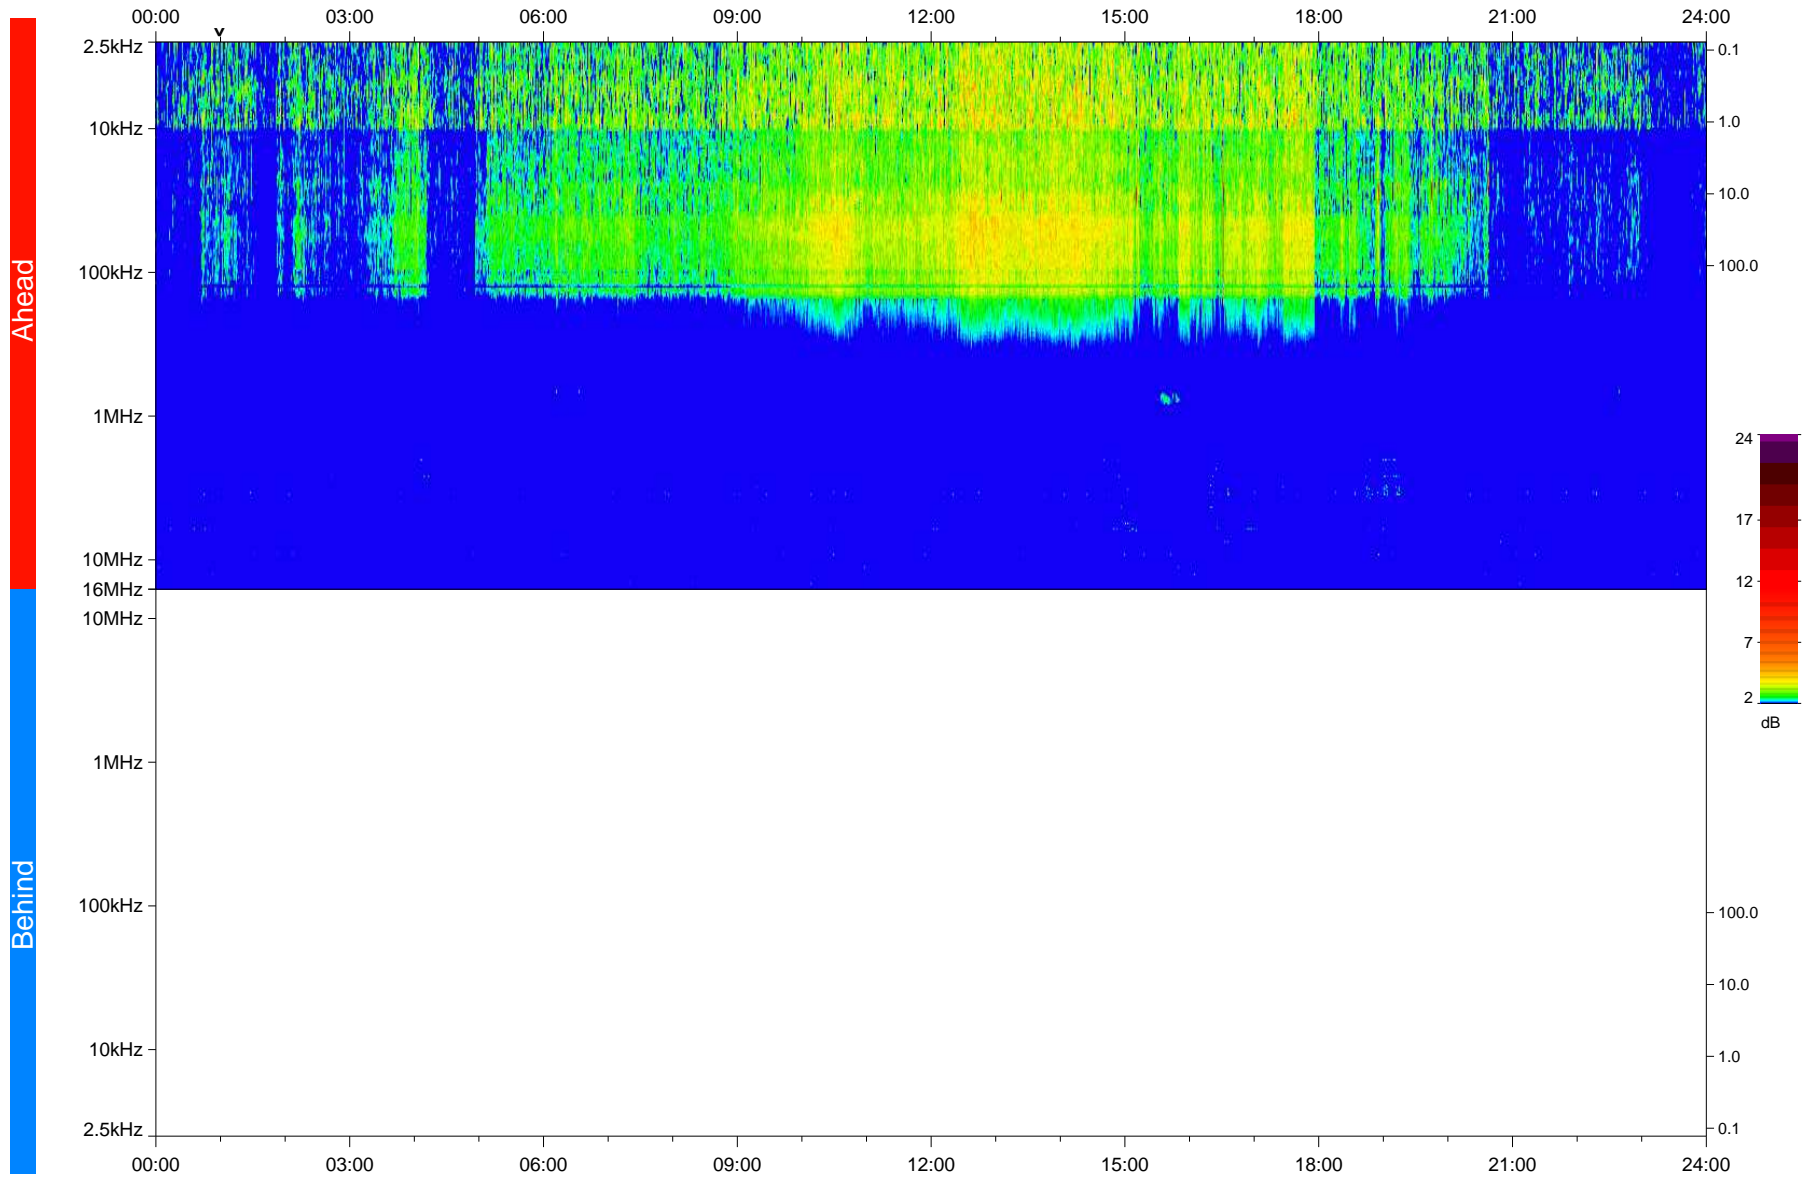

STEREO/WAVES Daily Summary - 20-Oct-2020 (DOY 294)

Ahead source file: swaves_ahead_2020_294_1_05.fin
Ahead PSE Angle: -60.0°

Behind PSE Angle: 57.7°
Behind source file: No STEREO-B data

Time (UTC)

file: stereo_swaves_daily-summary_color_20201020_v03
made by: space.umn.edu on macOS with IDL 8.8.2 on 2022-09-15 17:35:45, with TMLib V945 / dynspec V311