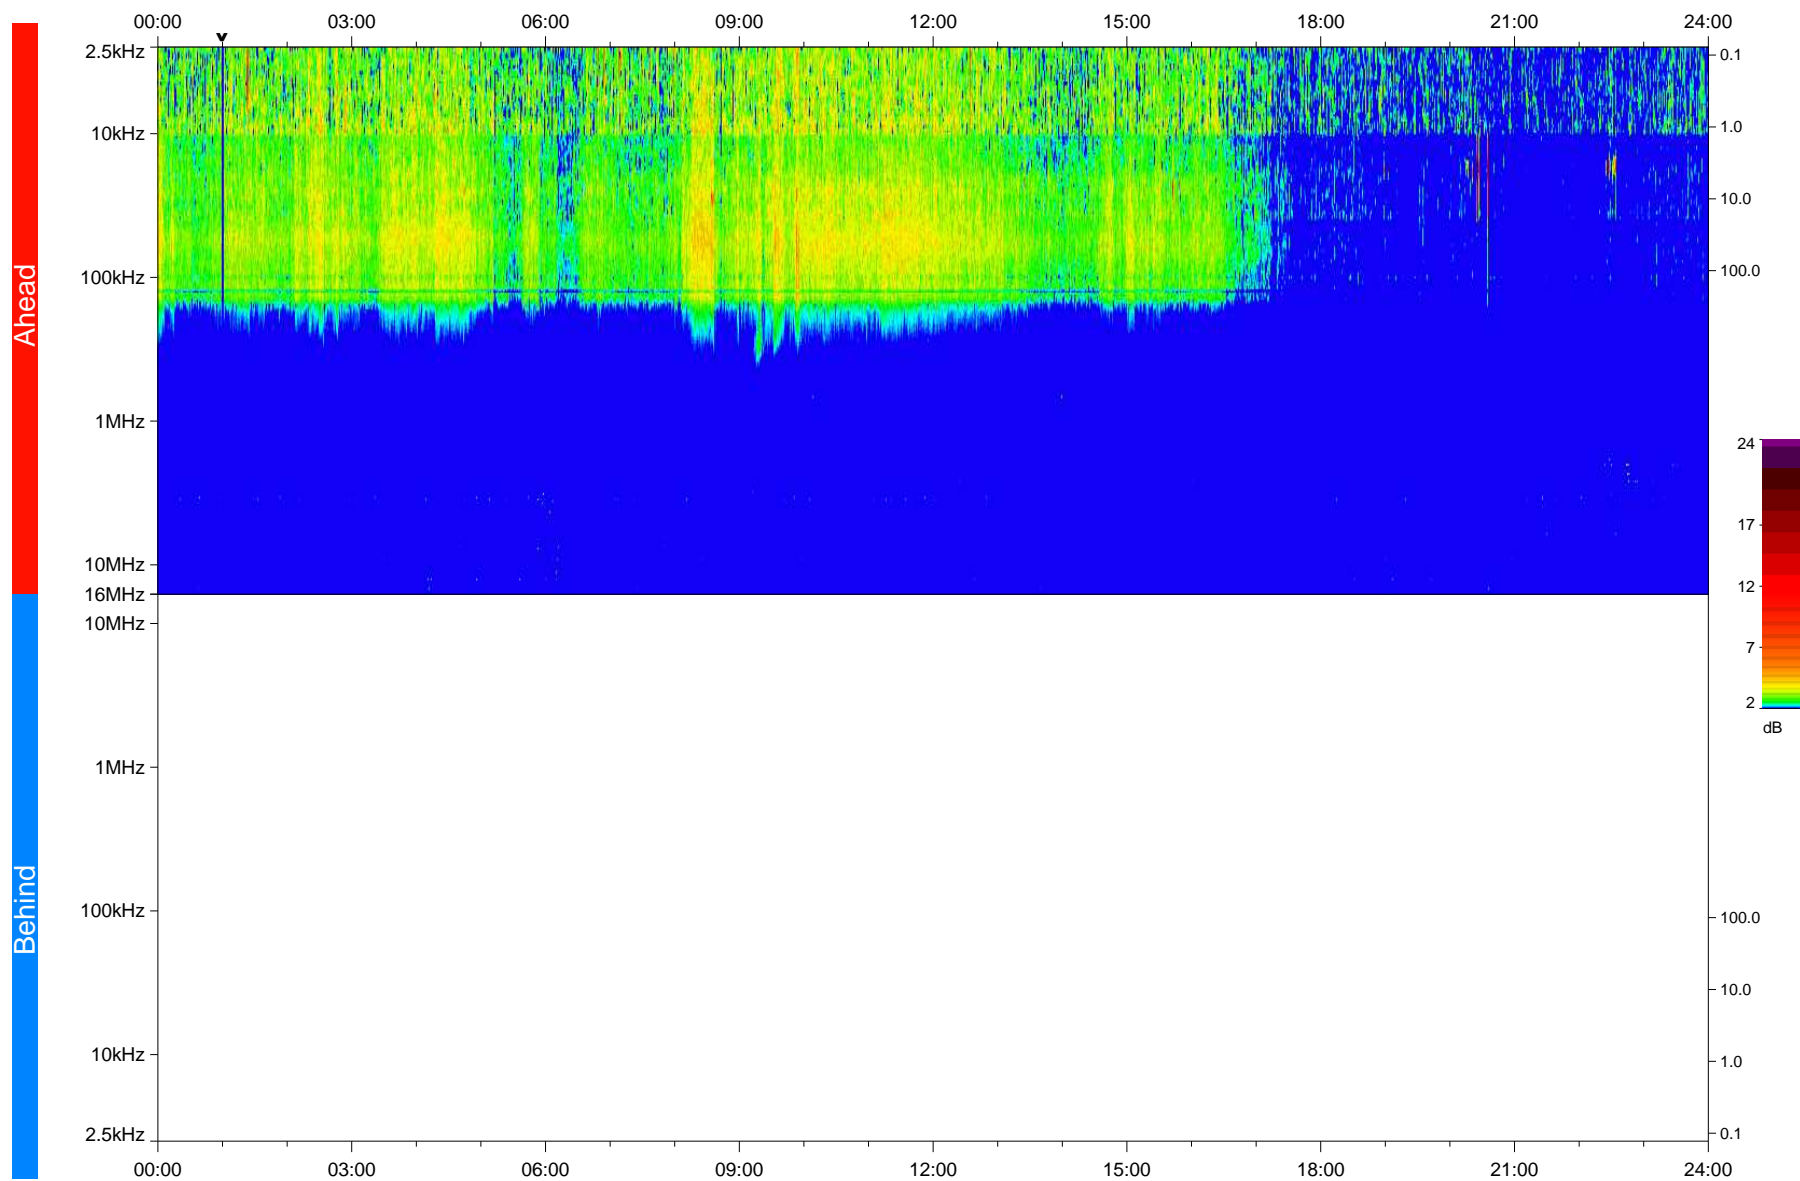

STEREO/WAVES Daily Summary - 18-Oct-2020 (DOY 292)

Ahead source file: swaves_ahead_2020_292_1_05.fin
Ahead PSE Angle: -60.1°

Behind PSE Angle: 57.8°
Behind source file: No STEREO-B data

Time (UTC)

file: stereo_swaves_daily-summary_color_20201018_v04
made by: space.umn.edu on macOS with IDL 8.8.2 on 2022-10-03 18:34:52, with TMatlab V945 / dynspec V311