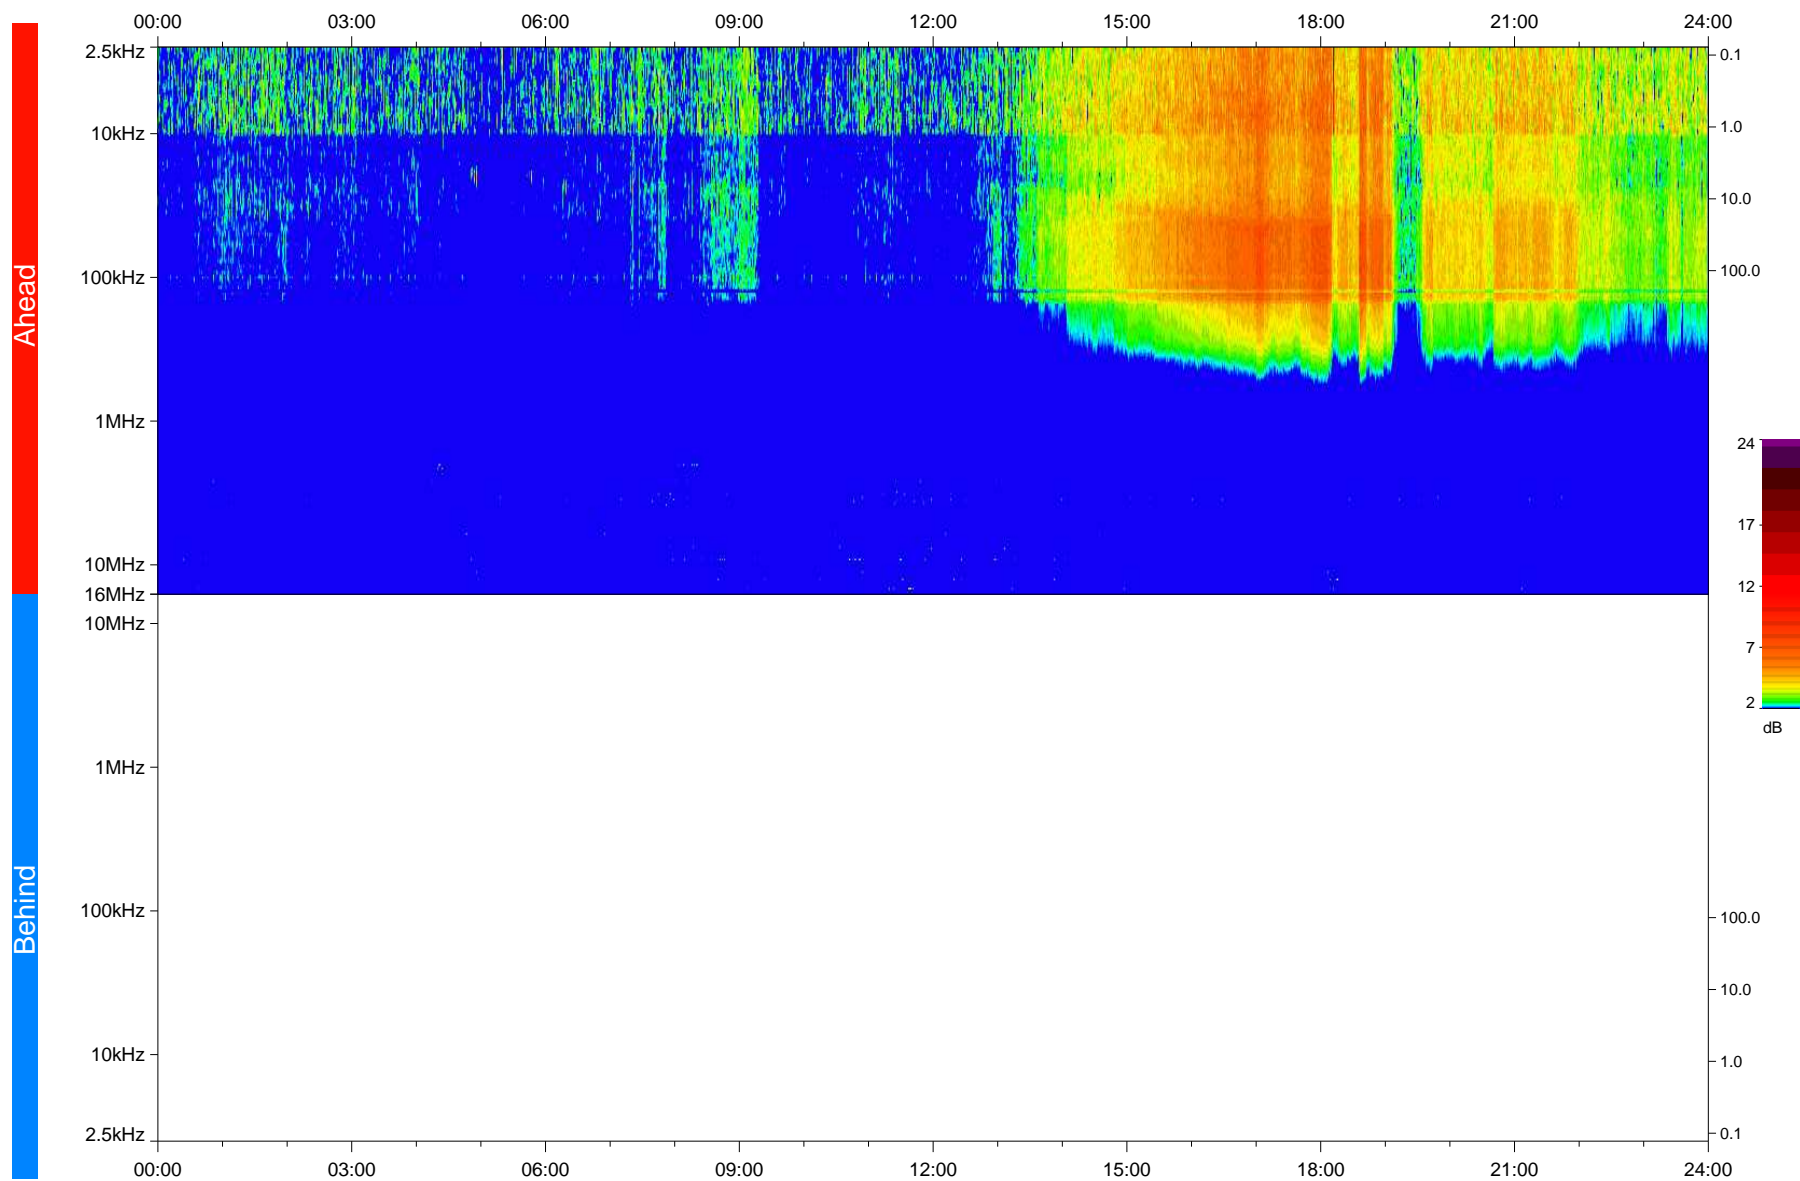

STEREO/WAVES Daily Summary - 17-Oct-2020 (DOY 291)

Ahead source file: swaves_ahead_2020_291_1_05.fin
Ahead PSE Angle: -60.2°

Behind PSE Angle: 57.8°
Behind source file: No STEREO-B data

Time (UTC)

file: stereo_swaves_daily-summary_color_20201017_v04
made by: space.umn.edu on macOS with IDL 8.8.2 on 2022-10-03 18:33:23, with TLib V945 / dynspec V311