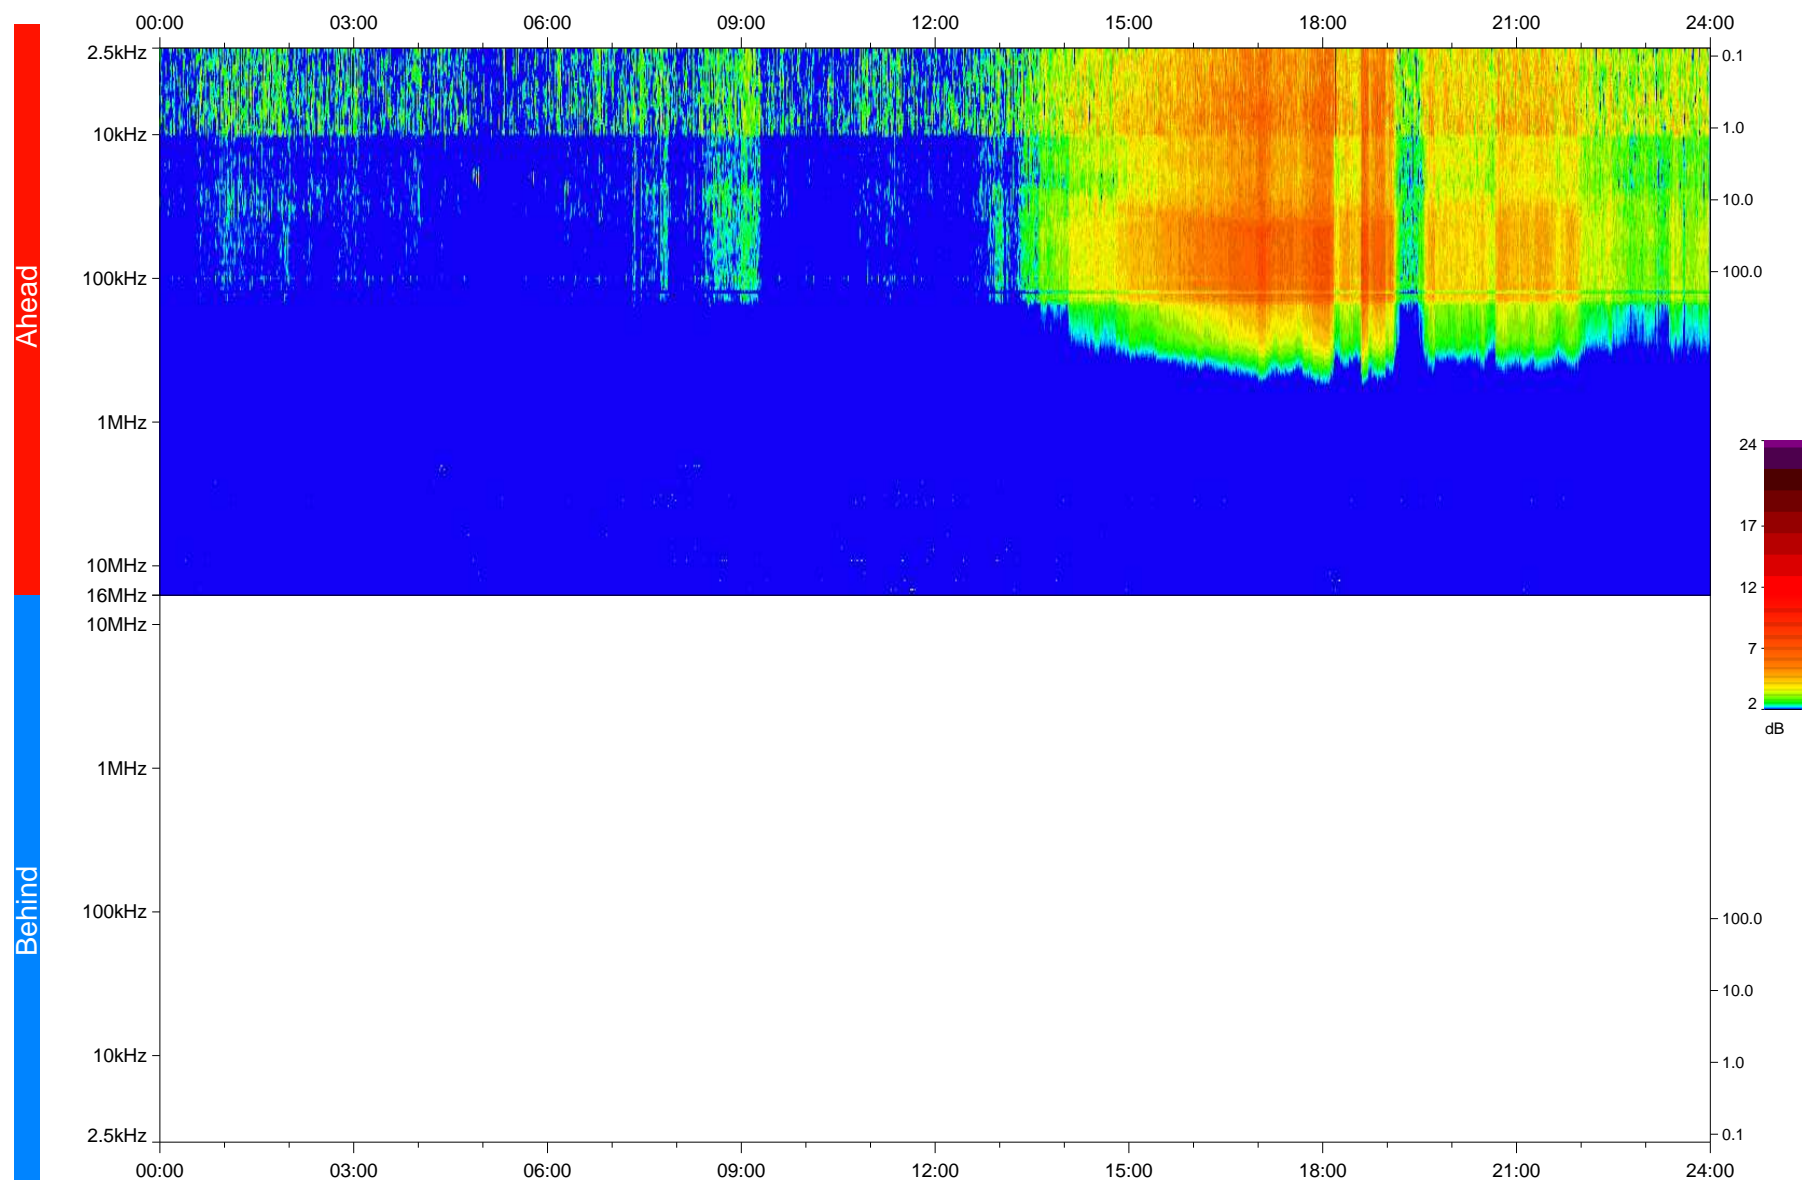

# STEREO/WAVES Daily Summary - 17-Oct-2020 (DOY 291)

Ahead source file: swaves\_ahead\_2020\_291\_1\_05.fin  
Ahead PSE Angle: -60.2°

Behind PSE Angle: 57.8°  
Behind source file: No STEREO-B data

Time (UTC)

file: stereo\_swaves\_daily-summary\_color\_20201017\_v03  
made by: space.umn.edu on macOS with IDL 8.8.2 on 2022-09-15 17:31:38, with TLib V945 / dynspec V311