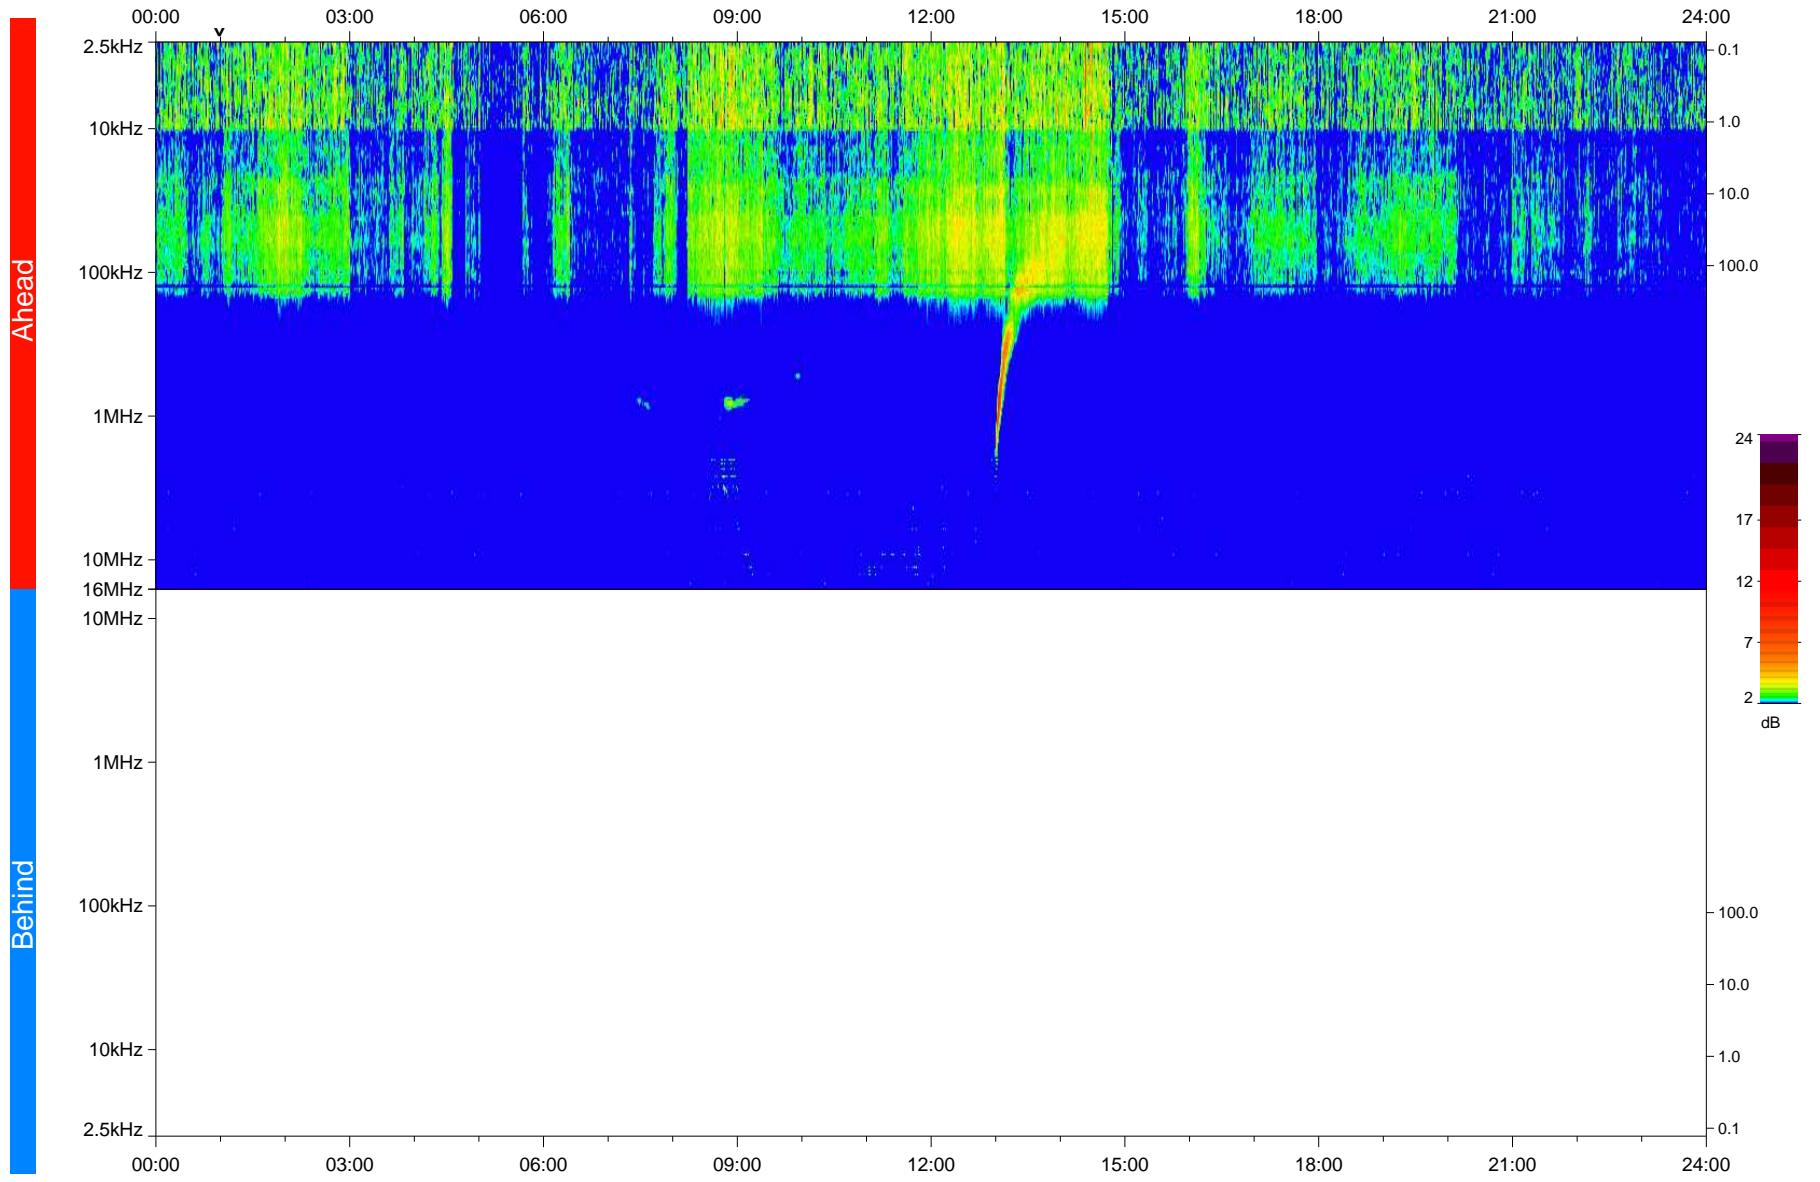

STEREO/WAVES Daily Summary - 16-Oct-2020 (DOY 290)

Ahead source file: swaves_ahead_2020_290_1_05.fin
Ahead PSE Angle: -60.2°

Behind PSE Angle: 57.8°
Behind source file: No STEREO-B data

Time (UTC)

file: stereo_swaves_daily-summary_color_20201016_v04
made by: space.umn.edu on macOS with IDL 8.8.2 on 2022-10-03 18:31:52, with TLib V945 / dynspec V311