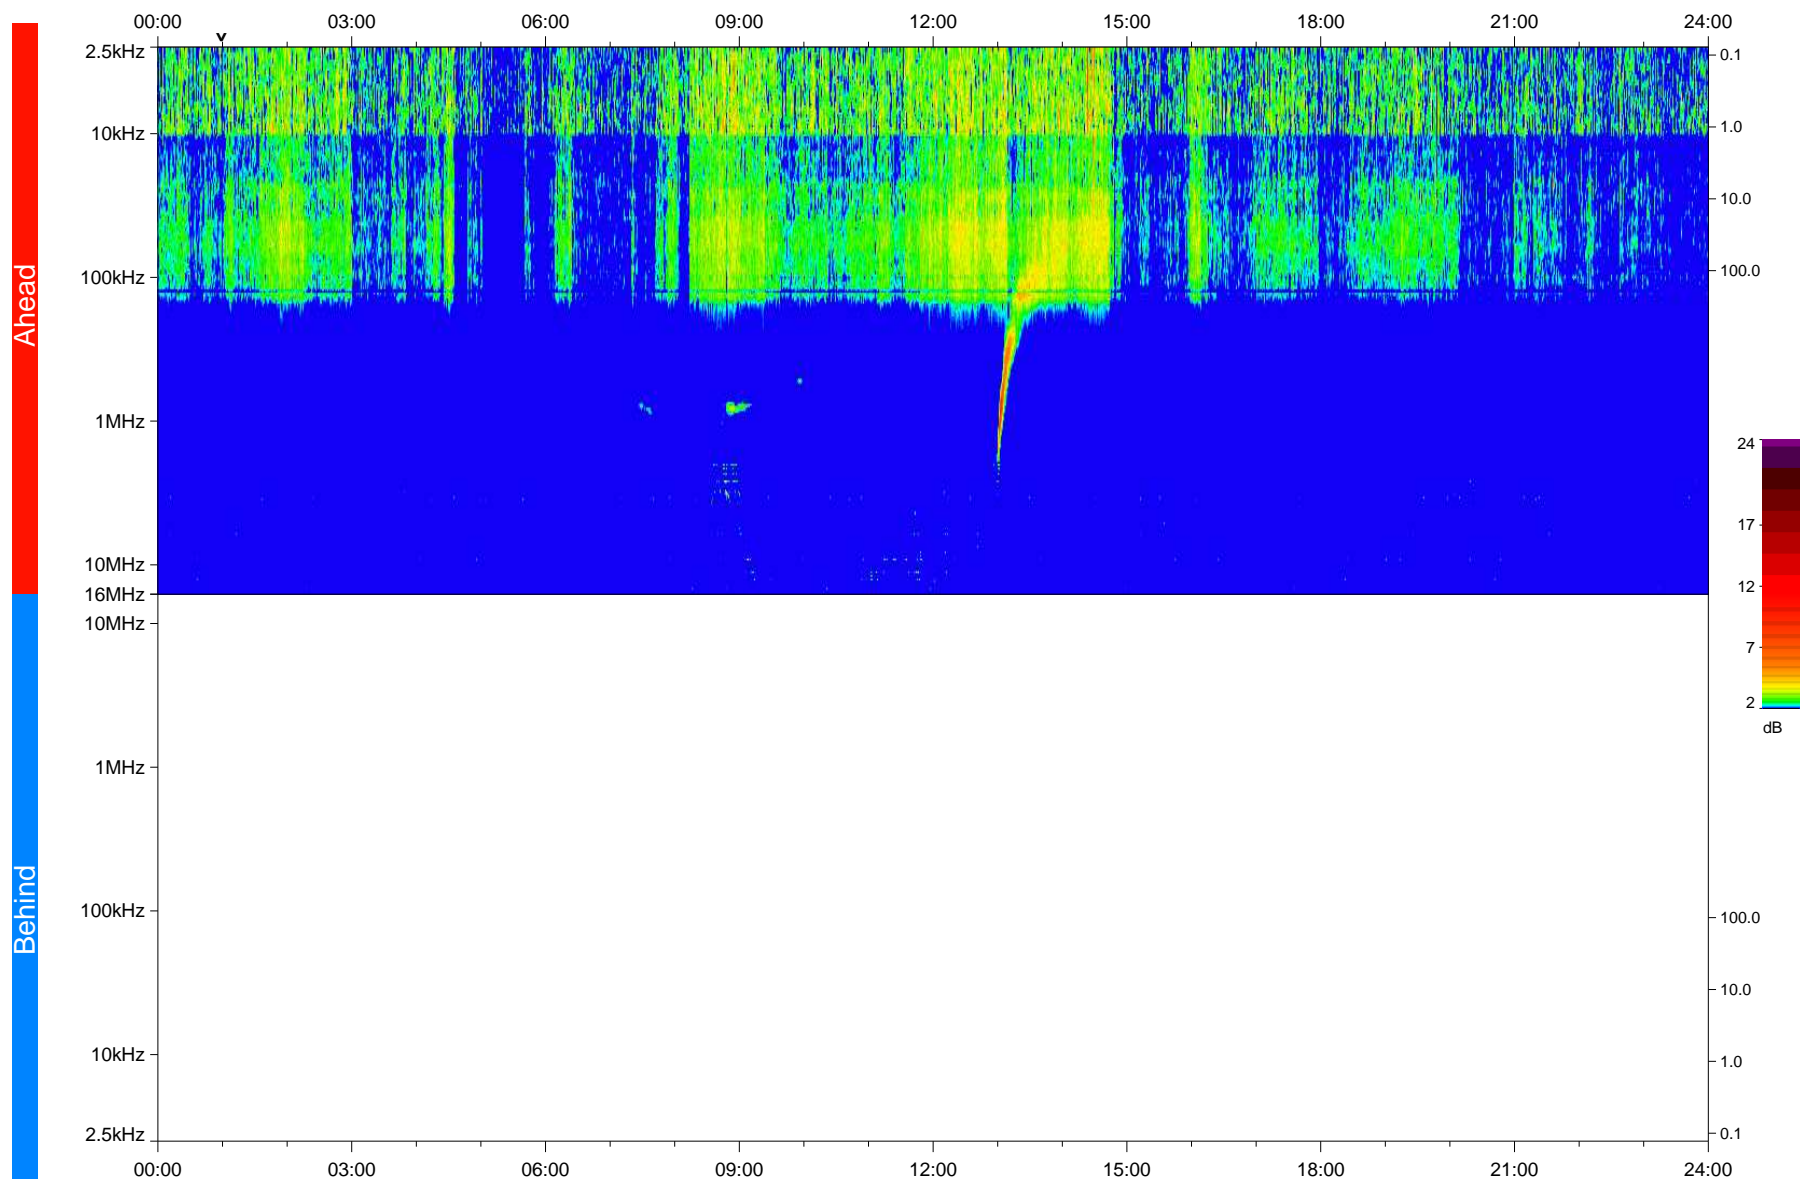

STEREO/WAVES Daily Summary - 16-Oct-2020 (DOY 290)

Ahead source file: swaves_ahead_2020_290_1_05.fin
Ahead PSE Angle: -60.2°

Behind PSE Angle: 57.8°
Behind source file: No STEREO-B data

Time (UTC)

file: stereo_swaves_daily-summary_color_20201016_v03
made by: space.umn.edu on macOS with IDL 8.8.2 on 2022-09-15 17:30:15, with TLib V945 / dynspec V311