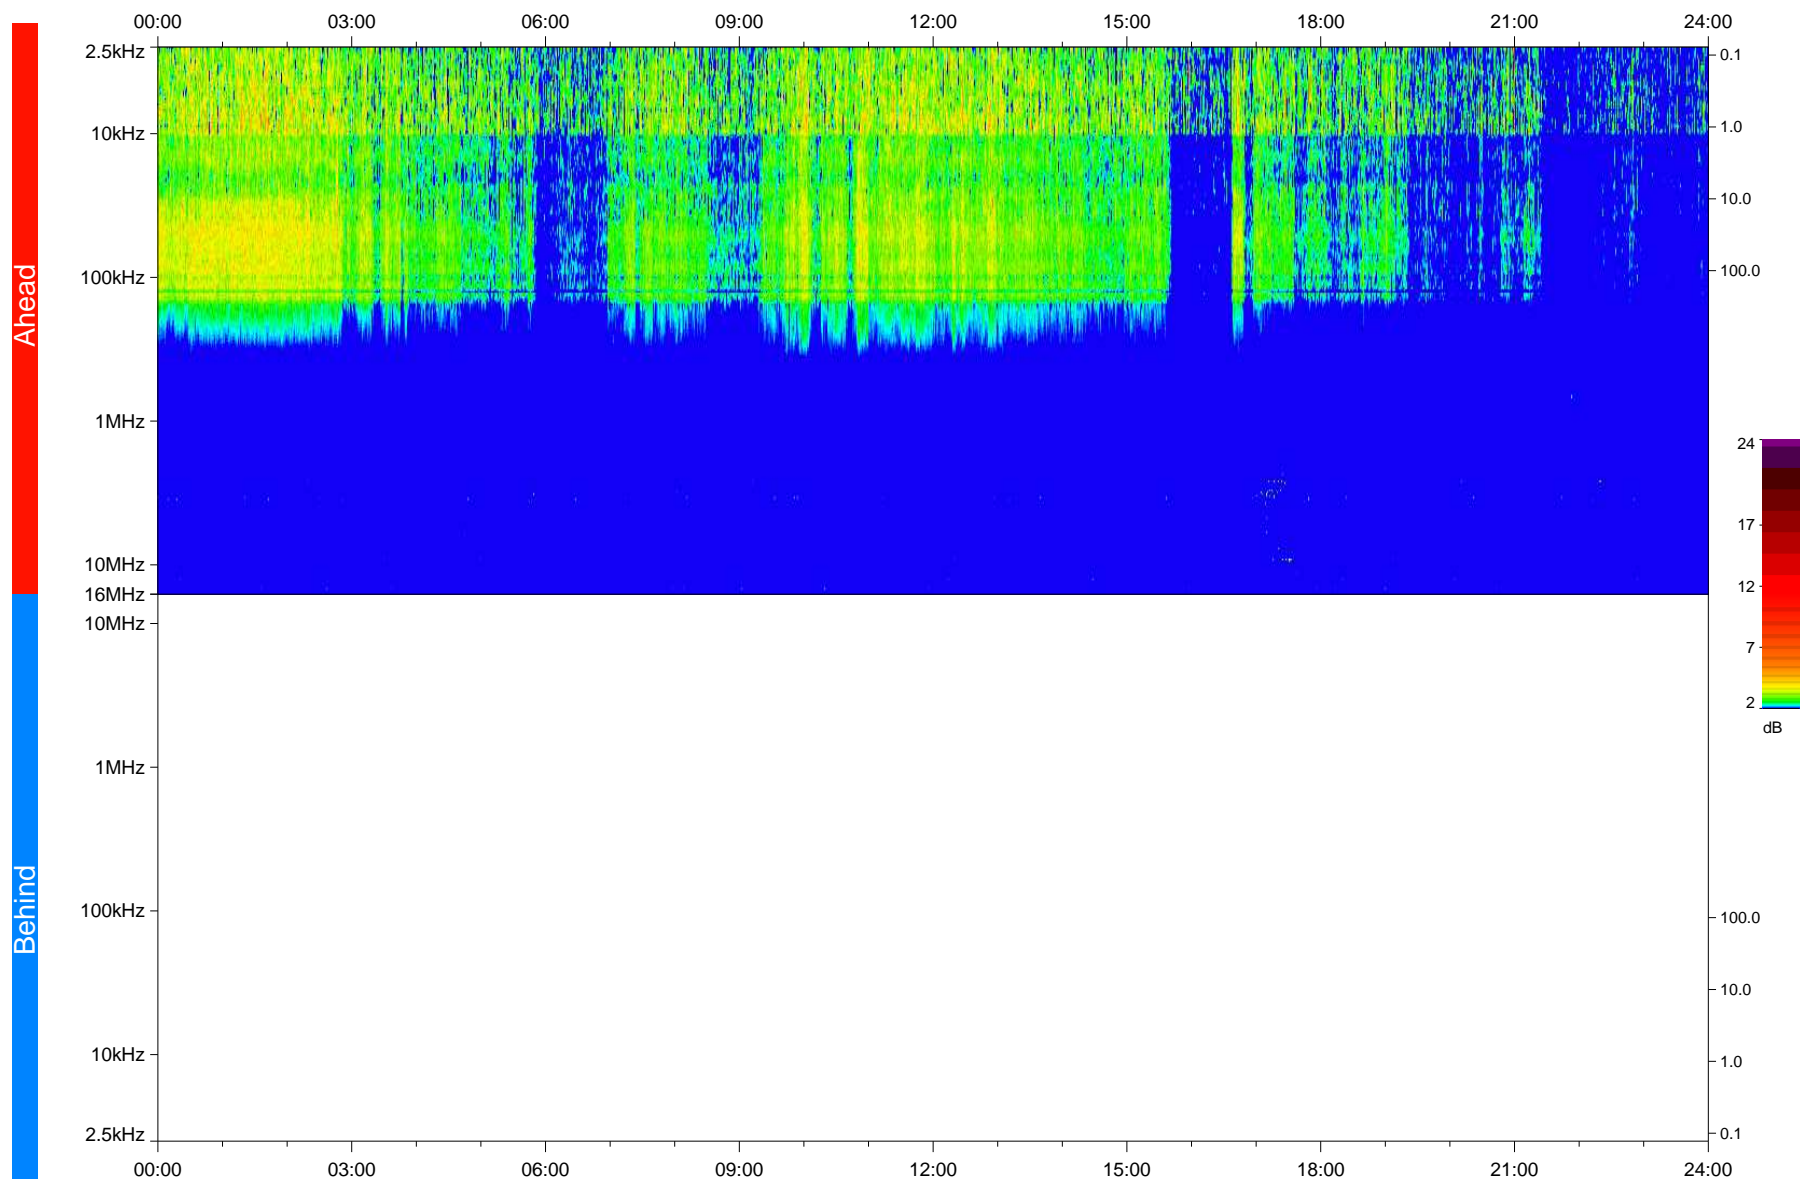

STEREO/WAVES Daily Summary - 15-Oct-2020 (DOY 289)

Ahead source file: swaves_ahead_2020_289_1_05.fin
Ahead PSE Angle: -60.3°

Behind PSE Angle: 57.8°
Behind source file: No STEREO-B data

Time (UTC)

file: stereo_swaves_daily-summary_color_20201015_v04
made by: space.umn.edu on macOS with IDL 8.8.2 on 2022-10-03 18:30:23, with TLib V945 / dynspec V311