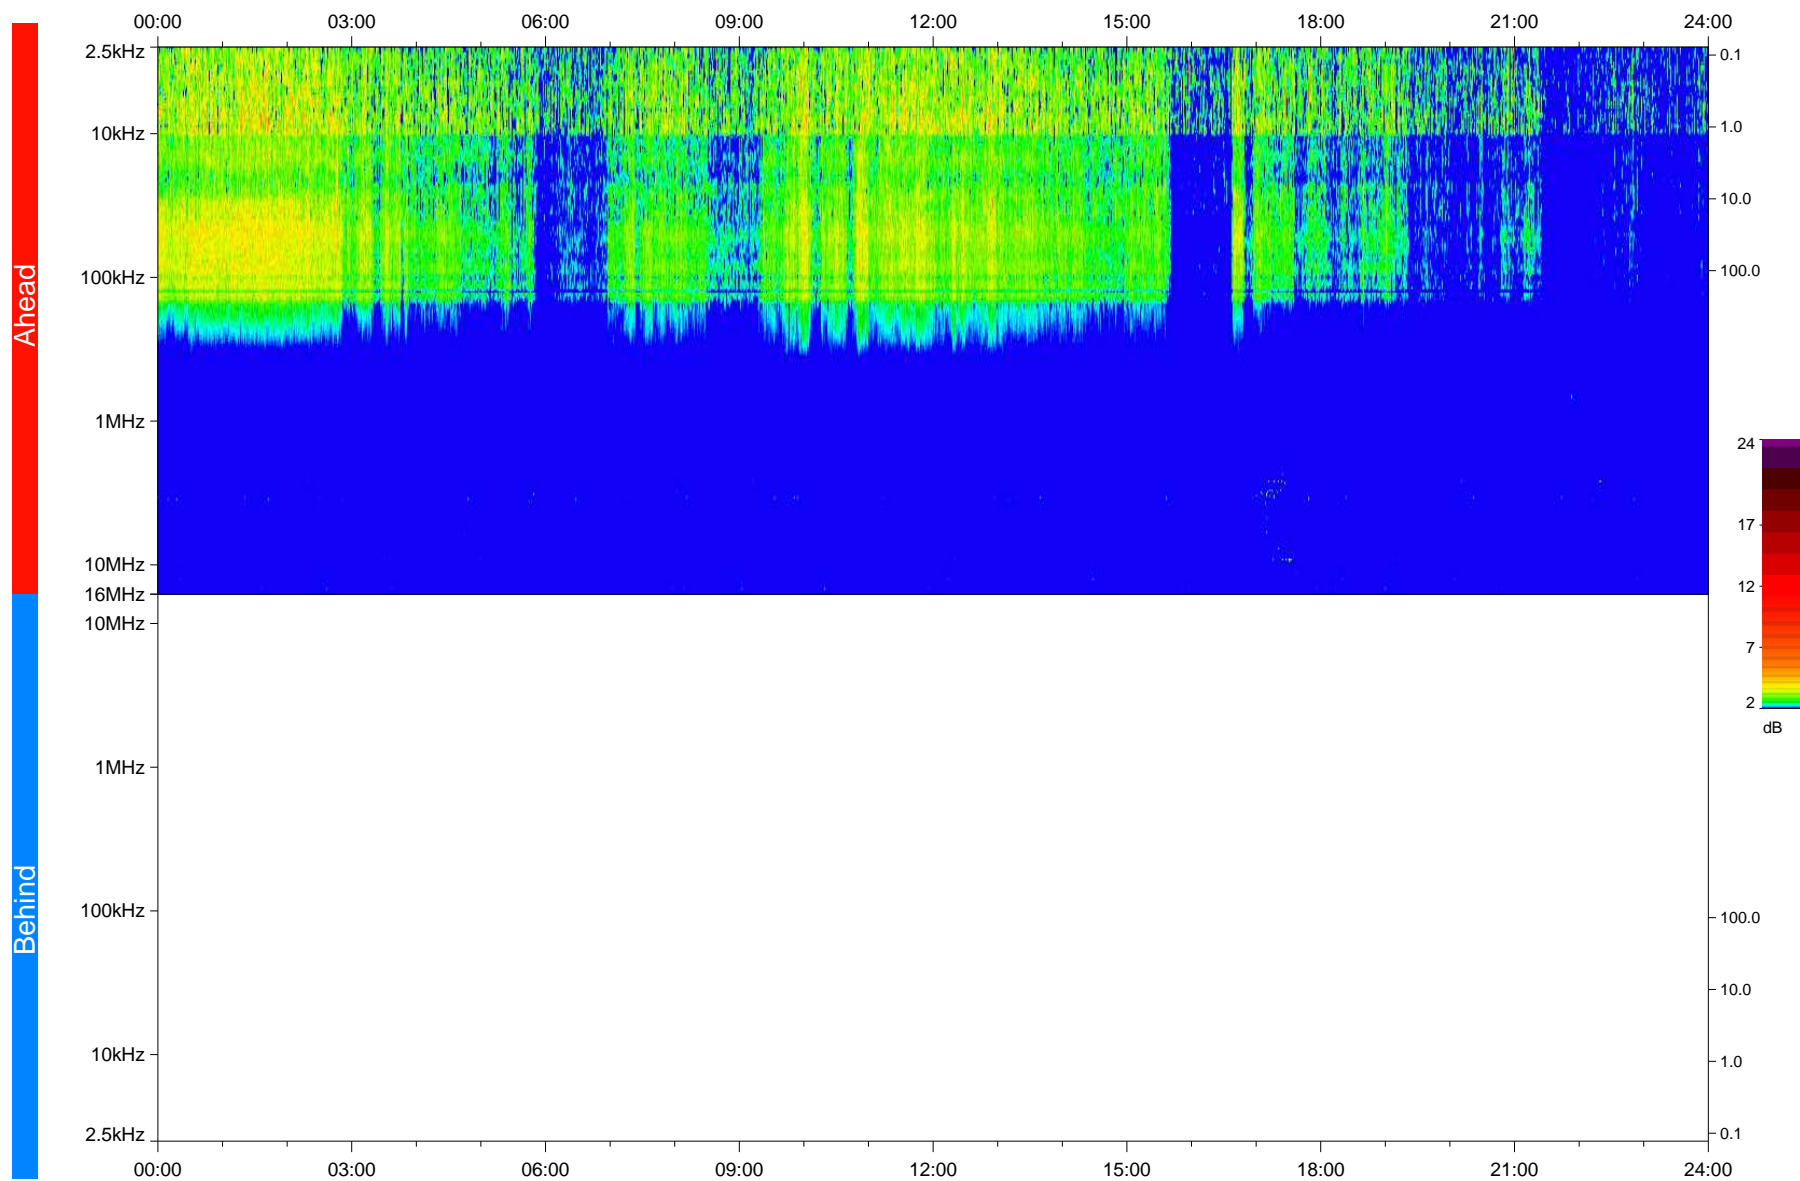

STEREO/WAVES Daily Summary - 15-Oct-2020 (DOY 289)

Ahead source file: swaves_ahead_2020_289_1_05.fin
Ahead PSE Angle: -60.3°

Behind PSE Angle: 57.8°
Behind source file: No STEREO-B data

Time (UTC)

file: stereo_swaves_daily-summary_color_20201015_v03
made by: space.umn.edu on macOS with IDL 8.8.2 on 2022-09-15 17:28:54, with TLib V945 / dynspec V311