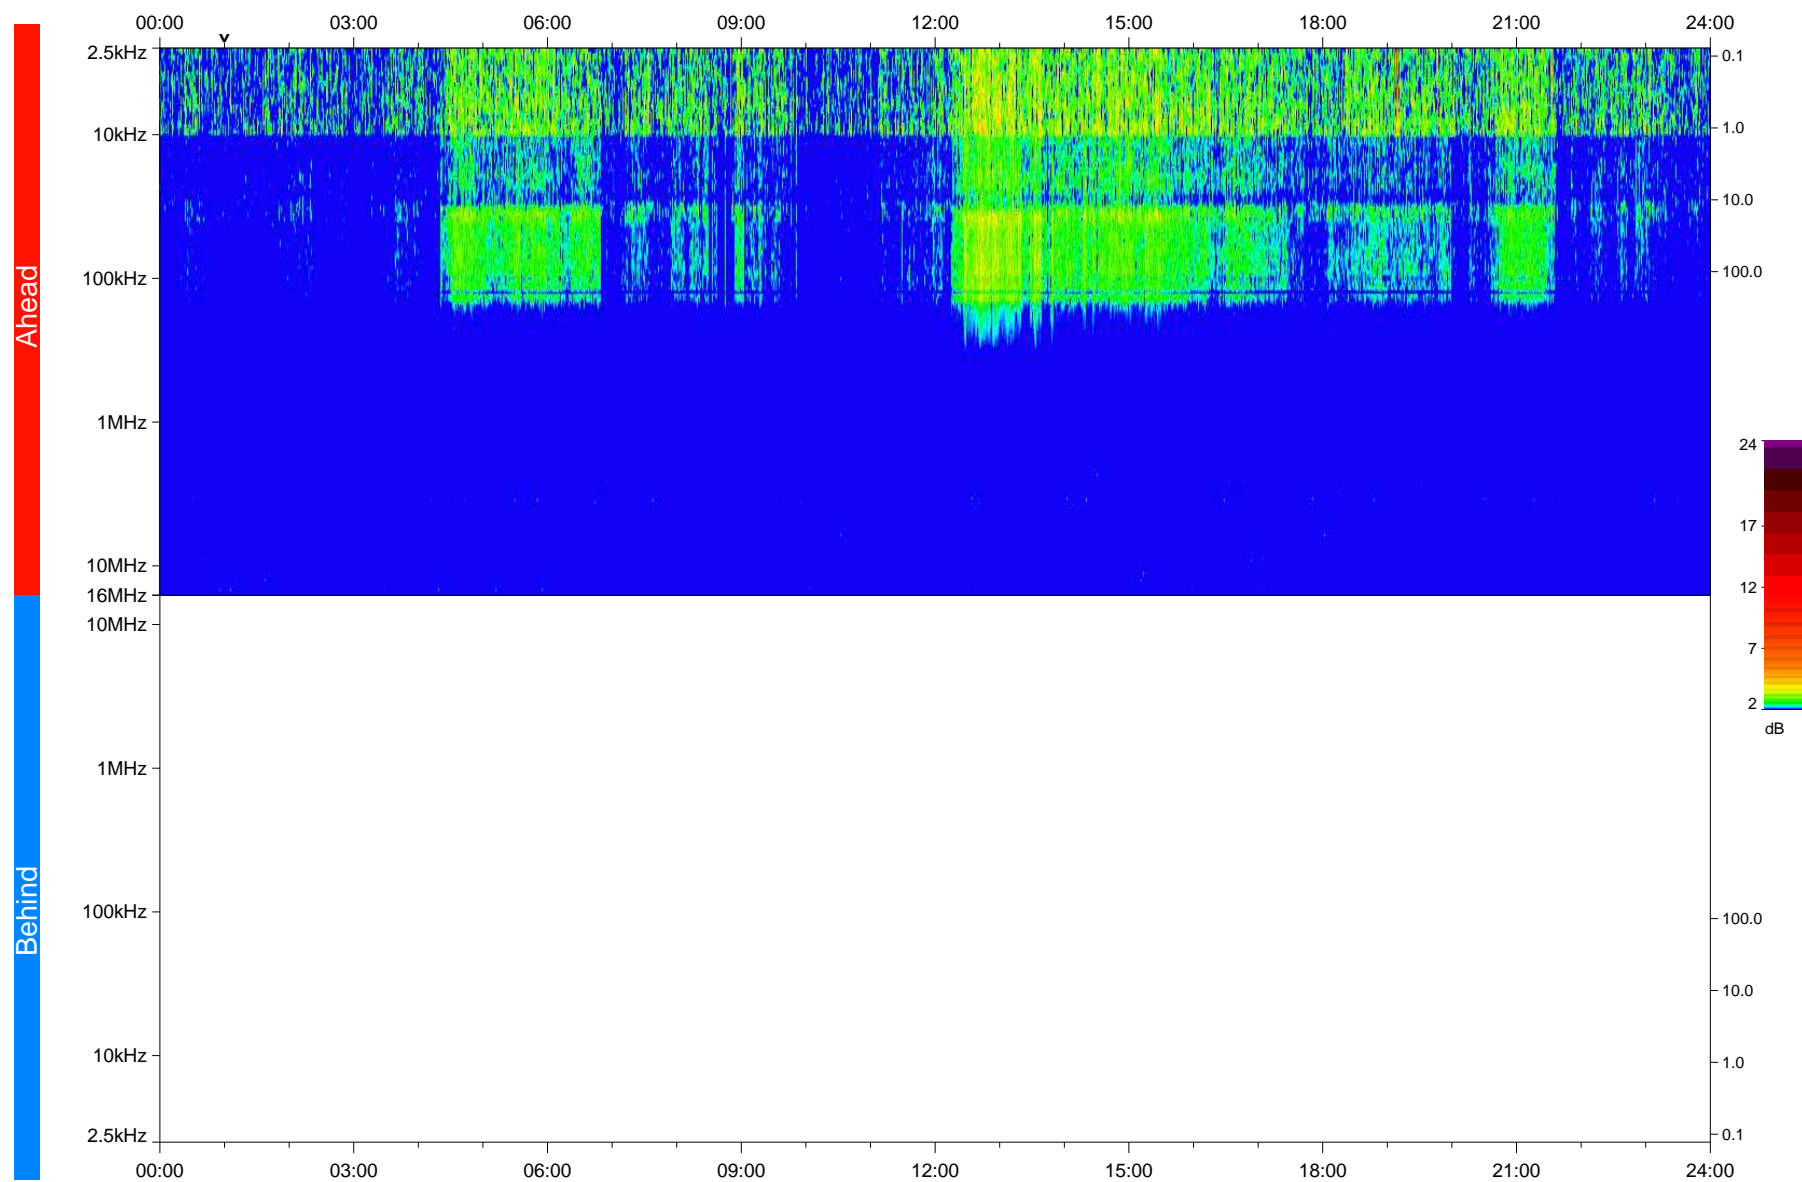

# STEREO/WAVES Daily Summary - 14-Oct-2020 (DOY 288)

Ahead source file: swaves\_ahead\_2020\_288\_1\_05.fin  
Ahead PSE Angle: -60.3°

Behind PSE Angle: 57.8°  
Behind source file: No STEREO-B data

Time (UTC)

file: stereo\_swaves\_daily-summary\_color\_20201014\_v04  
made by: space.umn.edu on macOS with IDL 8.8.2 on 2022-10-03 18:28:53, with TLib V945 / dynspec V311