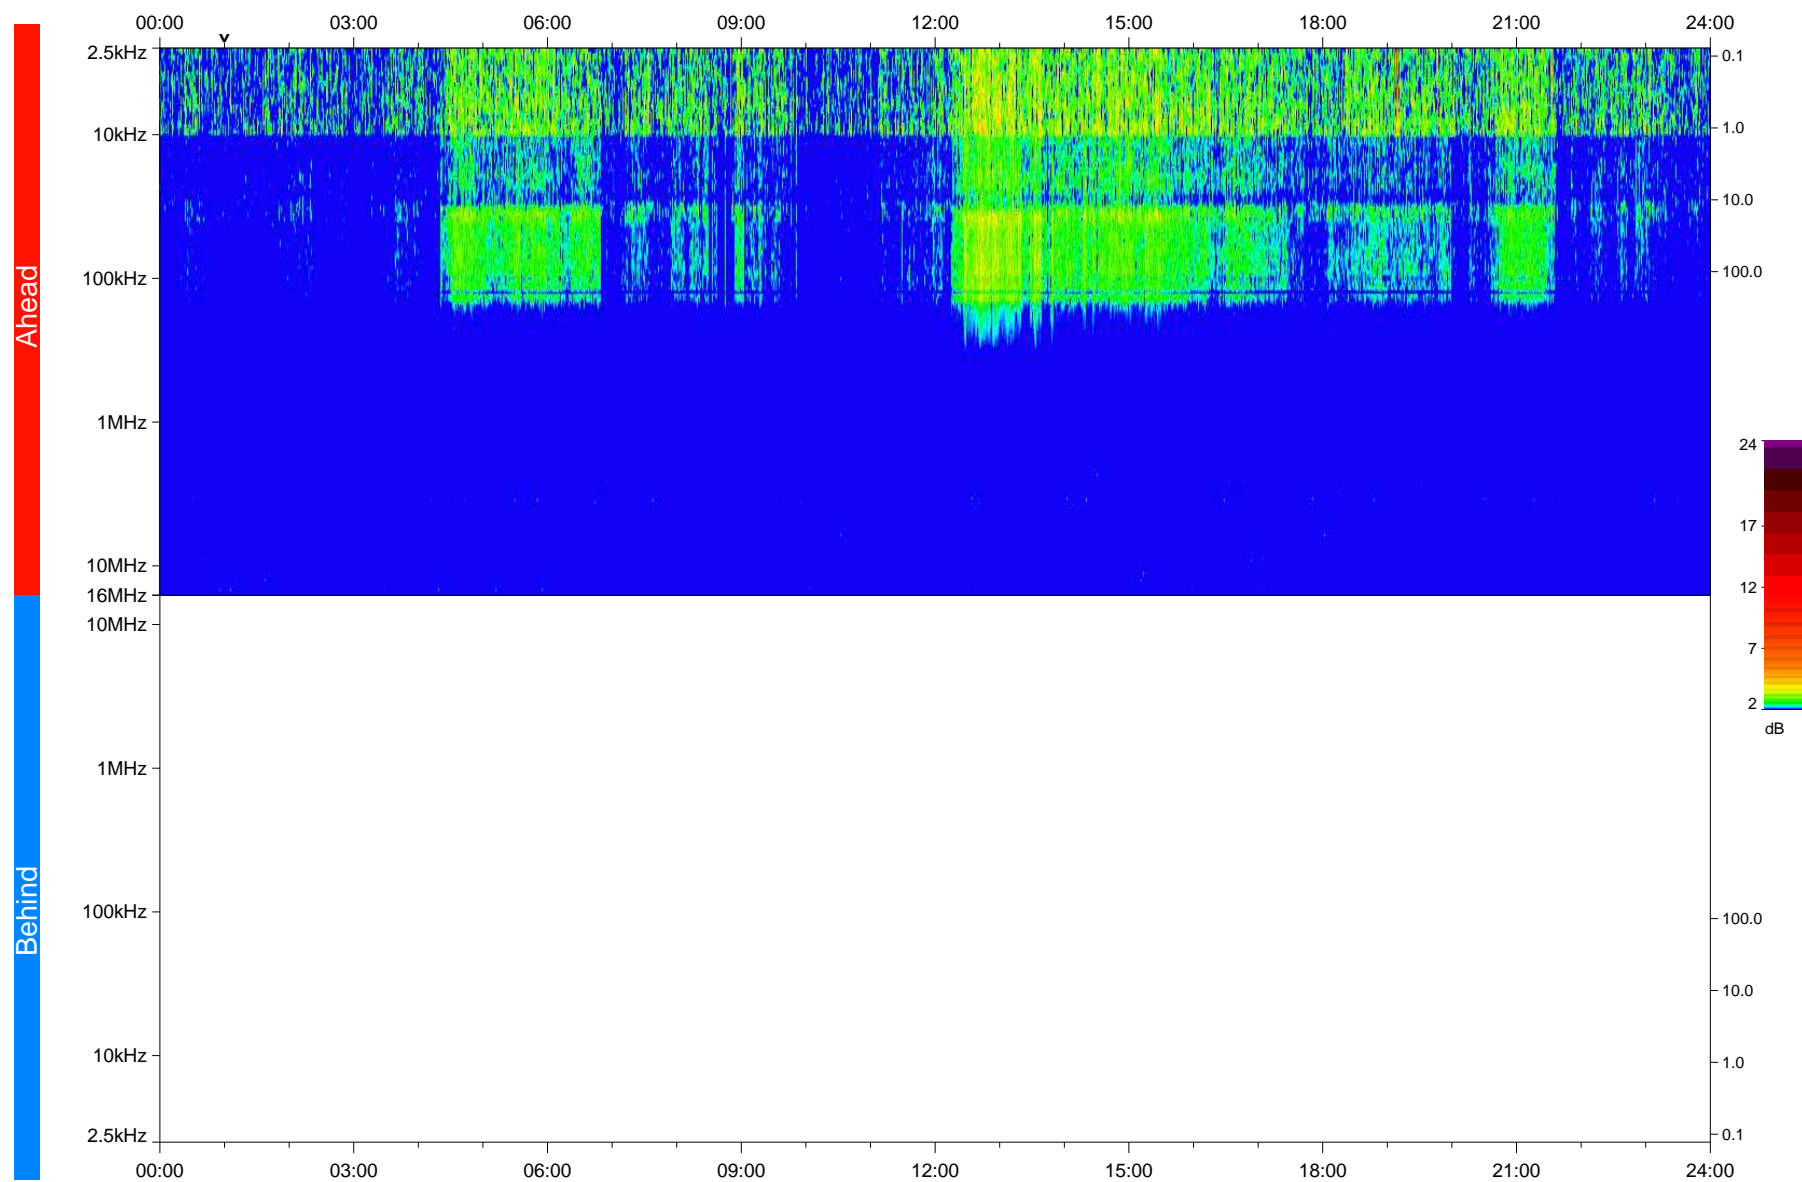

STEREO/WAVES Daily Summary - 14-Oct-2020 (DOY 288)

Ahead source file: swaves_ahead_2020_288_1_05.fin
Ahead PSE Angle: -60.3°

Behind PSE Angle: 57.8°
Behind source file: No STEREO-B data

Time (UTC)

file: stereo_swaves_daily-summary_color_20201014_v03
made by: space.umn.edu on macOS with IDL 8.8.2 on 2022-09-15 17:27:32, with TMLib V945 / dynspec V311