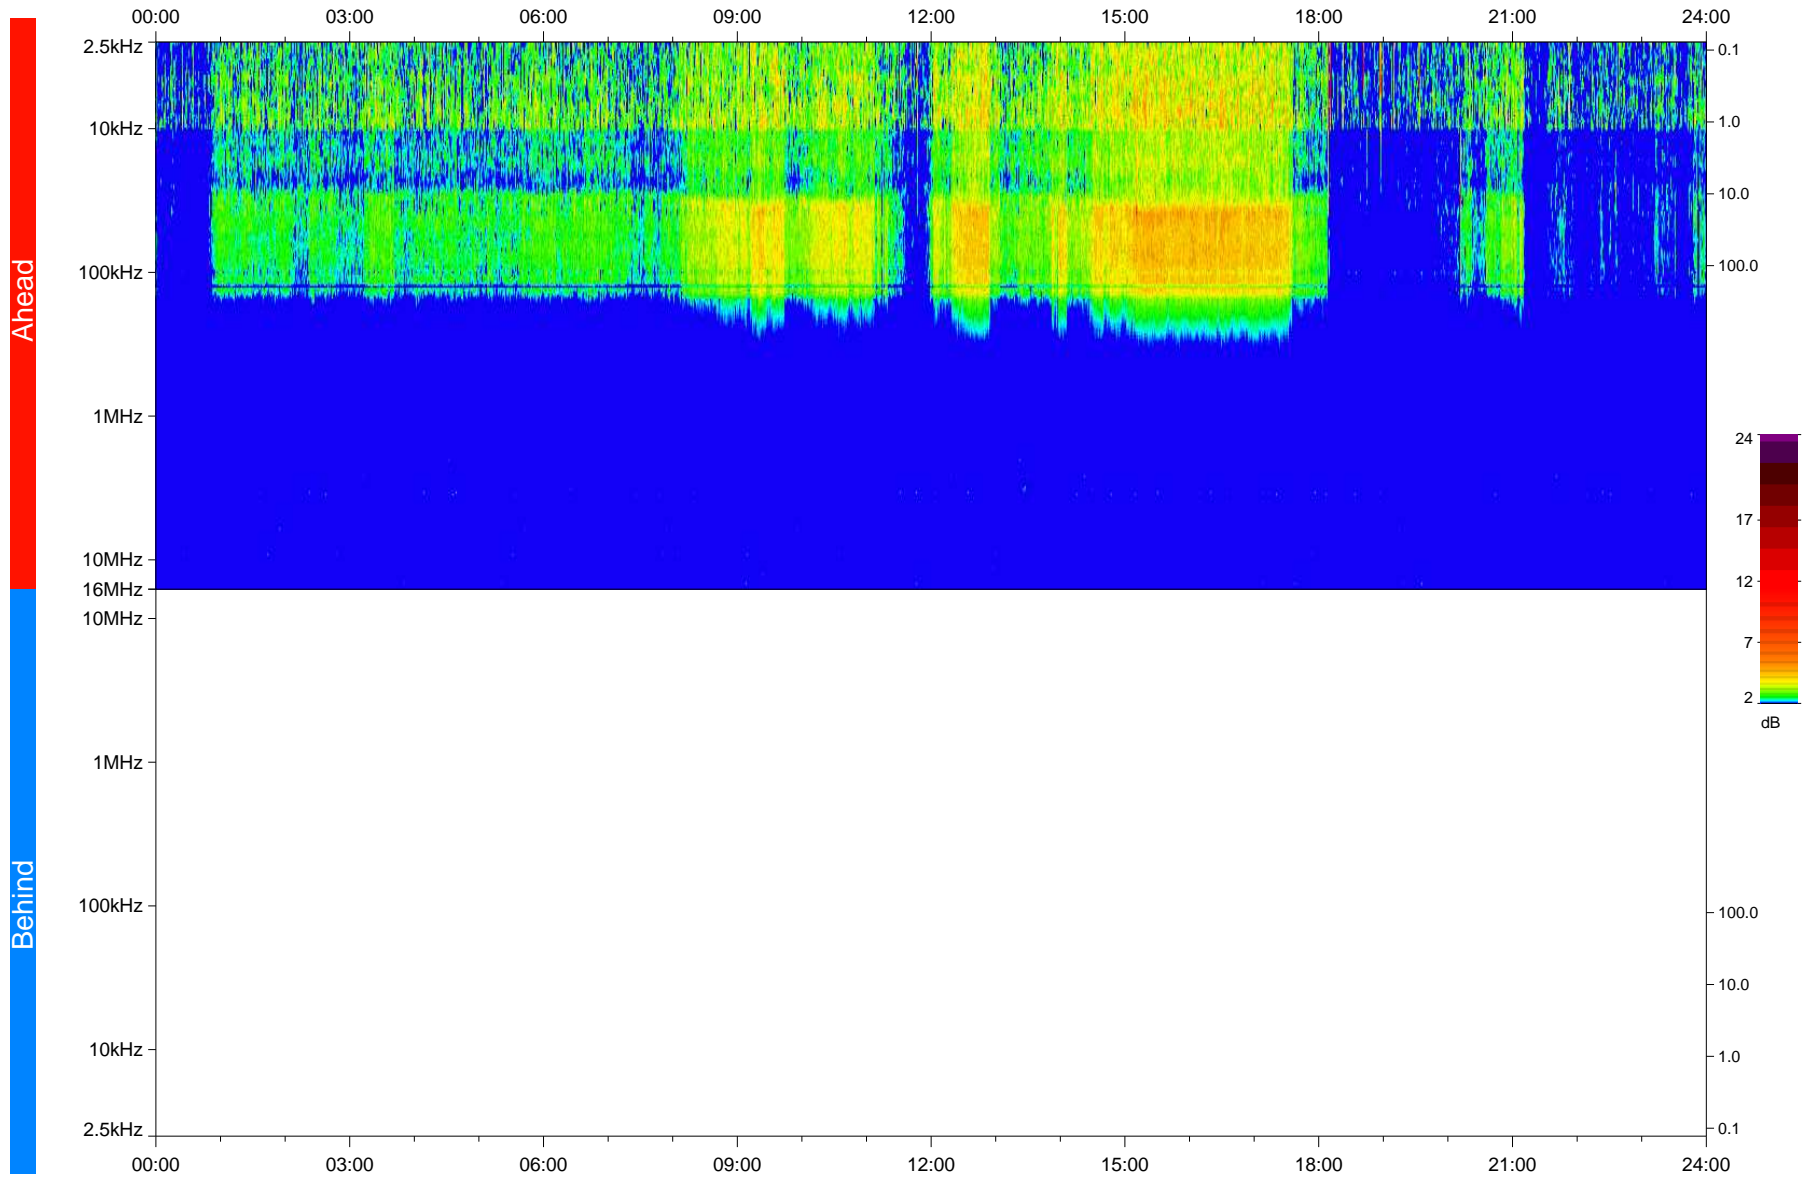

STEREO/WAVES Daily Summary - 13-Oct-2020 (DOY 287)

Ahead source file: swaves_ahead_2020_287_1_05.fin
Ahead PSE Angle: -60.4°

Behind PSE Angle: 57.8°
Behind source file: No STEREO-B data

Time (UTC)

file: stereo_swaves_daily-summary_color_20201013_v04
made by: space.umn.edu on macOS with IDL 8.8.2 on 2022-10-03 18:27:10, with TLib V945 / dynspec V311