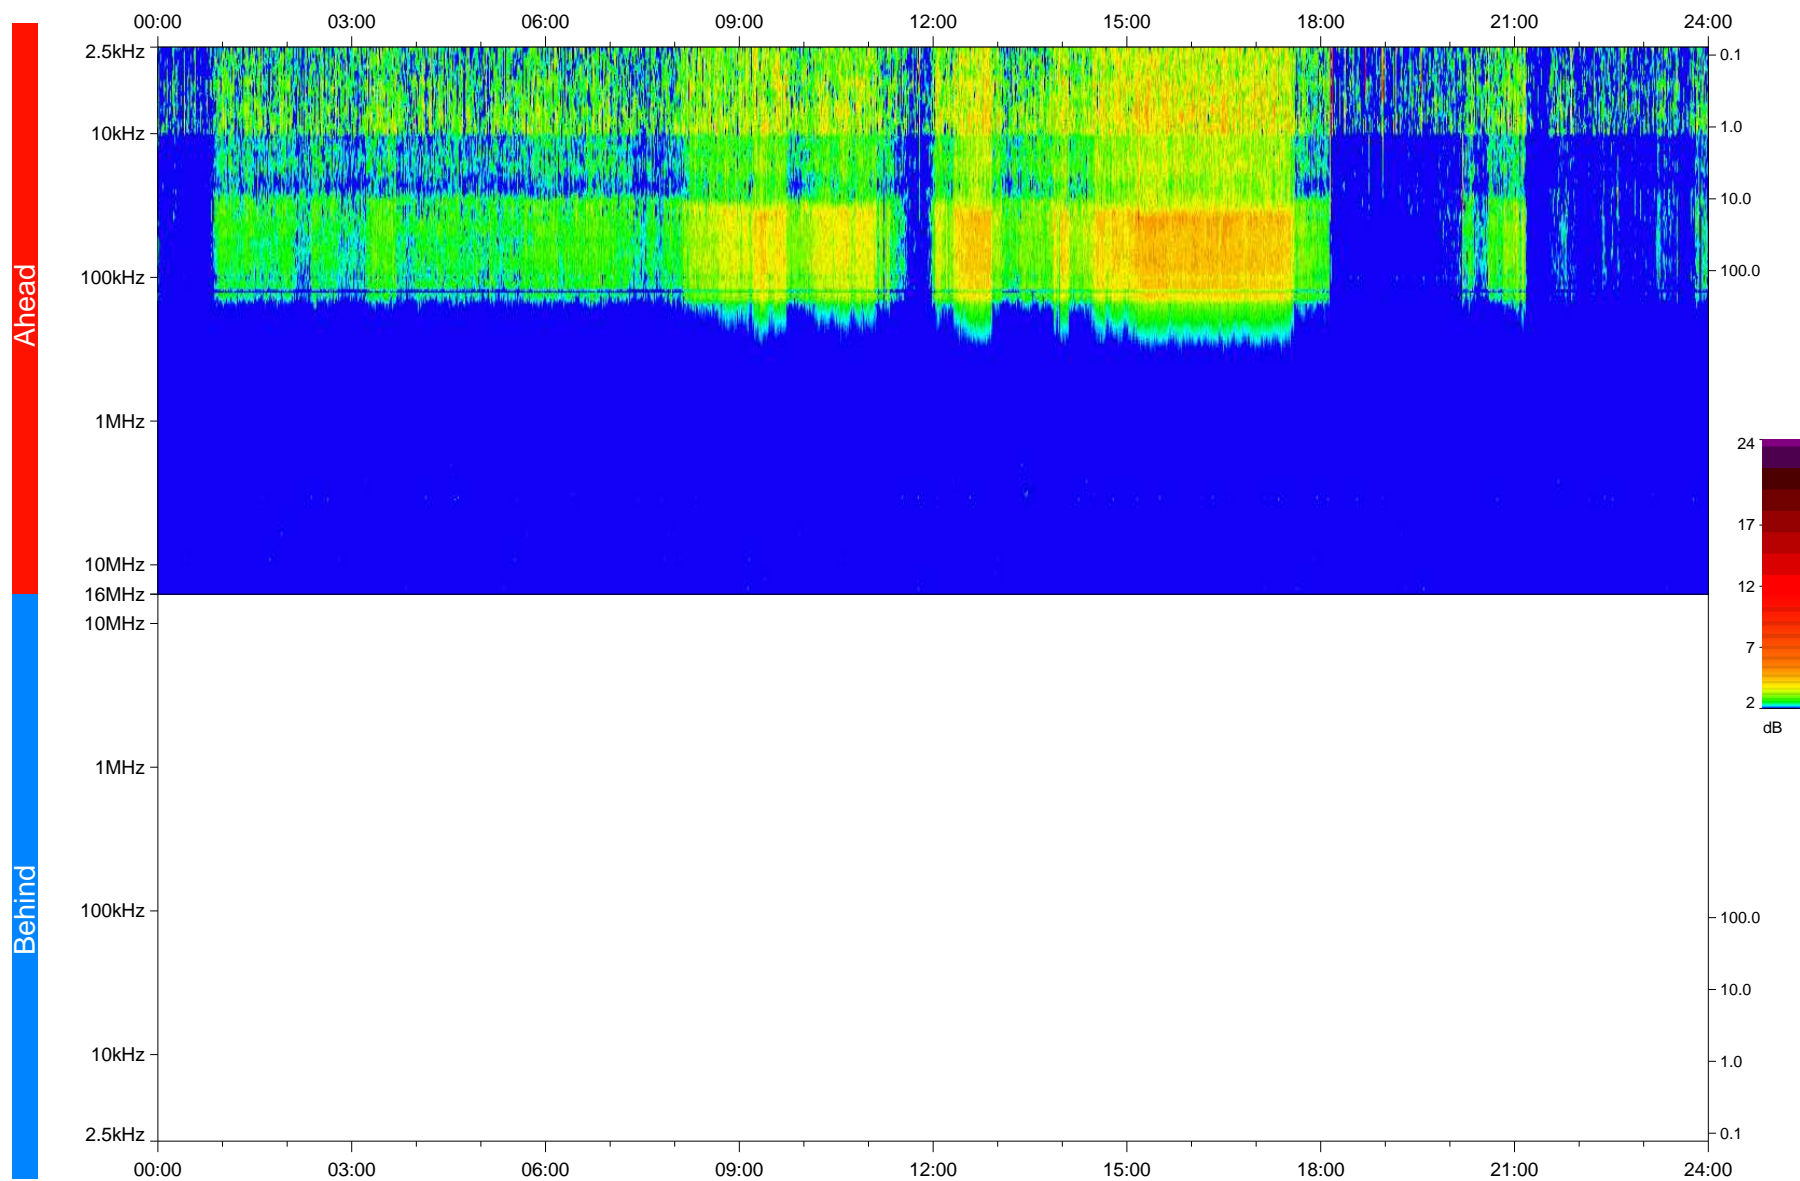

STEREO/WAVES Daily Summary - 13-Oct-2020 (DOY 287)

Ahead source file: swaves_ahead_2020_287_1_05.fin
Ahead PSE Angle: -60.4°

Behind PSE Angle: 57.8°
Behind source file: No STEREO-B data

Time (UTC)

file: stereo_swaves_daily-summary_color_20201013_v03
made by: space.umn.edu on macOS with IDL 8.8.2 on 2022-09-15 17:26:10, with TMLib V945 / dynspec V311