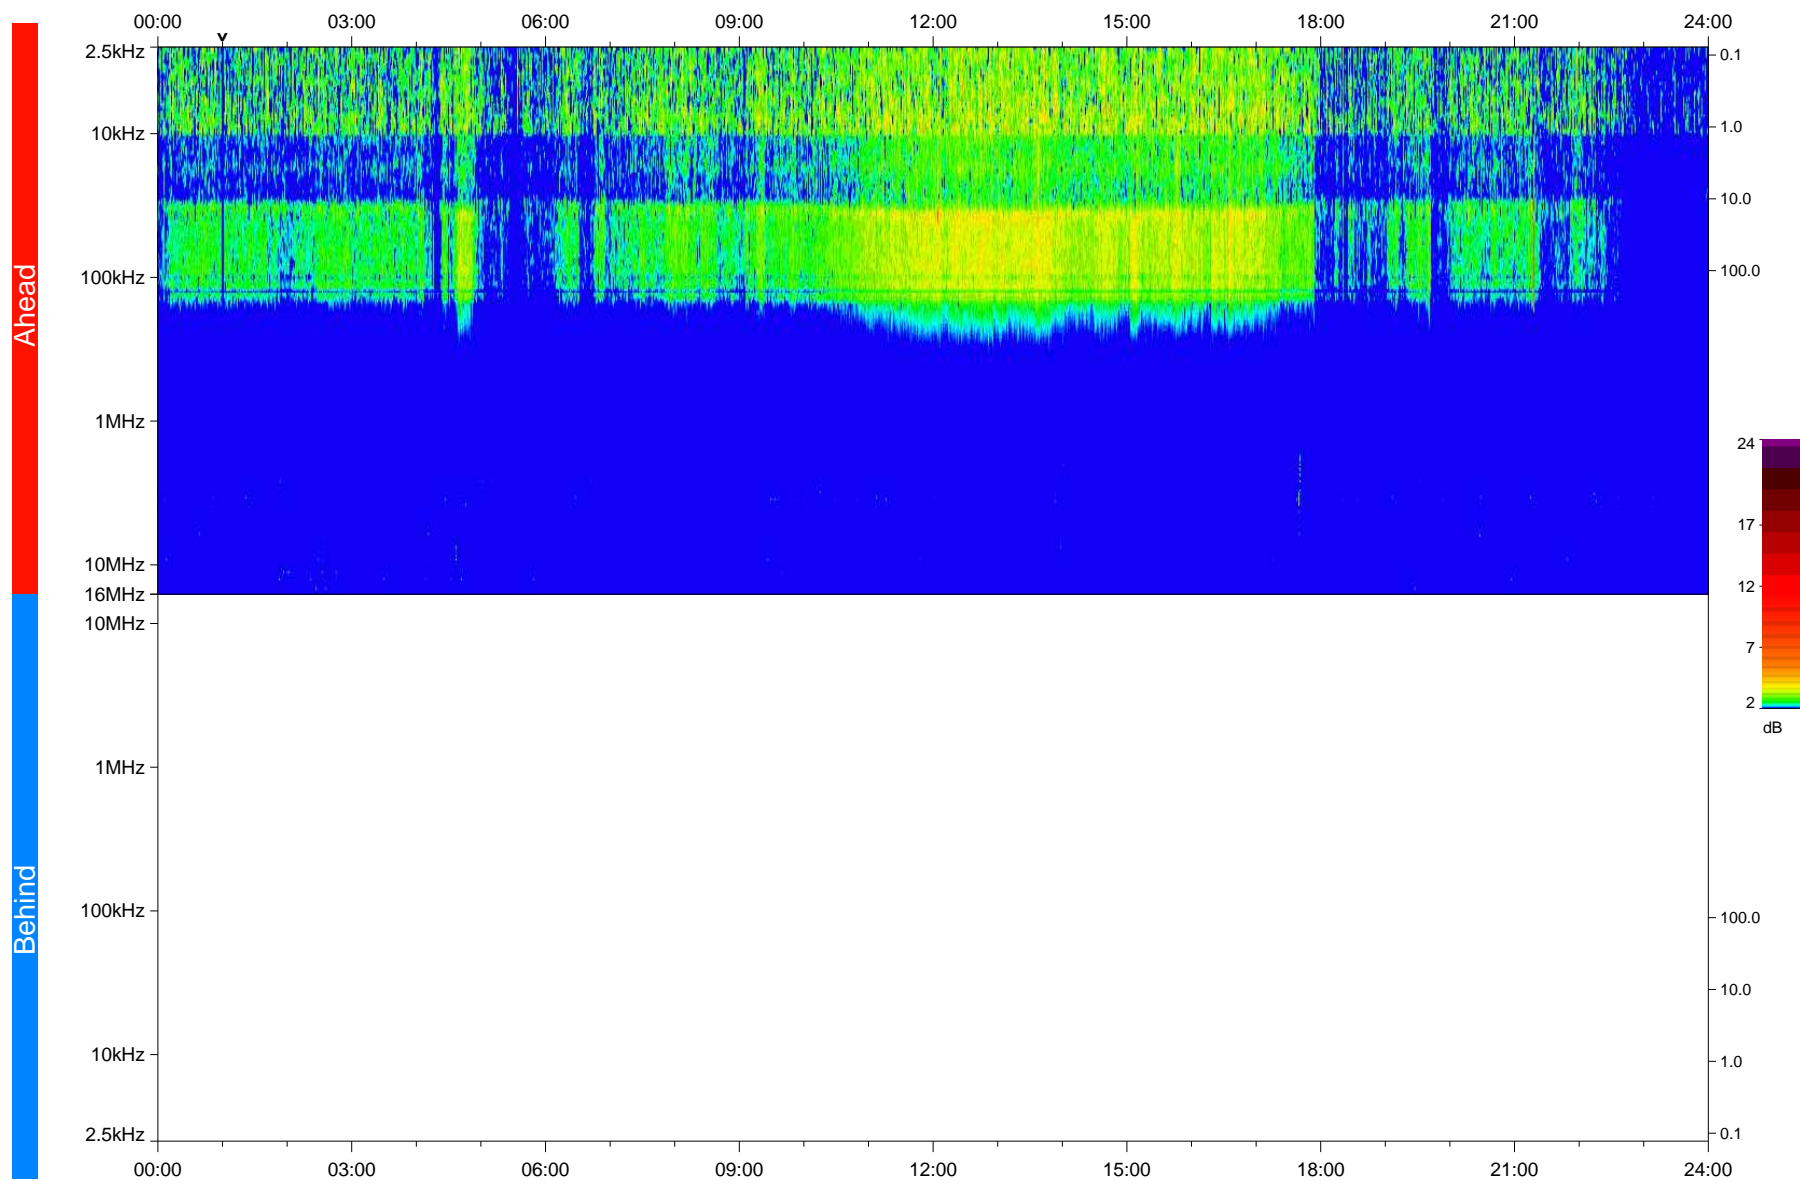

STEREO/WAVES Daily Summary - 12-Oct-2020 (DOY 286)

Ahead source file: swaves_ahead_2020_286_1_05.fin
Ahead PSE Angle: -60.4°

Behind PSE Angle: 57.9°
Behind source file: No STEREO-B data

Time (UTC)

file: stereo_swaves_daily-summary_color_20201012_v04
made by: space.umn.edu on macOS with IDL 8.8.2 on 2022-10-03 18:25:39, with TMLib V945 / dynspec V311