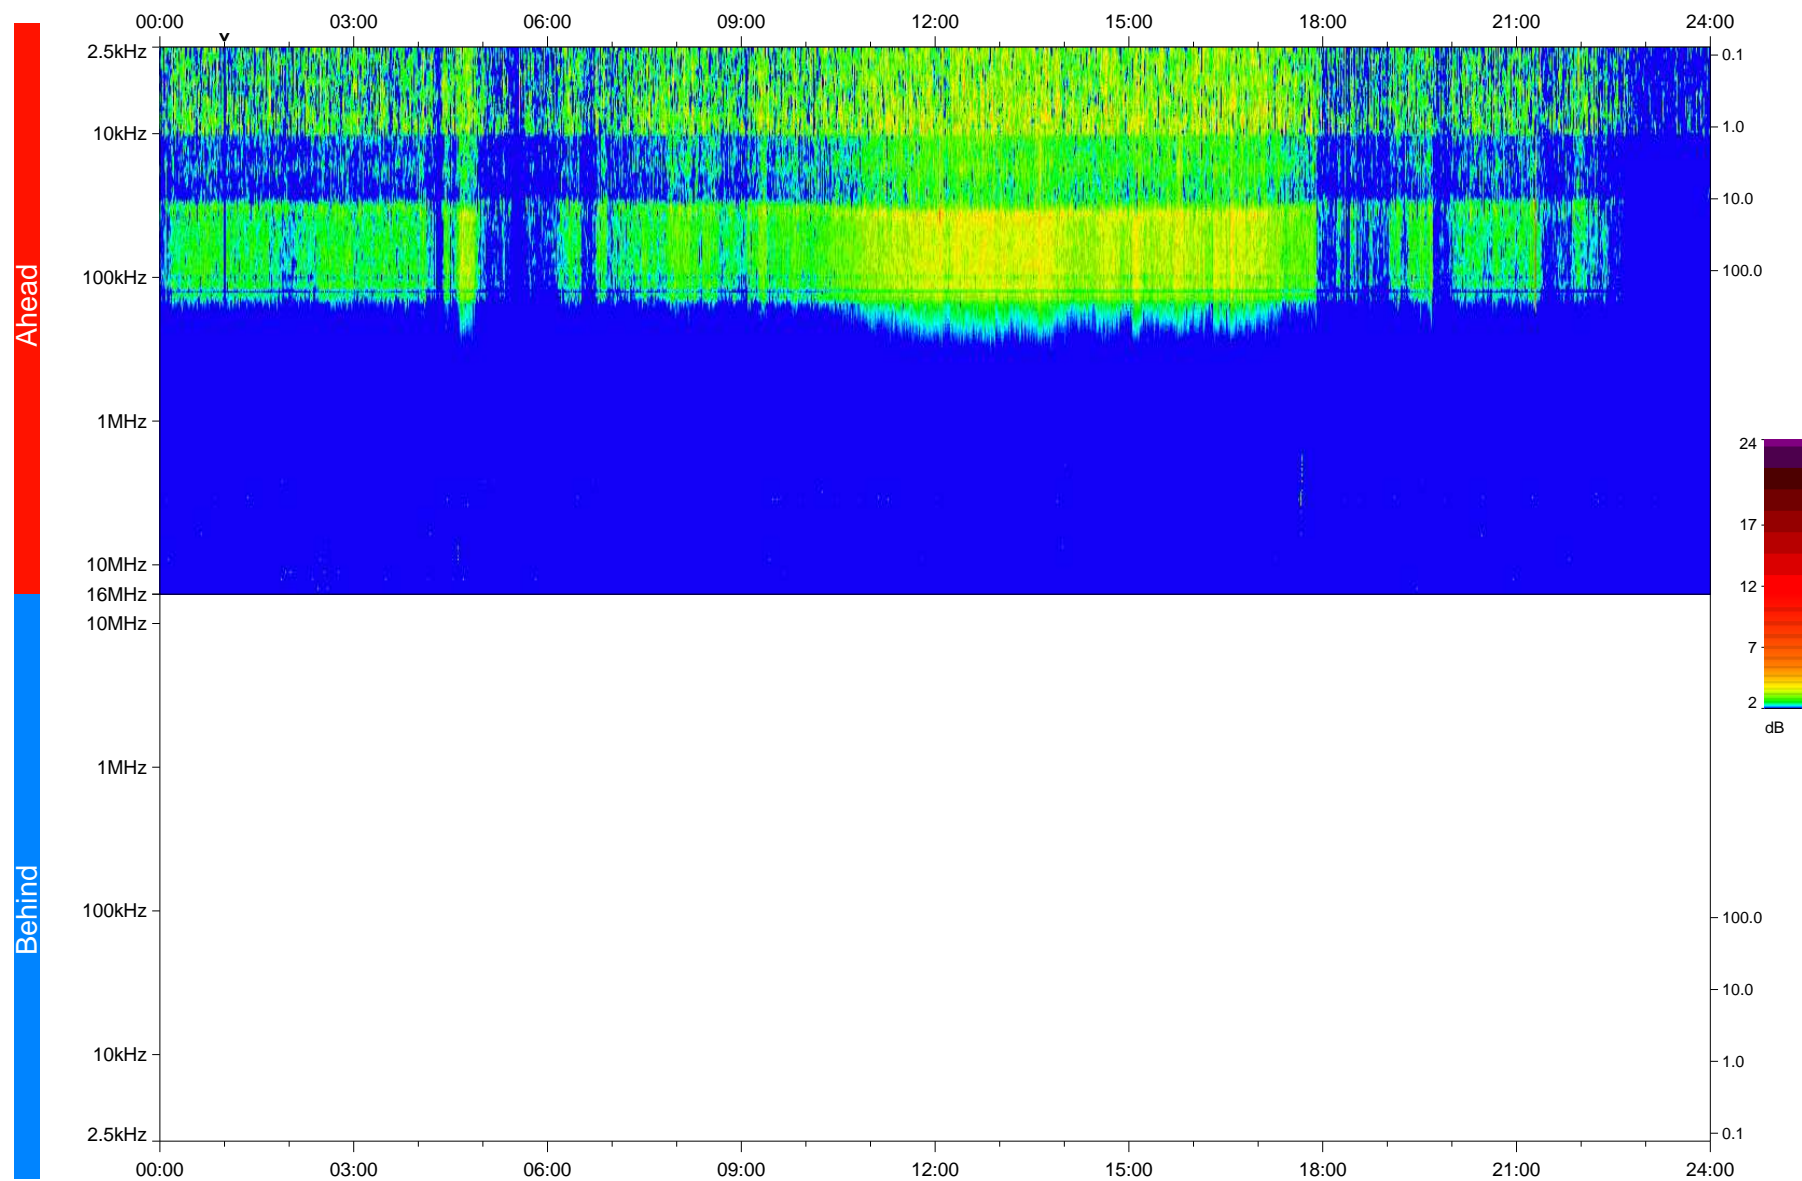

# STEREO/WAVES Daily Summary - 12-Oct-2020 (DOY 286)

Ahead source file: swaves\_ahead\_2020\_286\_1\_05.fin  
Ahead PSE Angle: -60.4°

Behind PSE Angle: 57.9°  
Behind source file: No STEREO-B data

Time (UTC)

file: stereo\_swaves\_daily-summary\_color\_20201012\_v03  
made by: space.umn.edu on macOS with IDL 8.8.2 on 2022-09-15 17:24:48, with TLib V945 / dynspec V311