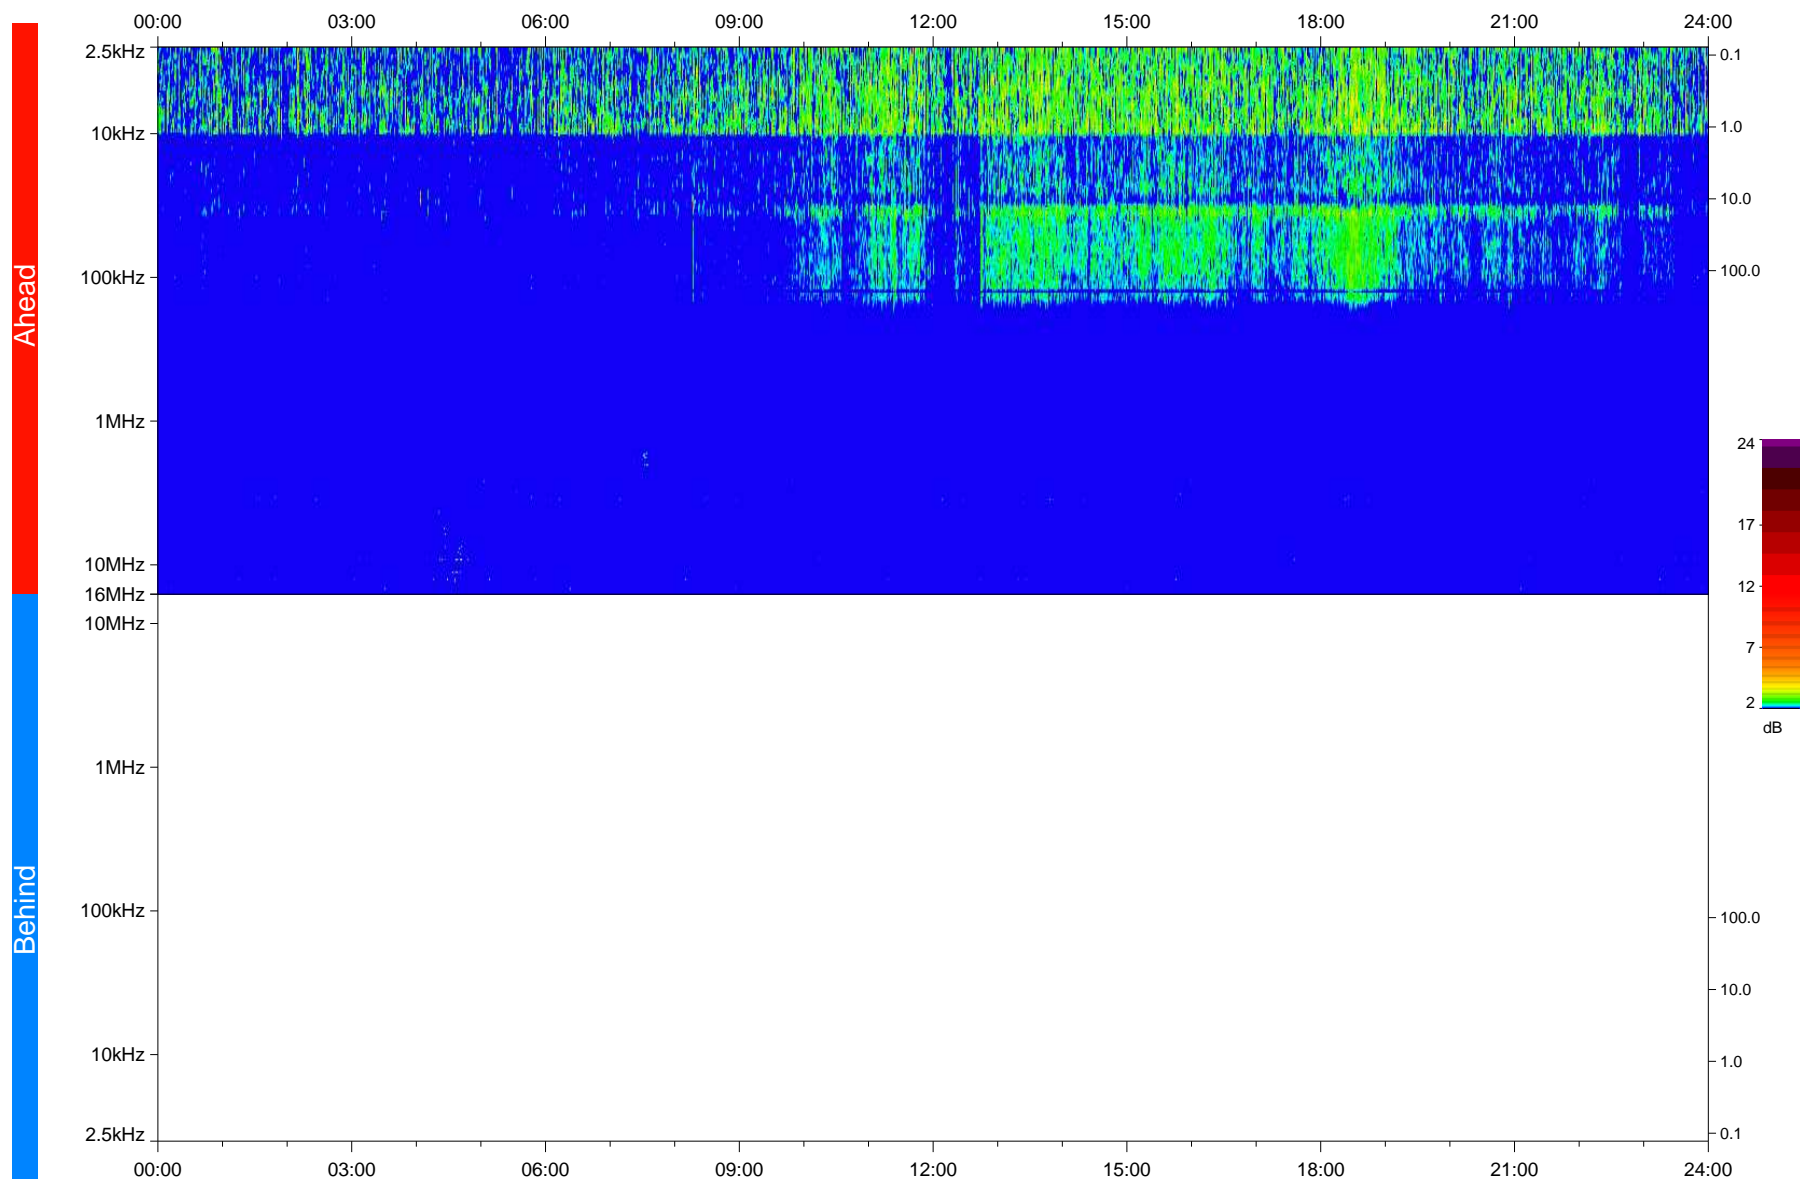

STEREO/WAVES Daily Summary - 11-Oct-2020 (DOY 285)

Ahead source file: swaves_ahead_2020_285_1_05.fin
Ahead PSE Angle: -60.5°

Behind PSE Angle: 57.9°
Behind source file: No STEREO-B data

Time (UTC)

file: stereo_swaves_daily-summary_color_20201011_v04
made by: space.umn.edu on macOS with IDL 8.8.2 on 2022-10-03 18:24:09, with TLib V945 / dynspec V311