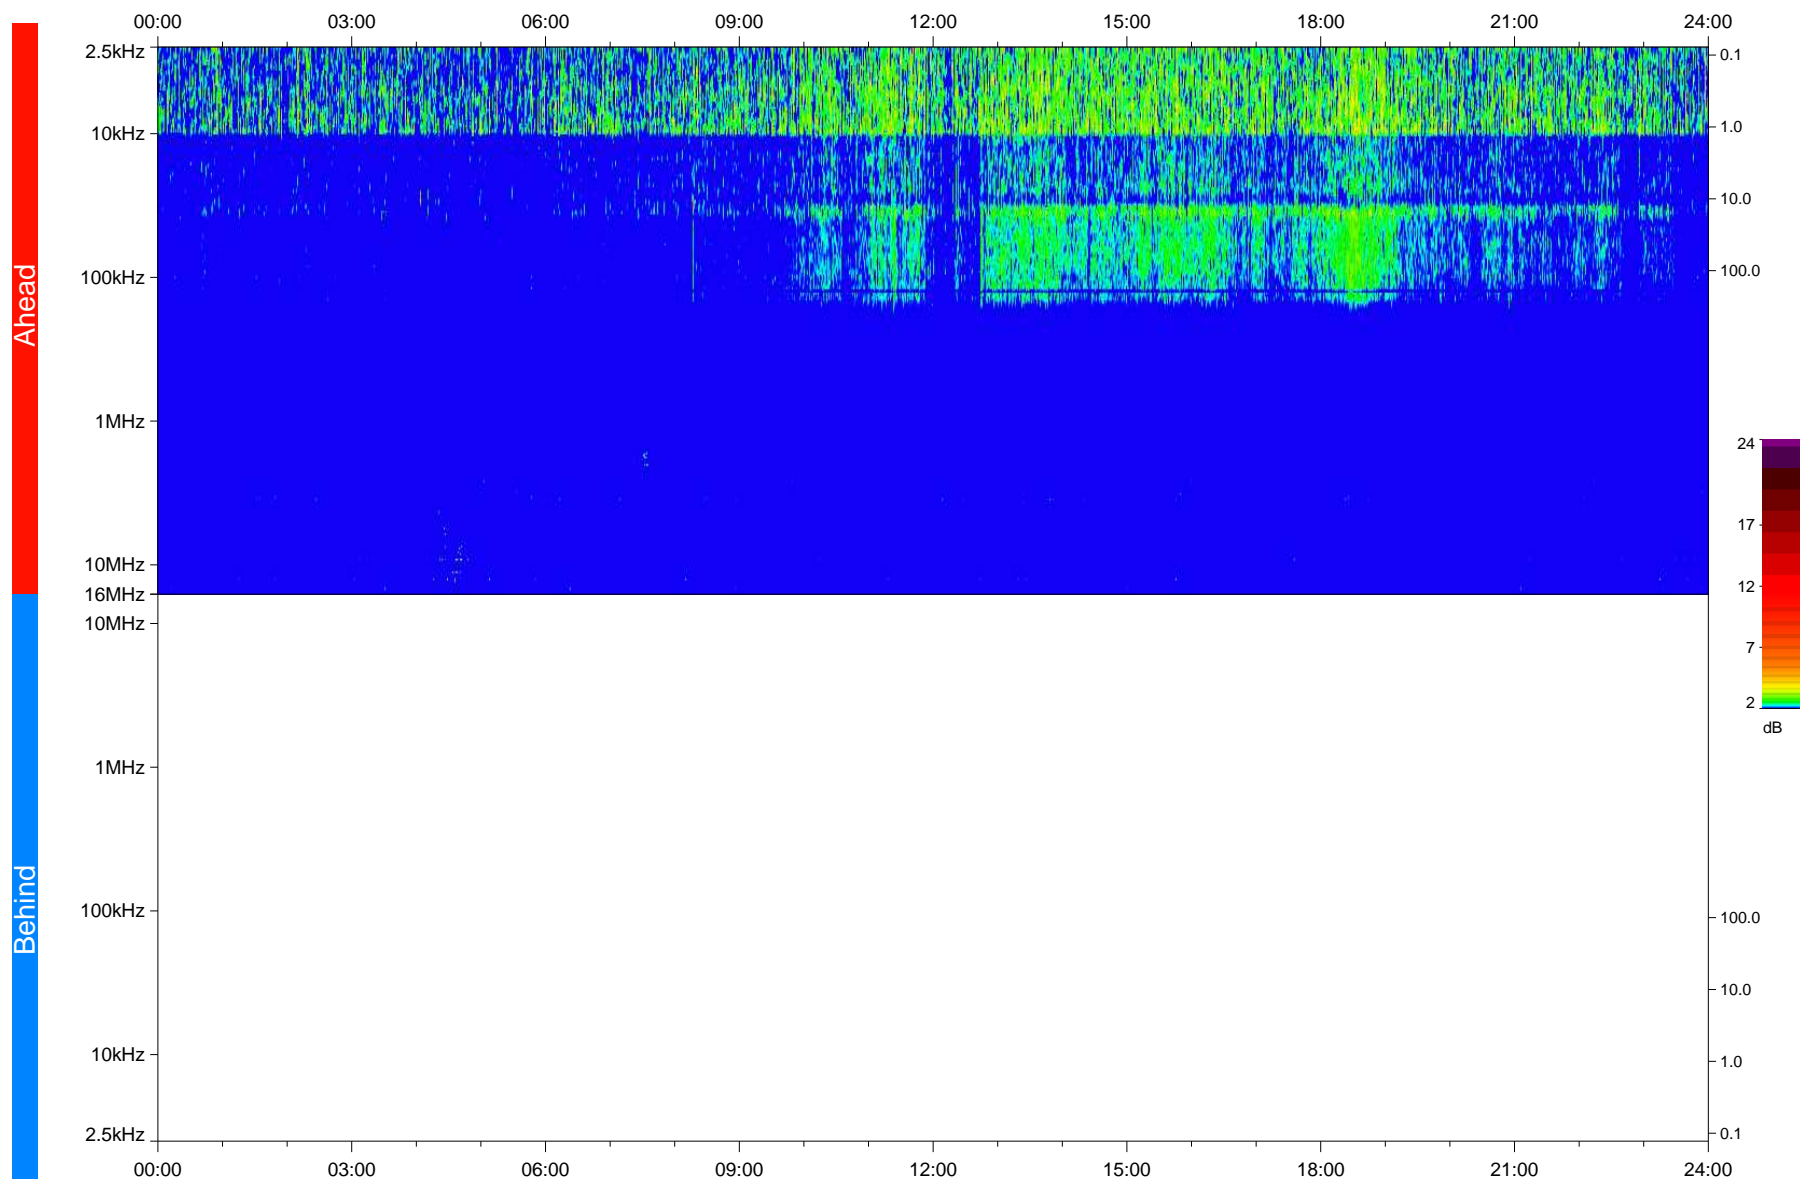

STEREO/WAVES Daily Summary - 11-Oct-2020 (DOY 285)

Ahead source file: swaves_ahead_2020_285_1_05.fin
Ahead PSE Angle: -60.5°

Behind PSE Angle: 57.9°
Behind source file: No STEREO-B data

Time (UTC)

file: stereo_swaves_daily-summary_color_20201011_v03
made by: space.umn.edu on macOS with IDL 8.8.2 on 2022-09-15 17:23:25, with TLib V945 / dynspec V311