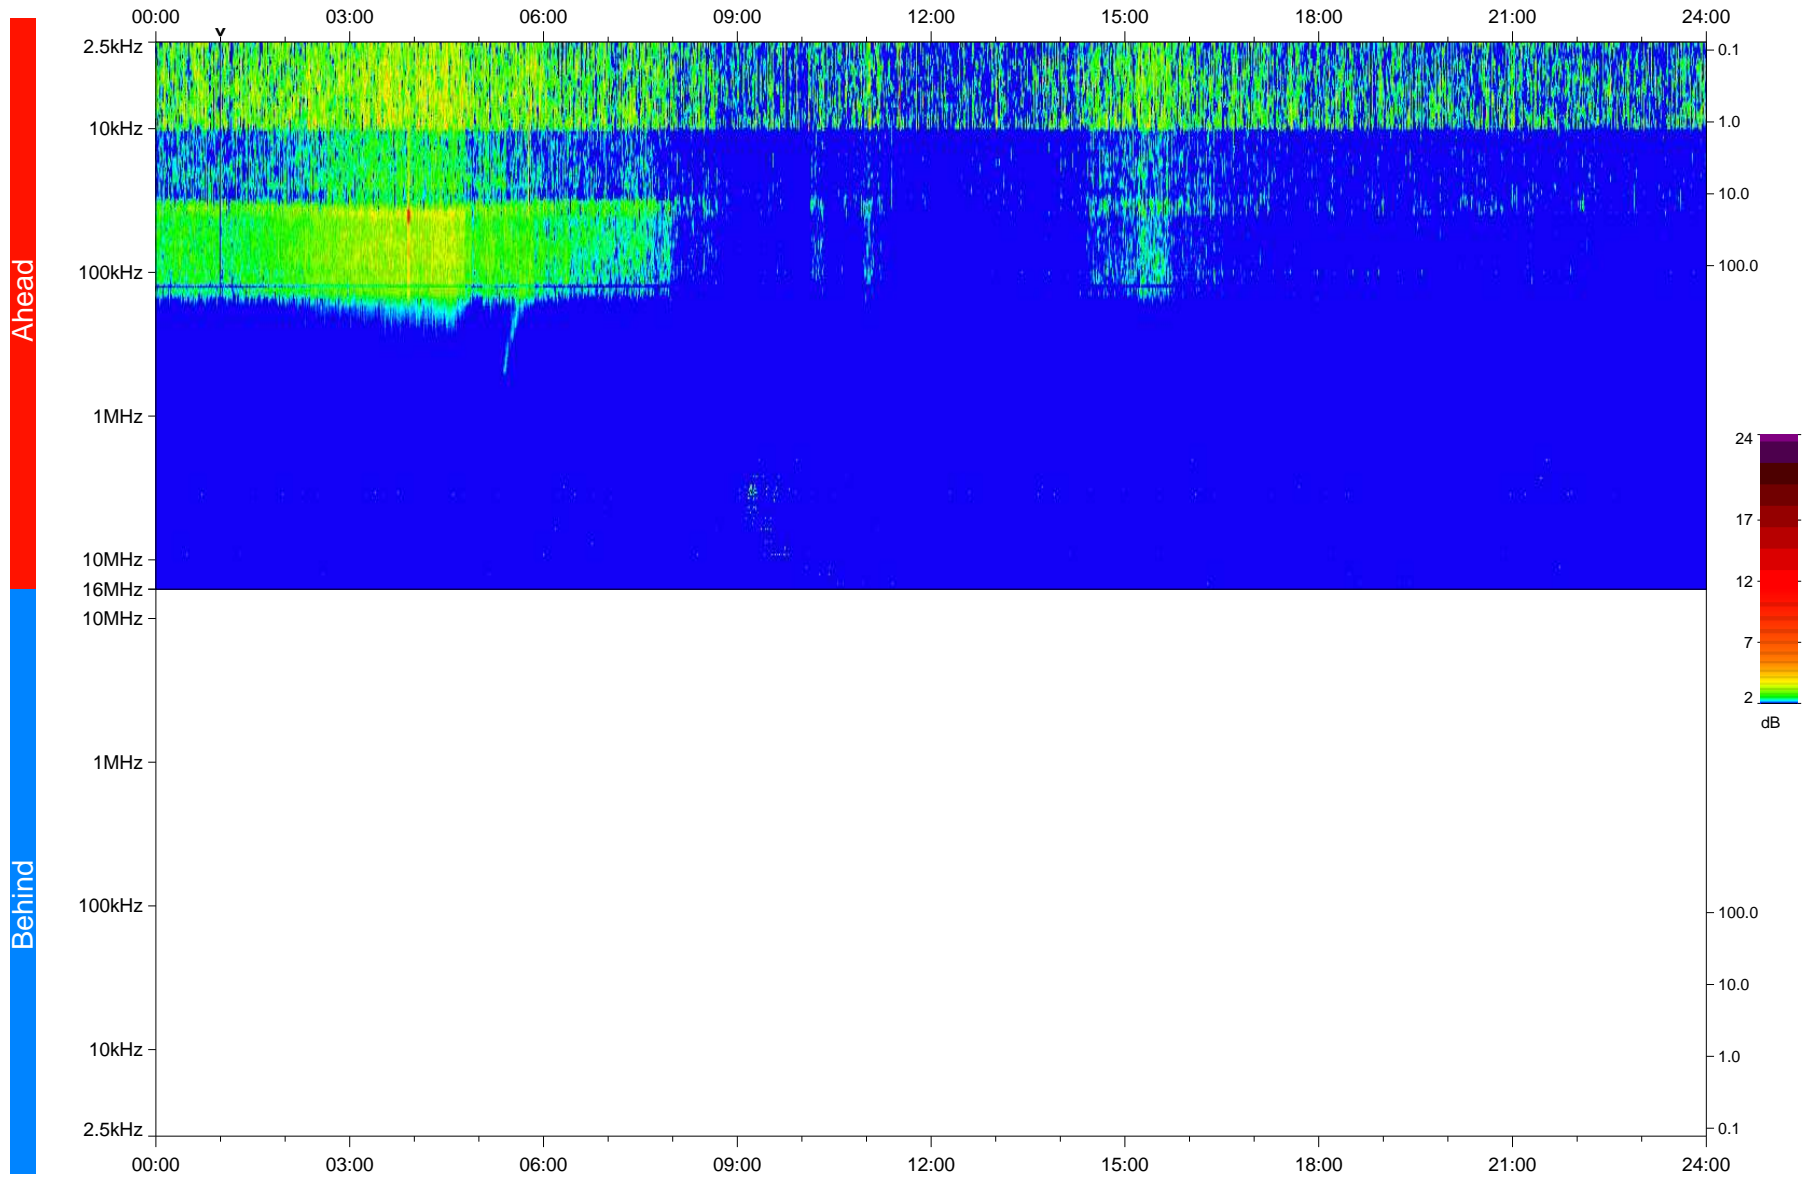

STEREO/WAVES Daily Summary - 10-Oct-2020 (DOY 284)

Ahead source file: swaves_ahead_2020_284_1_05.fin
Ahead PSE Angle: -60.6°

Behind PSE Angle: 57.9°
Behind source file: No STEREO-B data

Time (UTC)

file: stereo_swaves_daily-summary_color_20201010_v04
made by: space.umn.edu on macOS with IDL 8.8.2 on 2022-10-03 18:22:40, with TLib V945 / dynspec V311