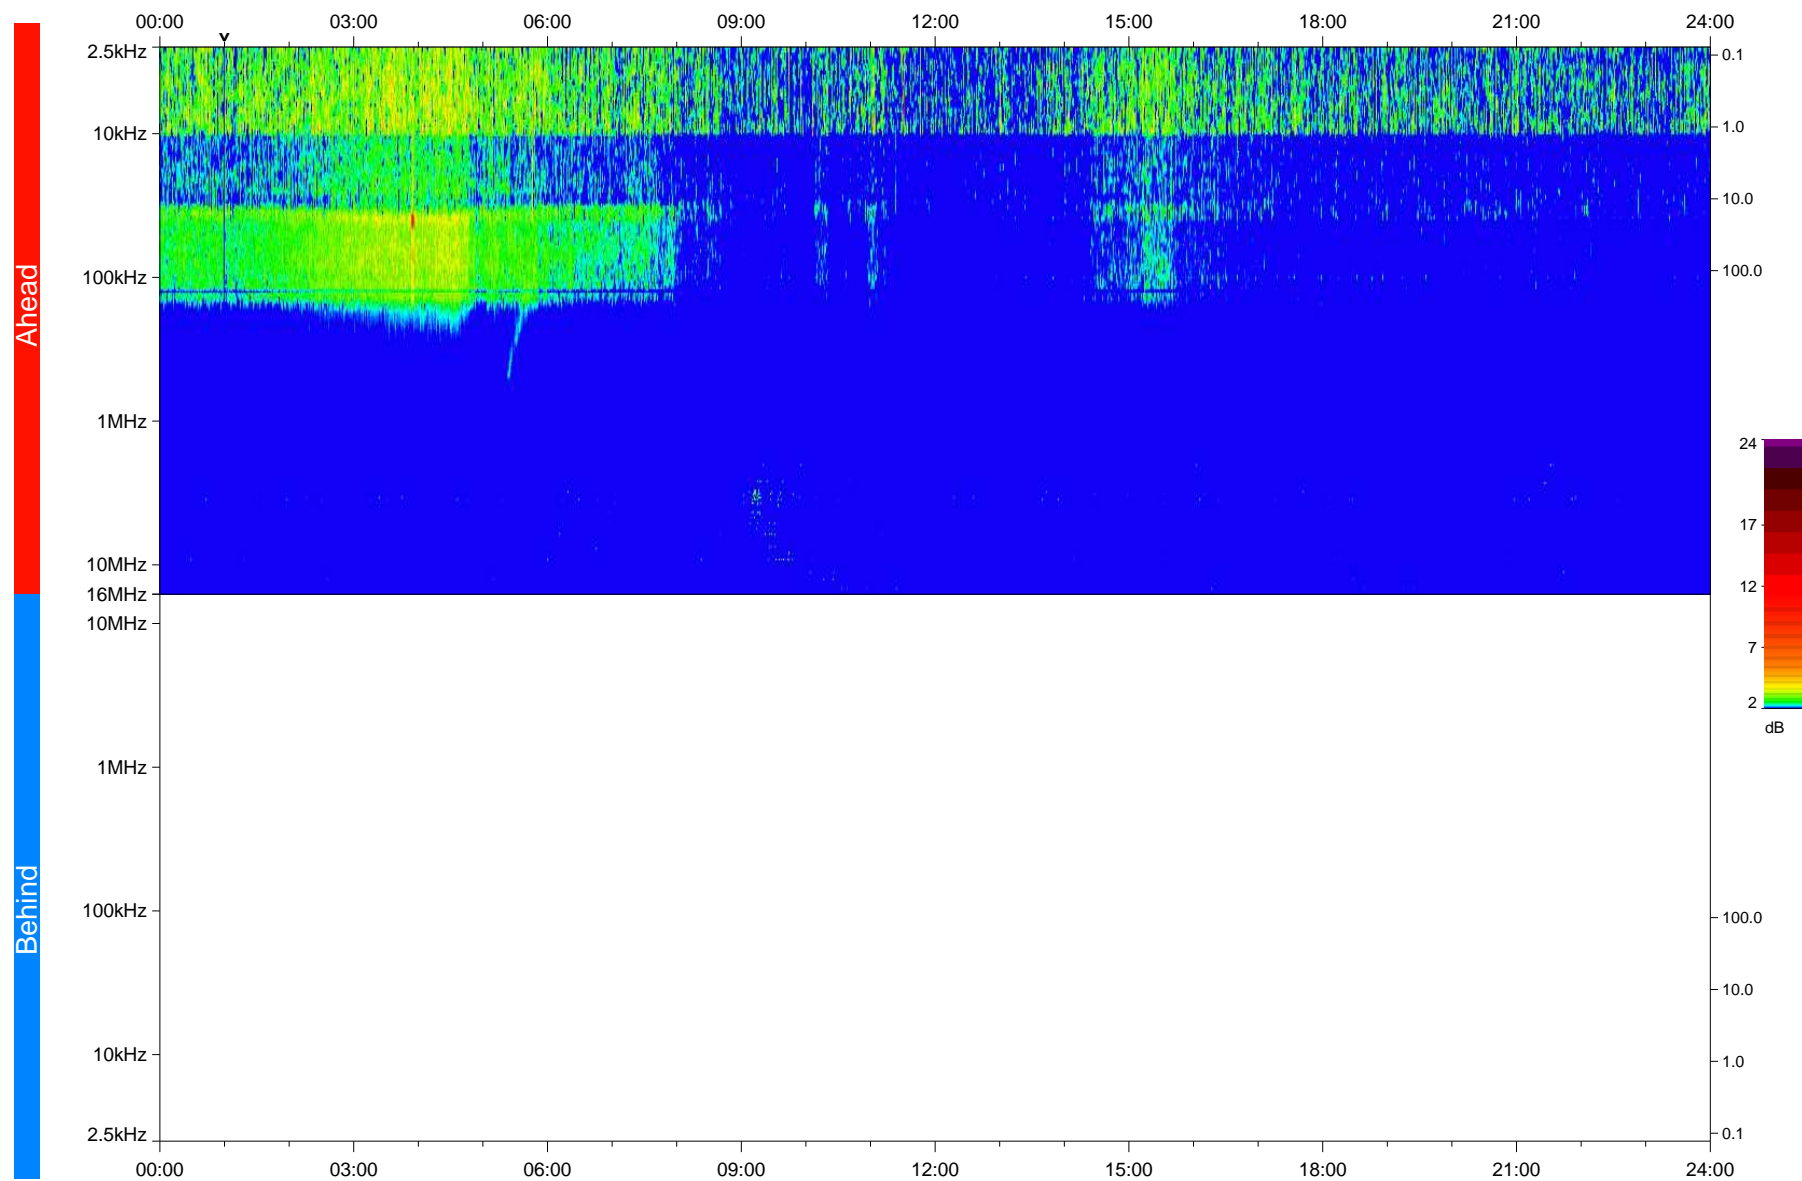

STEREO/WAVES Daily Summary - 10-Oct-2020 (DOY 284)

Ahead source file: swaves Ahead_2020_284_1_05.fin
Ahead PSE Angle: -60.6°

Behind PSE Angle: 57.9°
Behind source file: No STEREO-B data

Time (UTC)

file: stereo_swaves_daily-summary_color_20201010_v03
made by: space.umn.edu on macOS with IDL 8.8.2 on 2022-09-15 17:22:04, with TLib V945 / dynspec V311