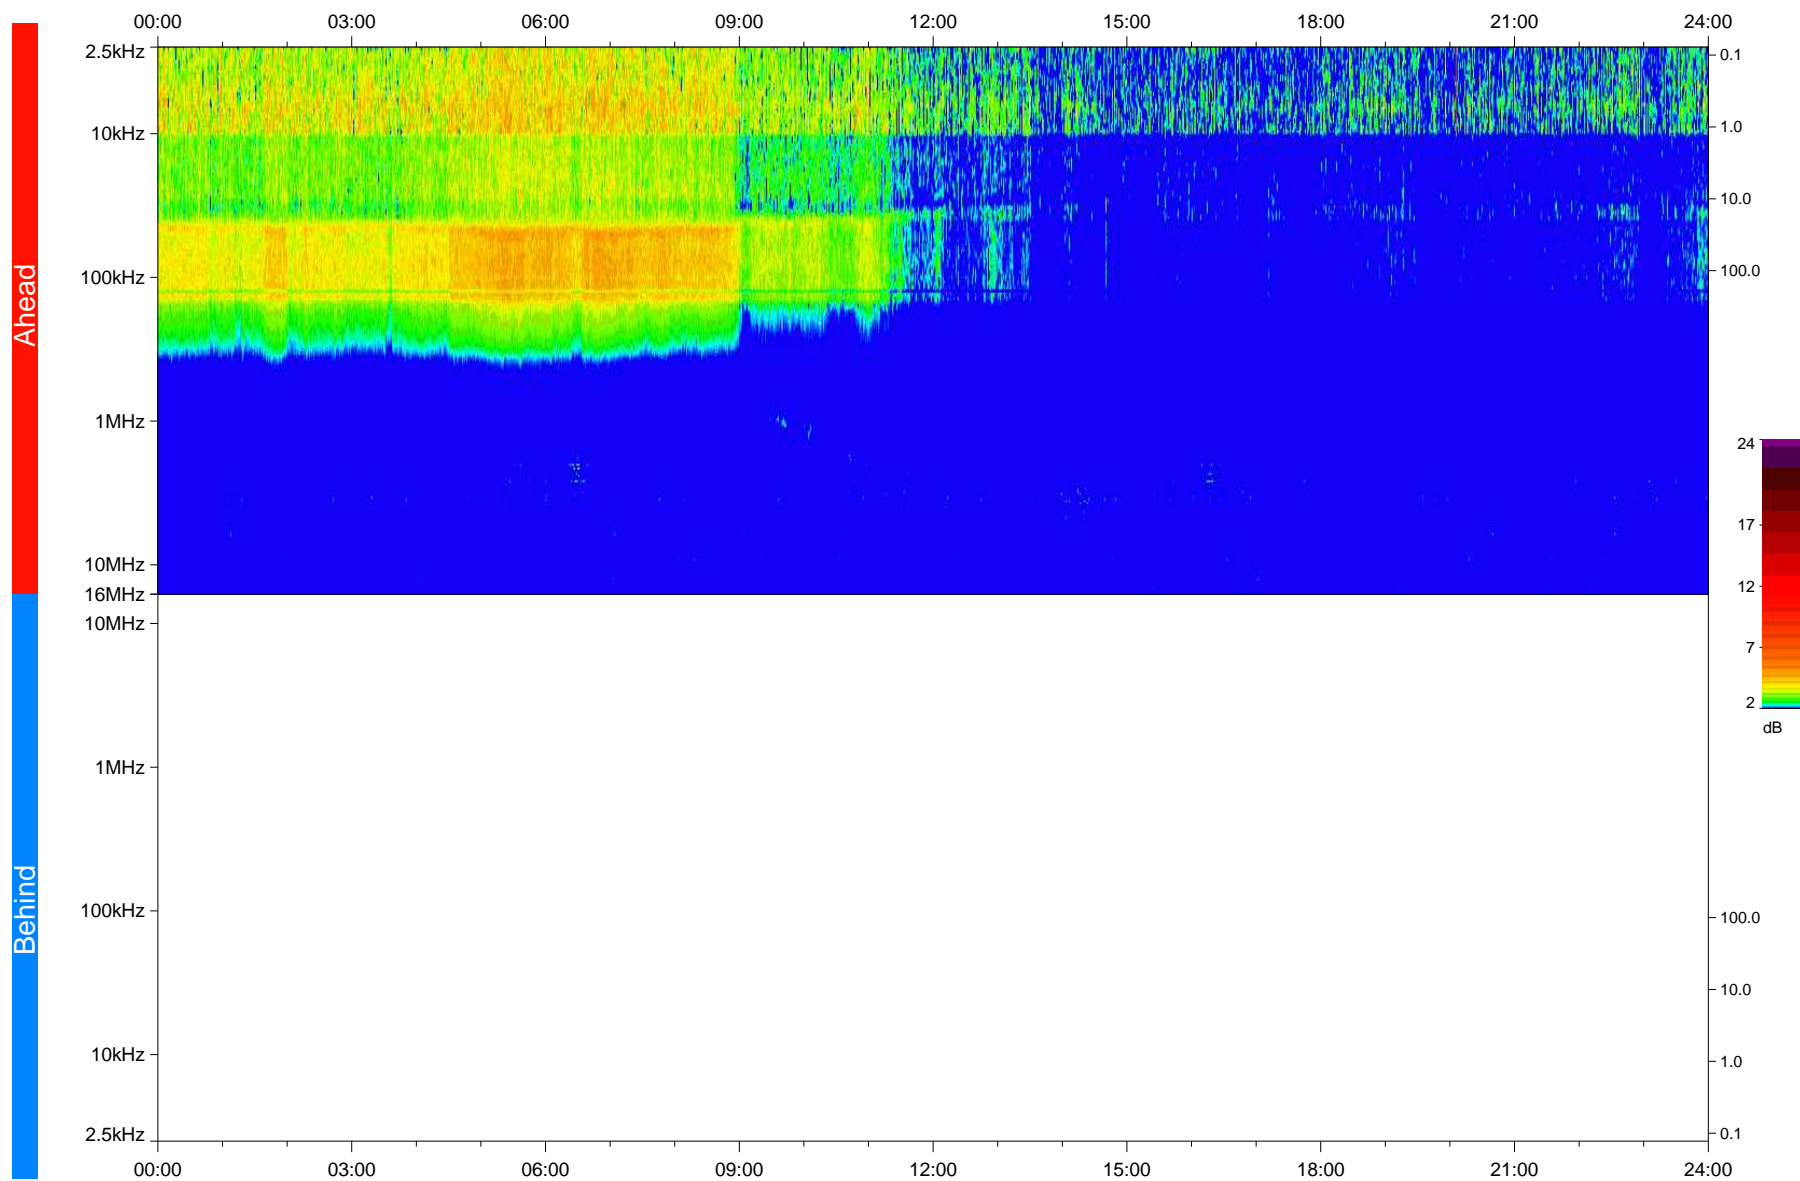

# STEREO/WAVES Daily Summary - 09-Oct-2020 (DOY 283)

Ahead source file: swaves\_ahead\_2020\_283\_1\_05.fin  
Ahead PSE Angle: -60.7°

Behind PSE Angle: 57.8°  
Behind source file: No STEREO-B data

Time (UTC)

file: stereo\_swaves\_daily-summary\_color\_20201009\_v04  
made by: space.umn.edu on macOS with IDL 8.8.2 on 2022-10-03 18:21:11, with TLib V945 / dynspec V311