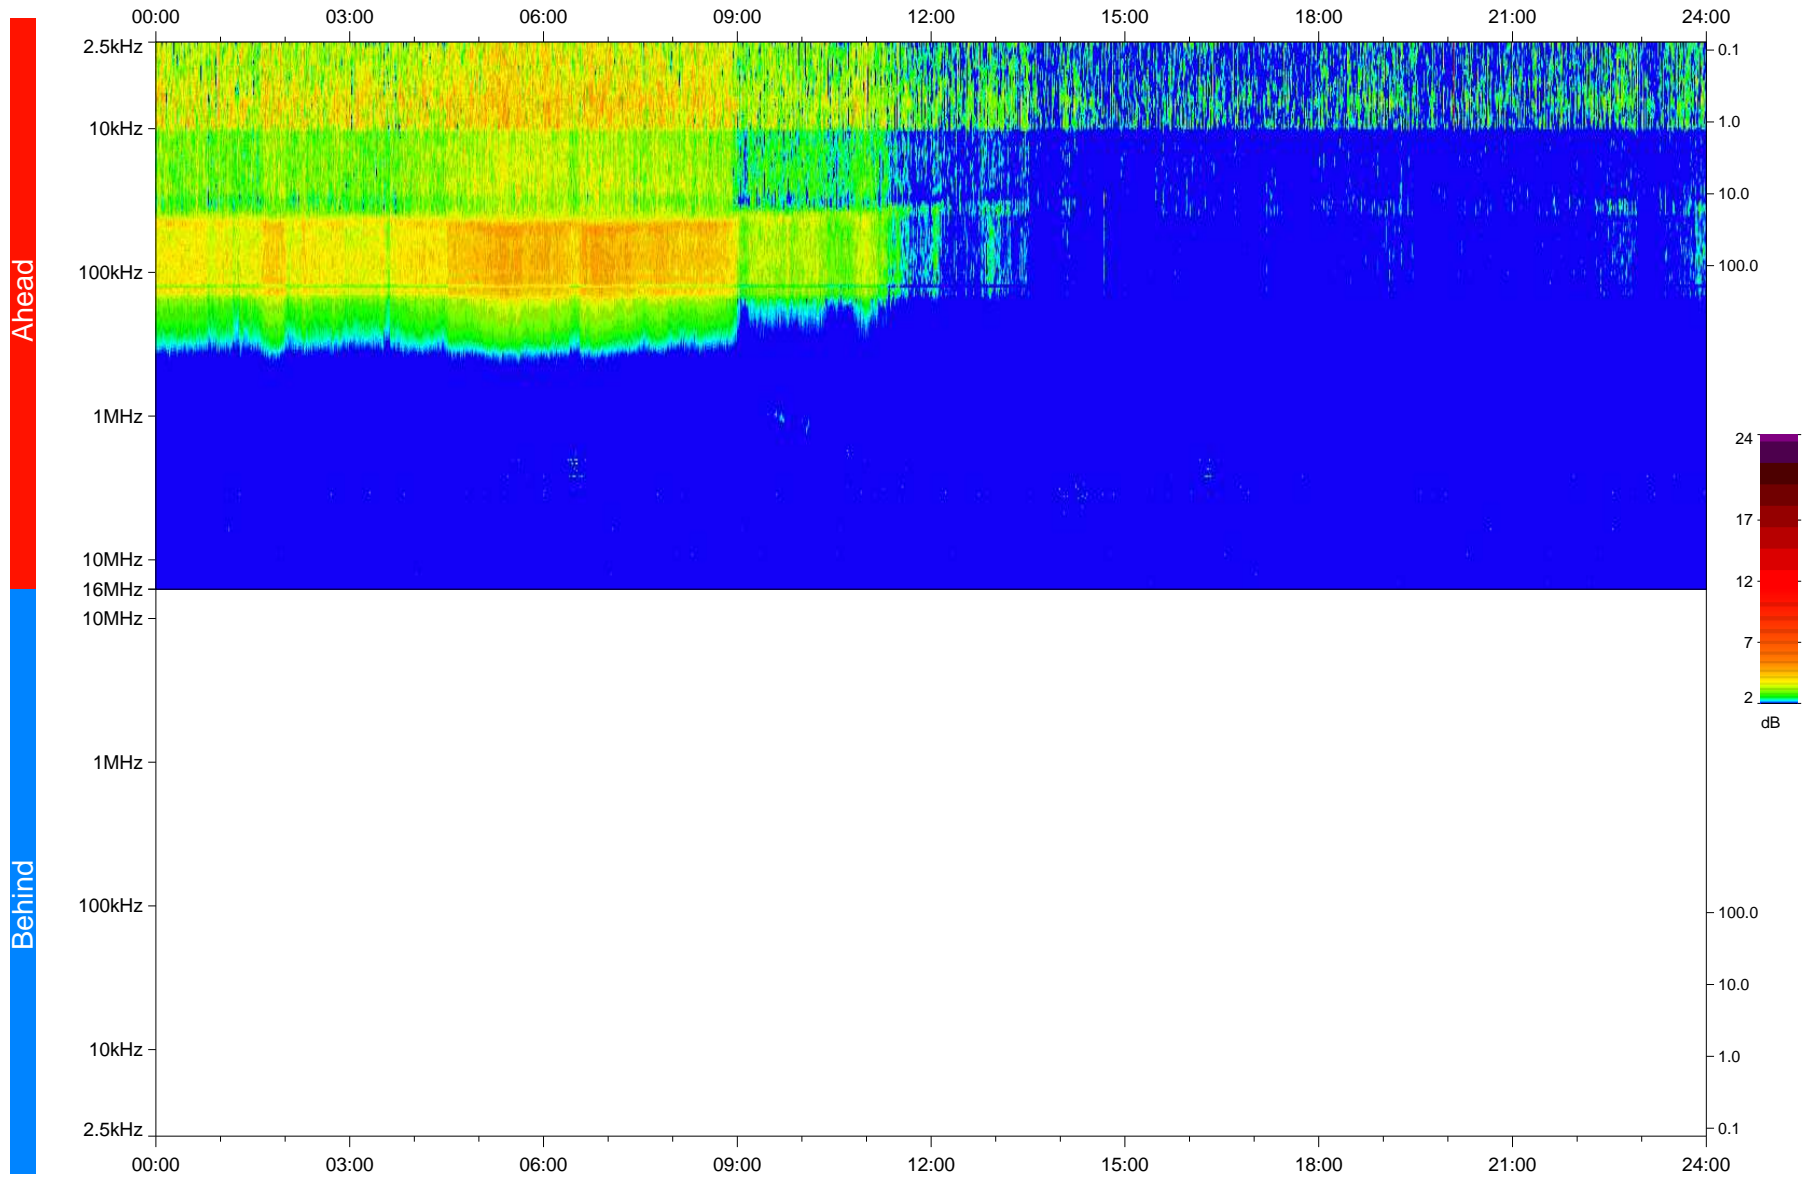

# STEREO/WAVES Daily Summary - 09-Oct-2020 (DOY 283)

Ahead source file: swaves\_ahead\_2020\_283\_1\_05.fin  
Ahead PSE Angle: -60.7°

Behind PSE Angle: 57.8°  
Behind source file: No STEREO-B data

Time (UTC)

file: stereo\_swaves\_daily-summary\_color\_20201009\_v03  
made by: space.umn.edu on macOS with IDL 8.8.2 on 2022-09-15 17:20:42, with TLib V945 / dynspec V311