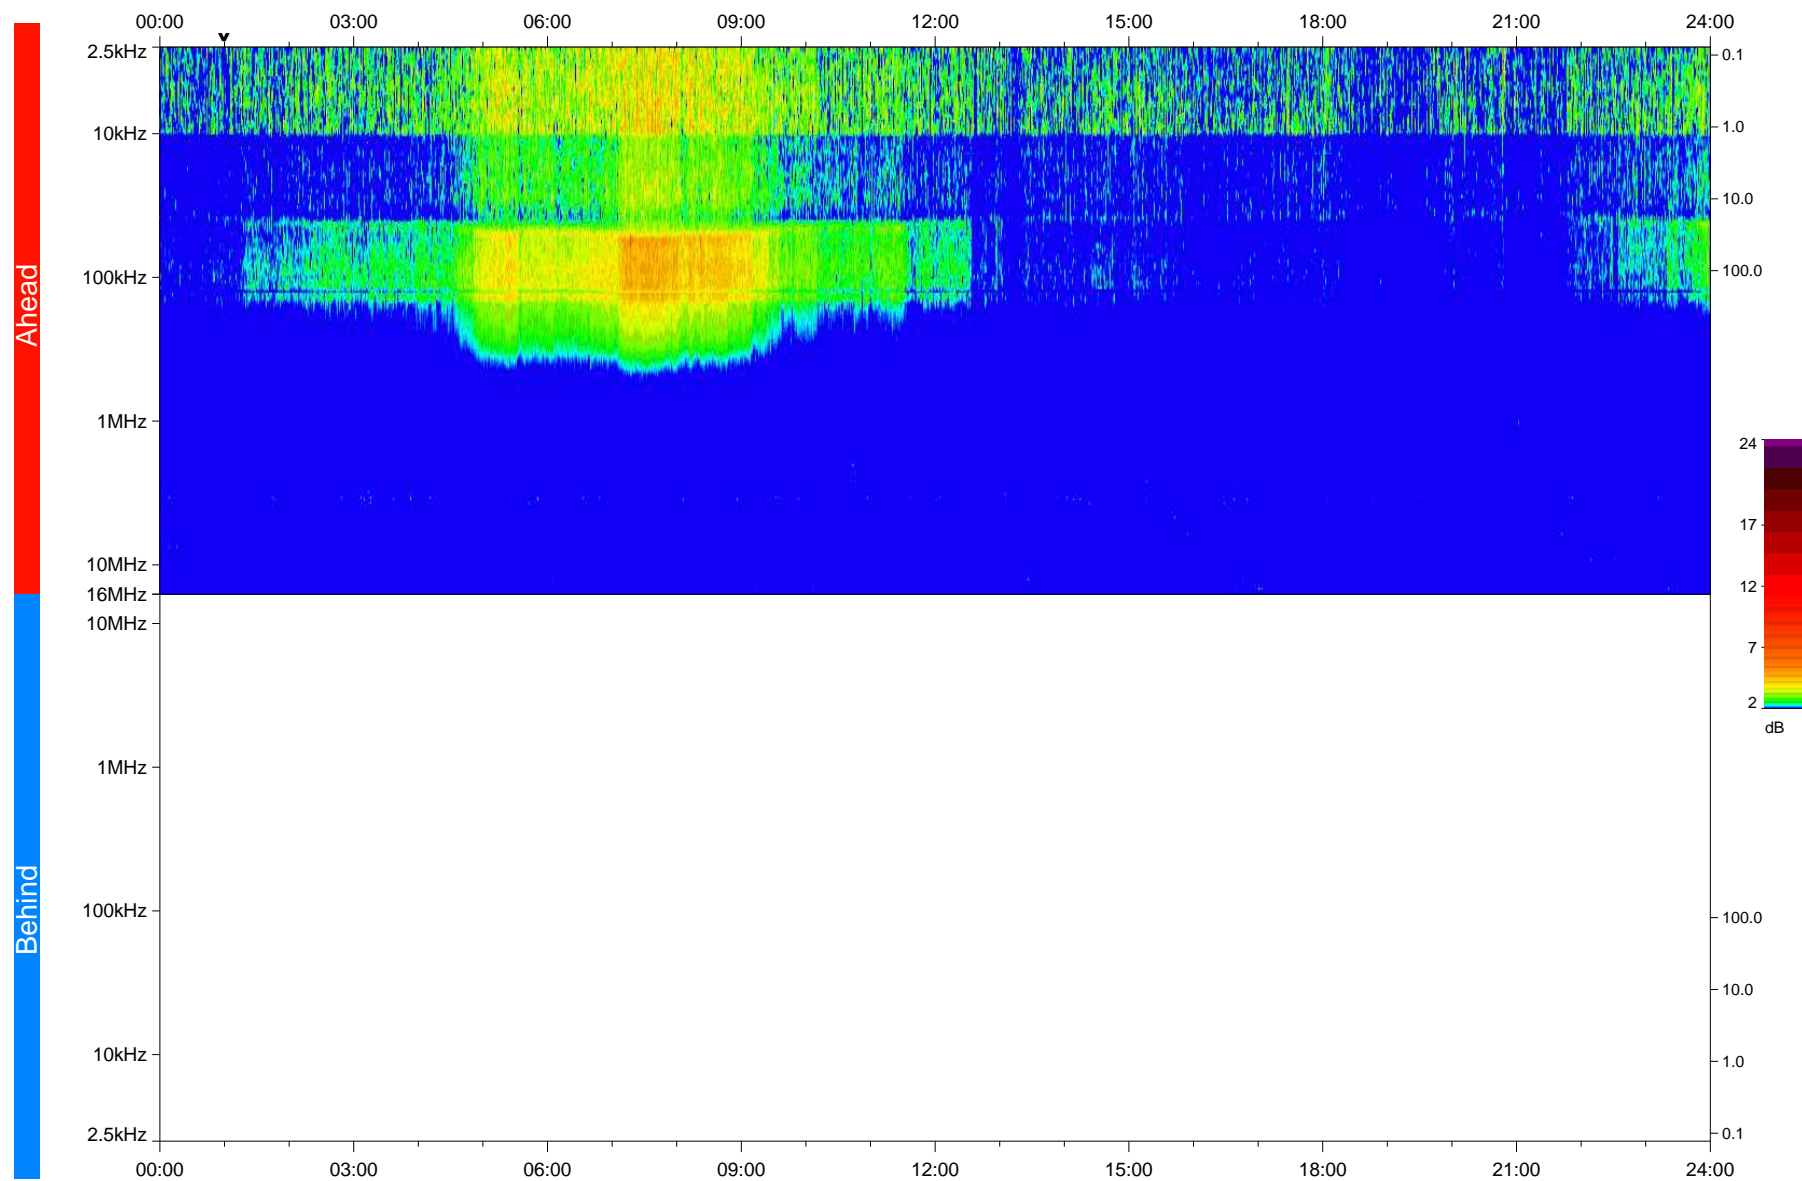

# STEREO/WAVES Daily Summary - 08-Oct-2020 (DOY 282)

Ahead source file: swaves\_ahead\_2020\_282\_1\_05.fin  
Ahead PSE Angle: -60.8°

Behind PSE Angle: 57.8°  
Behind source file: No STEREO-B data

Time (UTC)

file: stereo\_swaves\_daily-summary\_color\_20201008\_v04  
made by: space.umn.edu on macOS with IDL 8.8.2 on 2022-10-03 18:19:40, with TLib V945 / dynspec V311