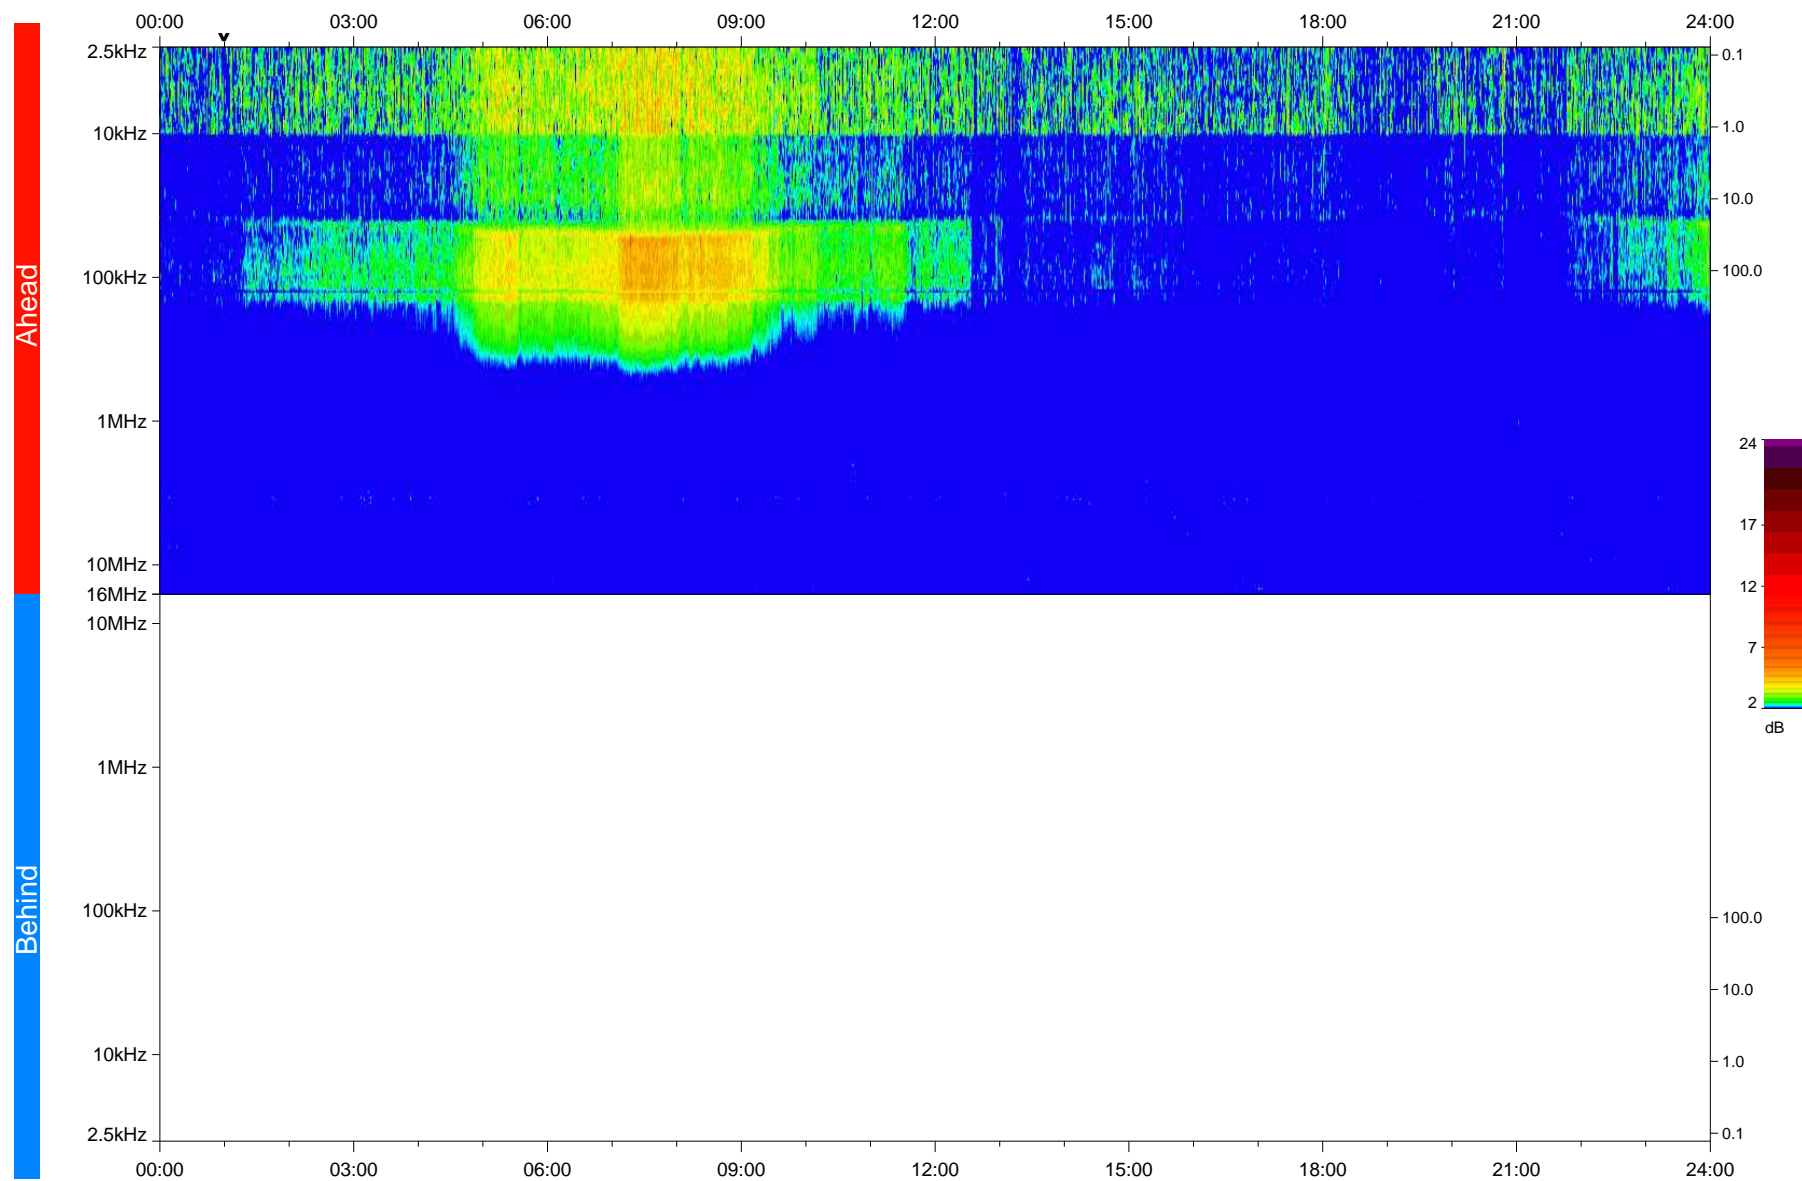

STEREO/WAVES Daily Summary - 08-Oct-2020 (DOY 282)

Ahead source file: swaves_ahead_2020_282_1_05.fin
Ahead PSE Angle: -60.8°

Behind PSE Angle: 57.8°
Behind source file: No STEREO-B data

Time (UTC)

file: stereo_swaves_daily-summary_color_20201008_v03
made by: space.umn.edu on macOS with IDL 8.8.2 on 2022-09-15 17:19:20, with TLib V945 / dynspec V311