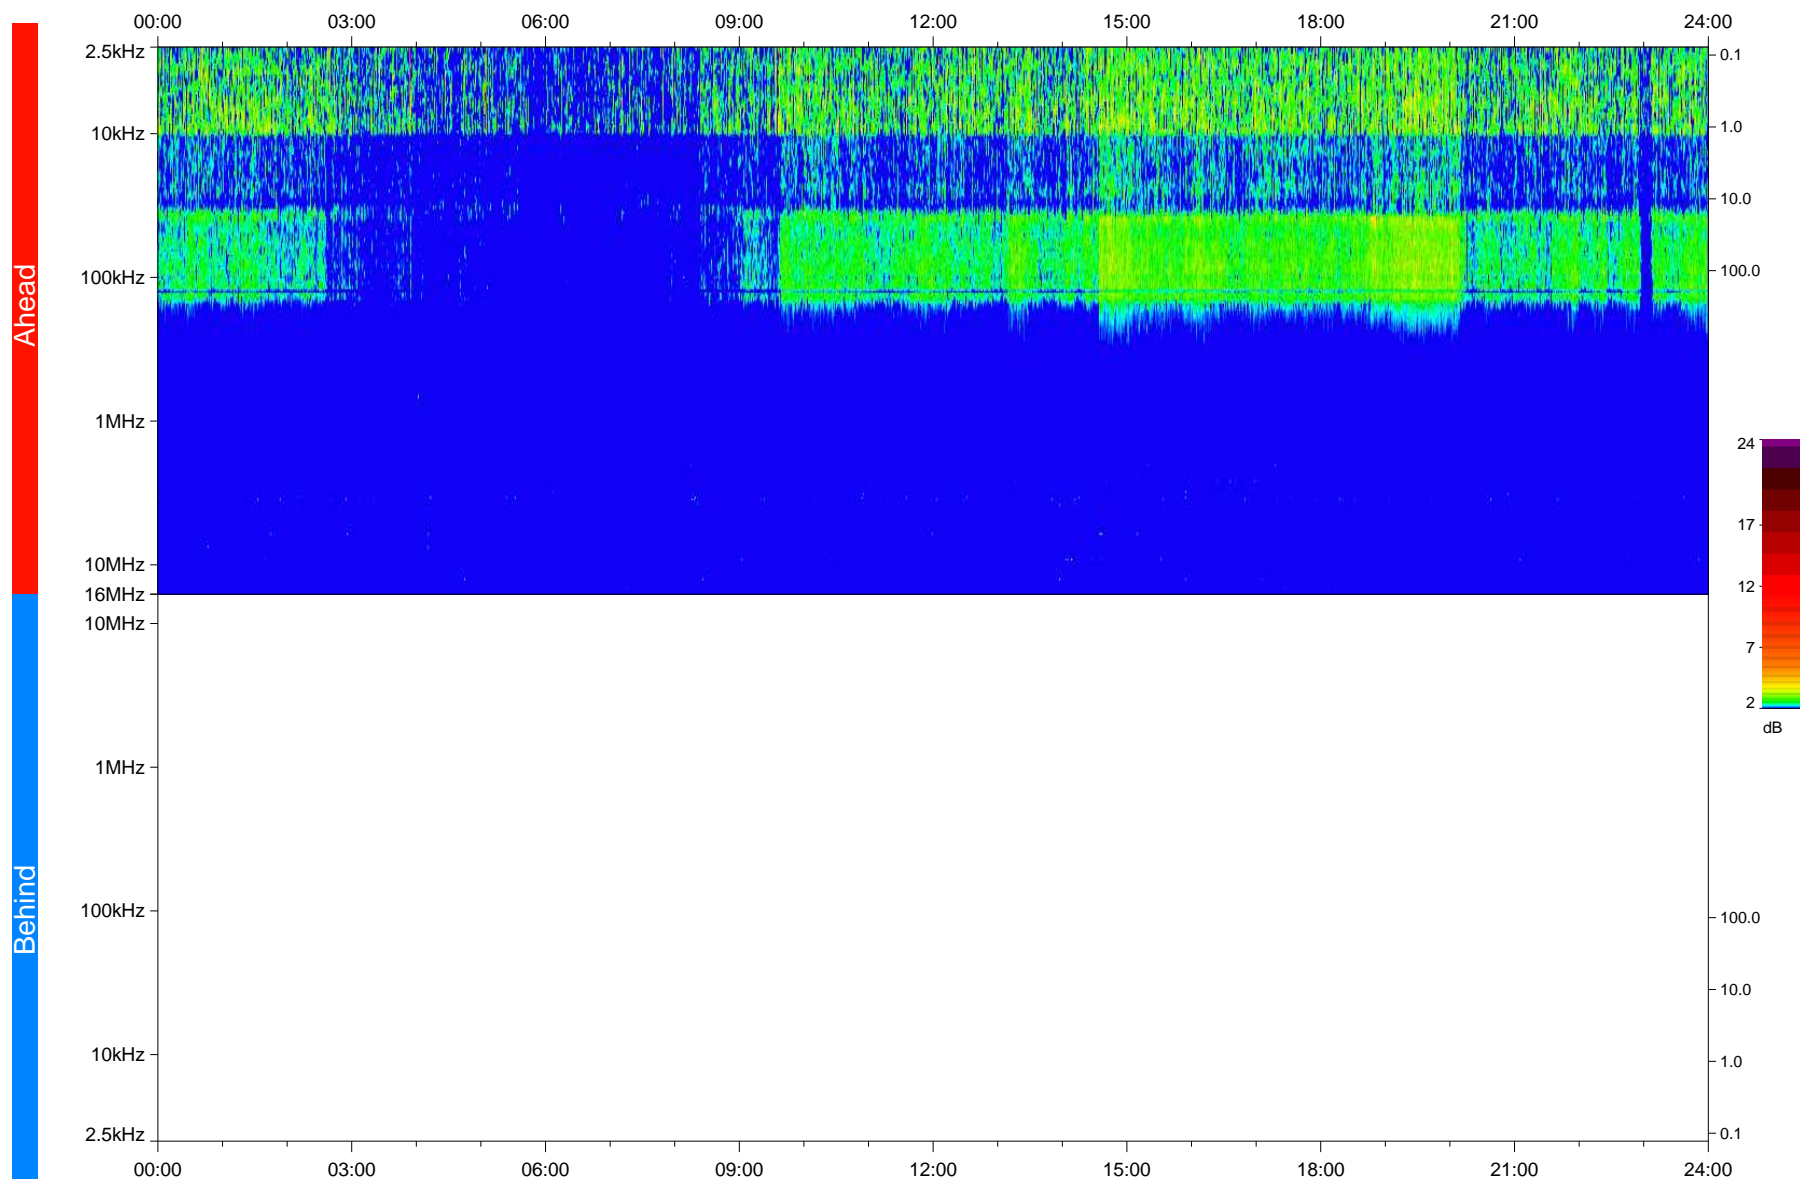

STEREO/WAVES Daily Summary - 07-Oct-2020 (DOY 281)

Ahead source file: swaves_ahead_2020_281_1_06.fin
Ahead PSE Angle: -60.8°

Behind PSE Angle: 57.9°
Behind source file: No STEREO-B data

Time (UTC)

file: stereo_swaves_daily-summary_color_20201007_v04
made by: space.umn.edu on macOS with IDL 8.8.2 on 2022-10-03 18:18:09, with TLib V945 / dynspec V311