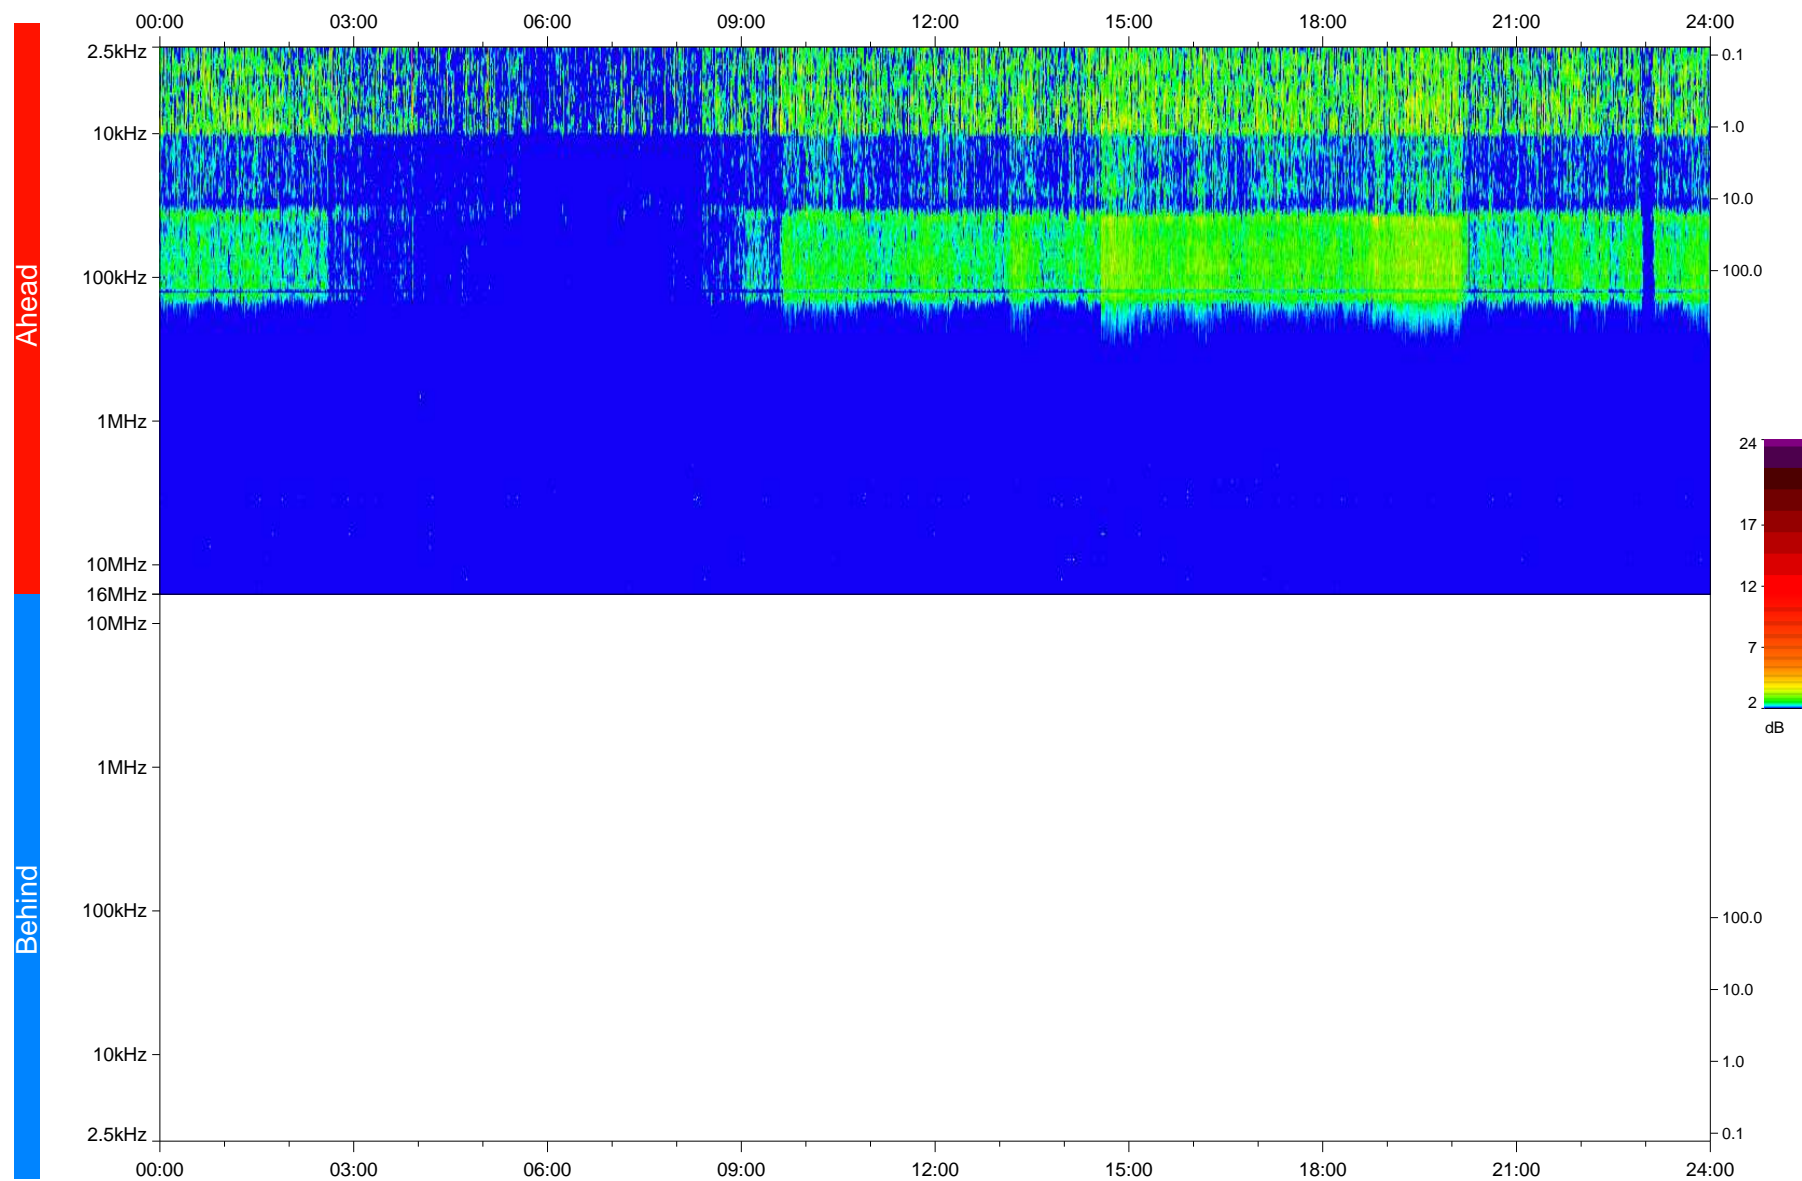

# STEREO/WAVES Daily Summary - 07-Oct-2020 (DOY 281)

Ahead source file: swaves\_ahead\_2020\_281\_1\_06.fin  
Ahead PSE Angle: -60.8°

Behind PSE Angle: 57.9°  
Behind source file: No STEREO-B data

Time (UTC)

file: stereo\_swaves\_daily-summary\_color\_20201007\_v03  
made by: space.umn.edu on macOS with IDL 8.8.2 on 2022-09-15 17:17:57, with TLib V945 / dynspec V311