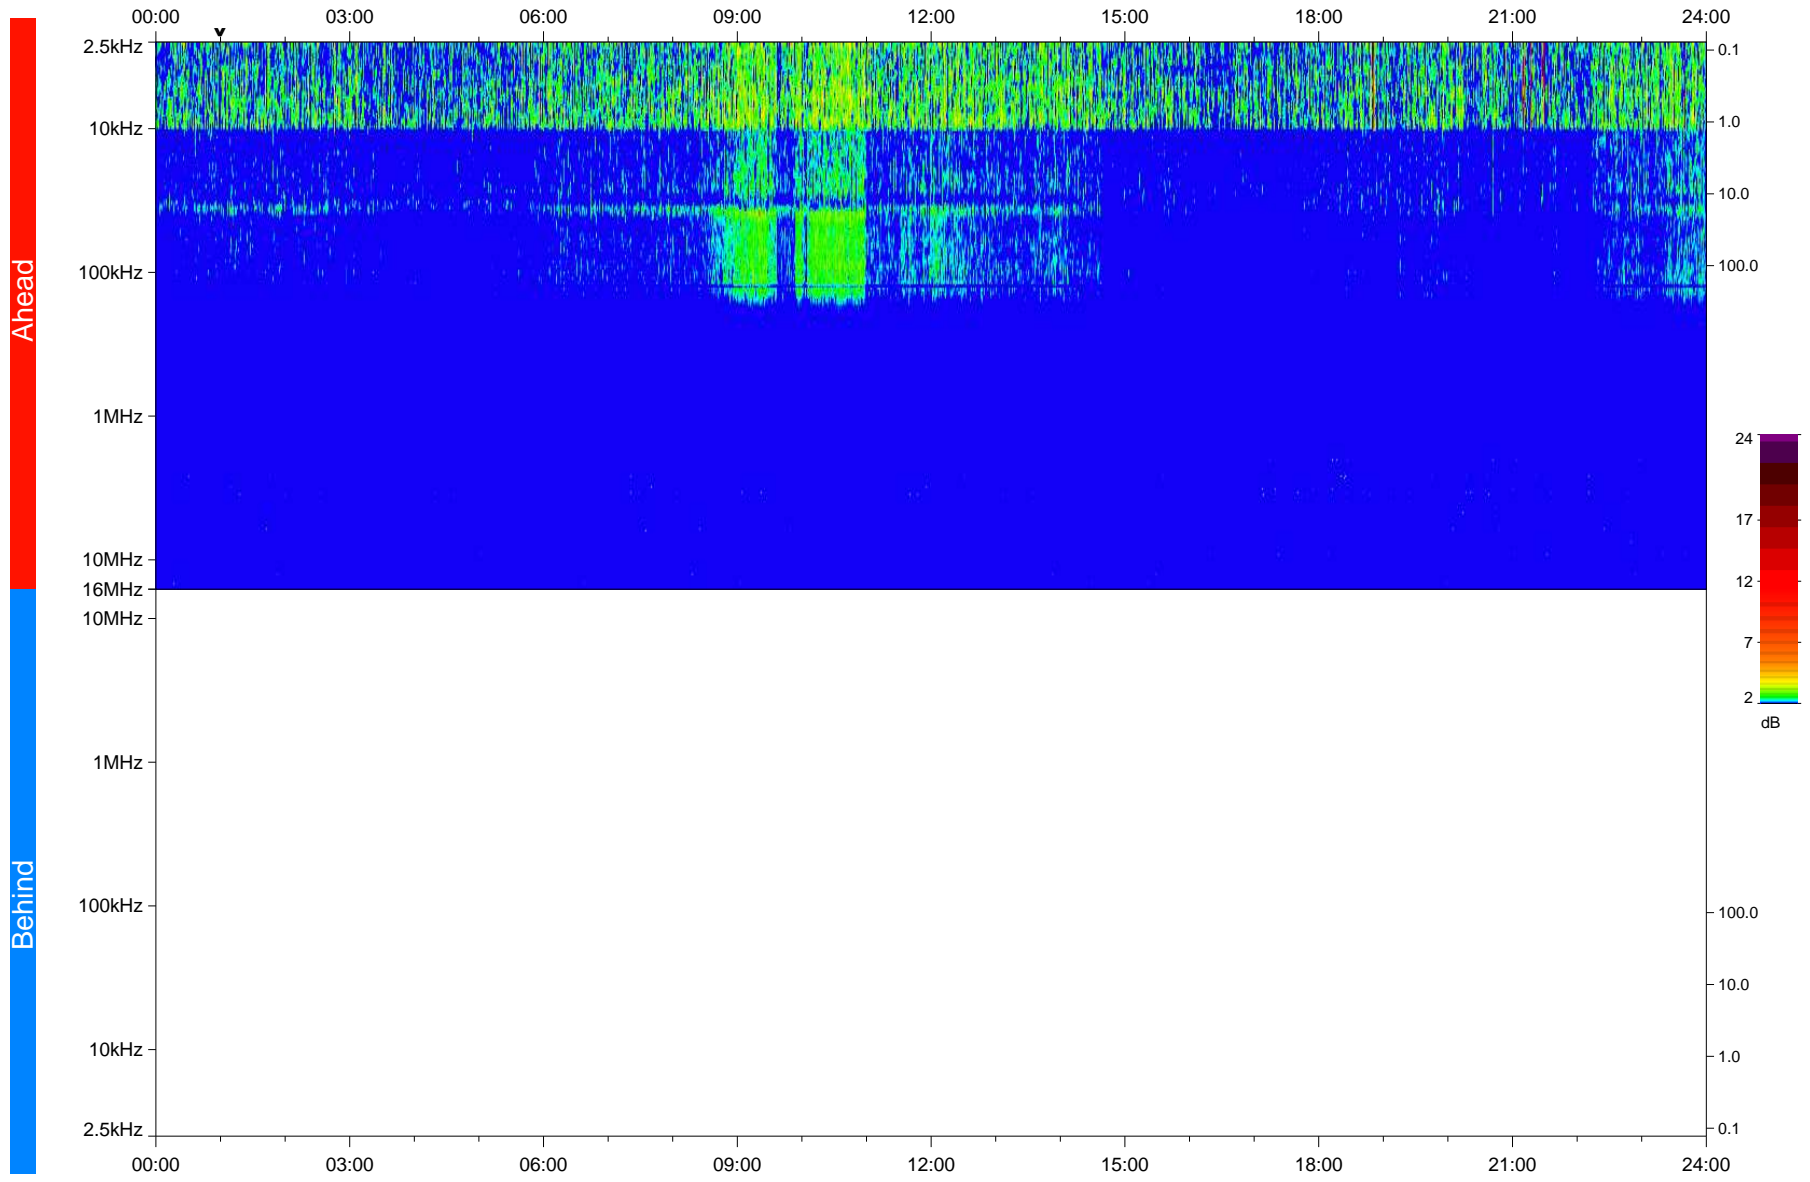

STEREO/WAVES Daily Summary - 06-Oct-2020 (DOY 280)

Ahead source file: swaves_ahead_2020_280_1_05.fin
Ahead PSE Angle: -60.9°

Behind PSE Angle: 57.9°
Behind source file: No STEREO-B data

Time (UTC)

file: stereo_swaves_daily-summary_color_20201006_v03
made by: space.umn.edu on macOS with IDL 8.8.2 on 2022-09-15 17:16:35, with TLib V945 / dynspec V311