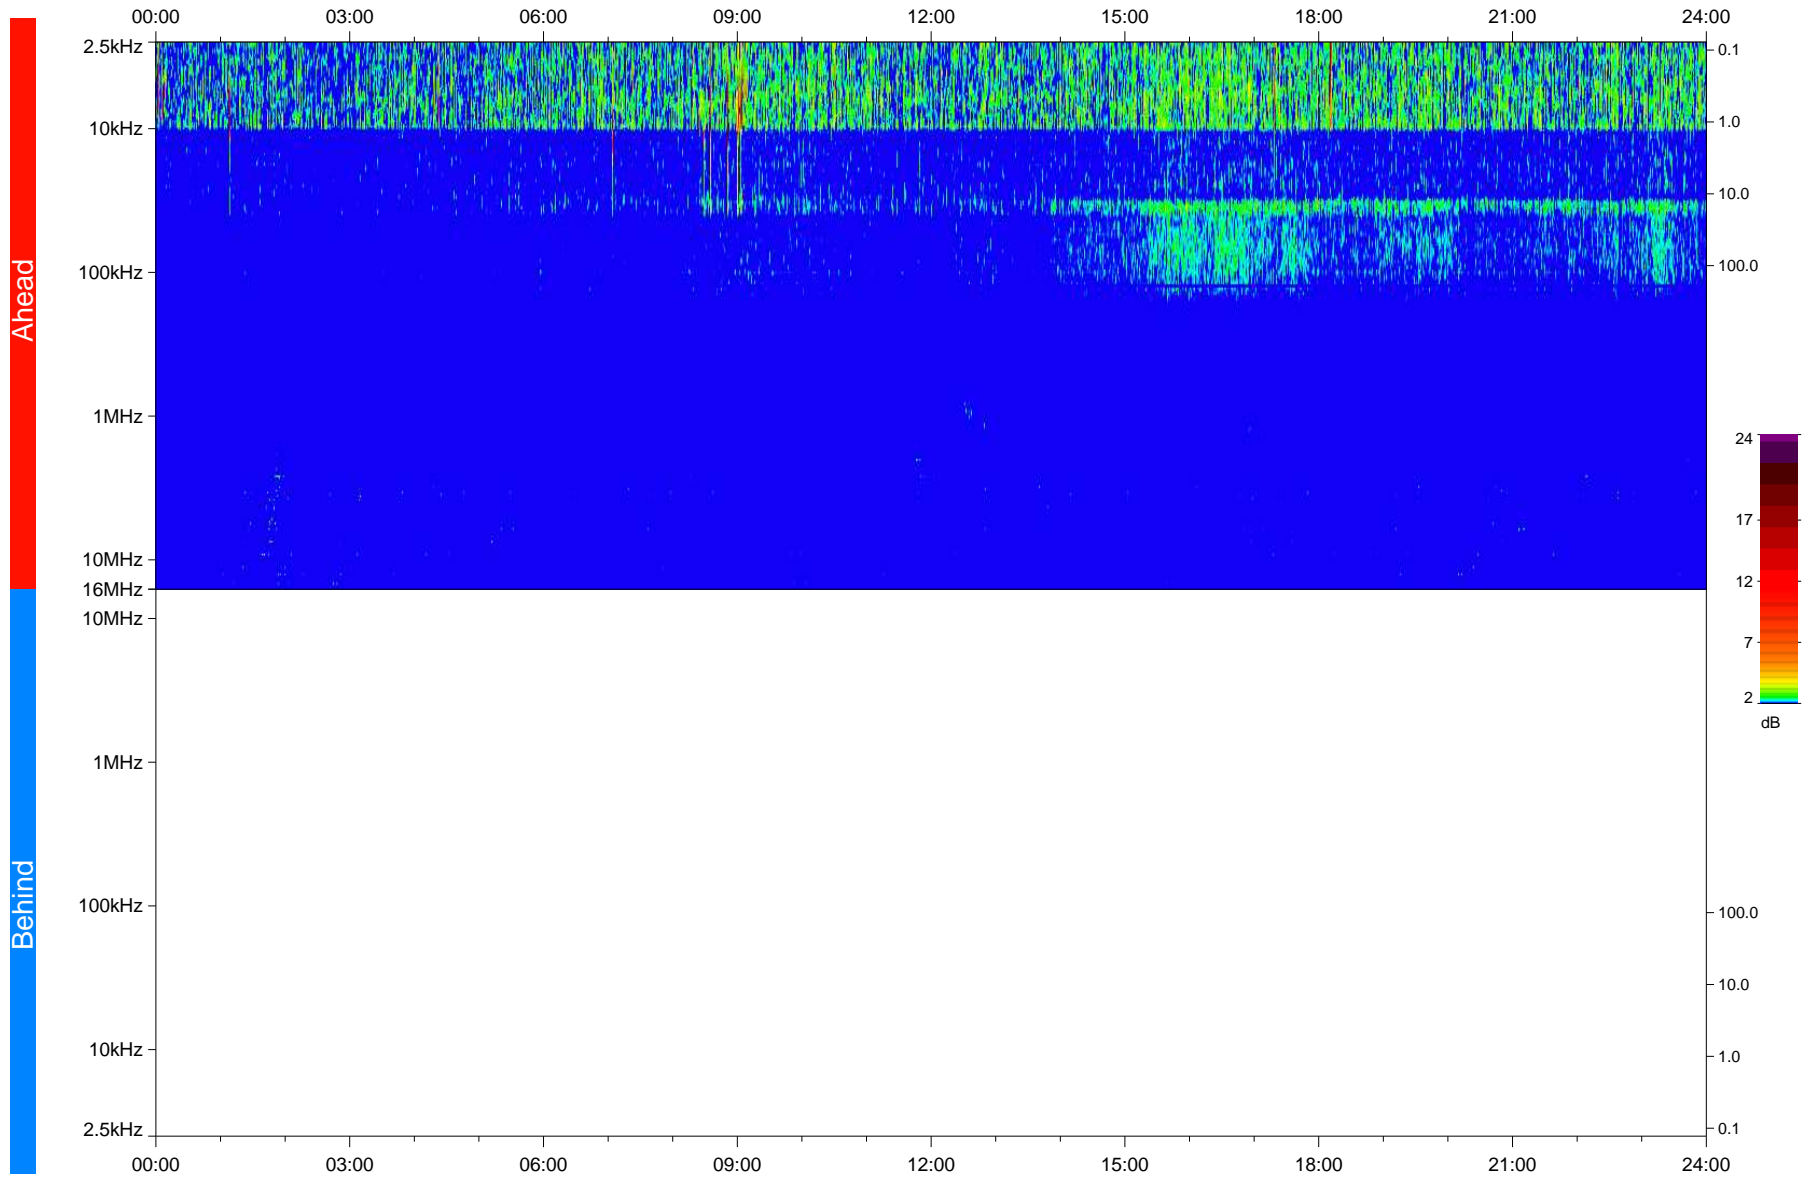

STEREO/WAVES Daily Summary - 05-Oct-2020 (DOY 279)

Ahead source file: swaves_ahead_2020_279_1_05.fin
Ahead PSE Angle: -60.9°

Behind PSE Angle: 57.9°
Behind source file: No STEREO-B data

Time (UTC)

file: stereo_swaves_daily-summary_color_20201005_v04
made by: space.umn.edu on macOS with IDL 8.8.2 on 2022-10-03 18:15:09, with TLib V945 / dynspec V311