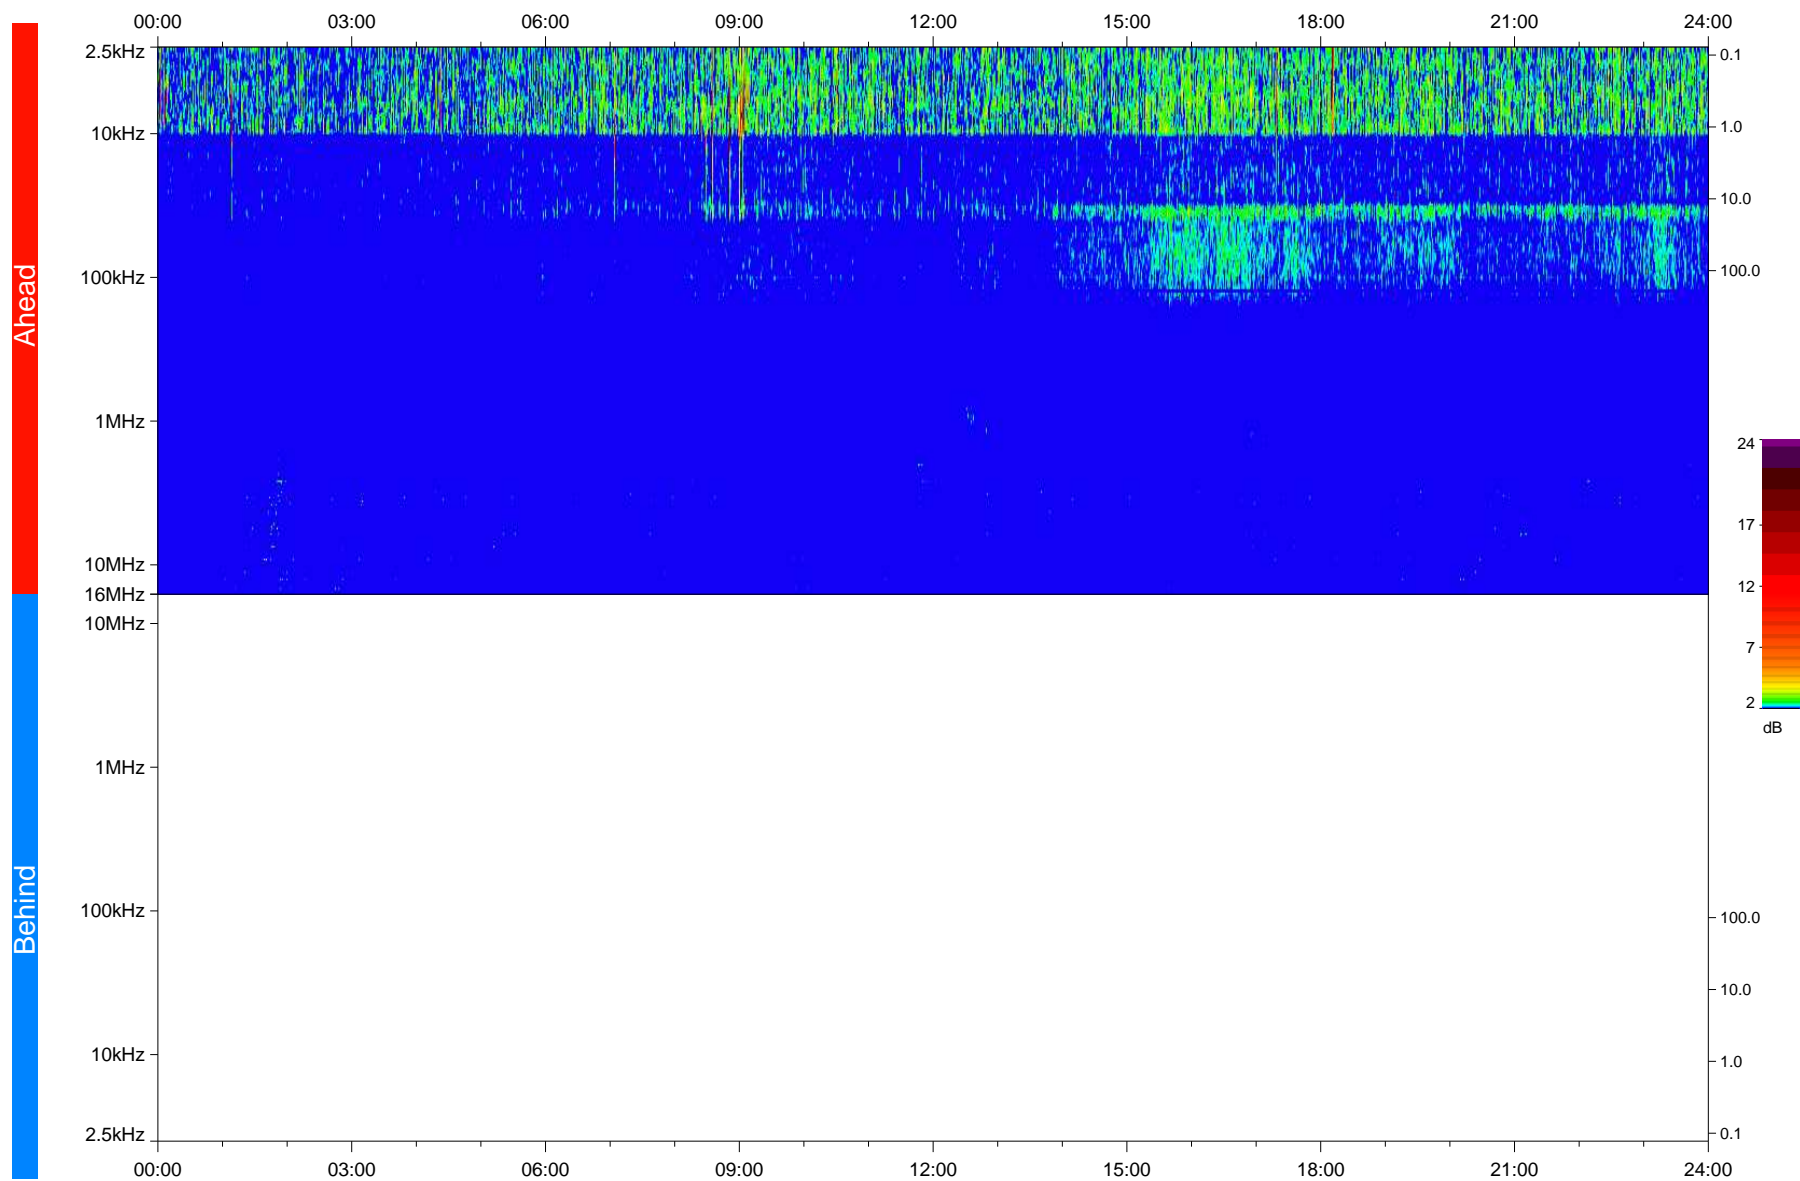

STEREO/WAVES Daily Summary - 05-Oct-2020 (DOY 279)

Ahead source file: swaves_ahead_2020_279_1_05.fin
Ahead PSE Angle: -60.9°

Behind PSE Angle: 57.9°
Behind source file: No STEREO-B data

Time (UTC)

file: stereo_swaves_daily-summary_color_20201005_v03
made by: space.umn.edu on macOS with IDL 8.8.2 on 2022-09-15 17:15:13, with TLib V945 / dynspec V311