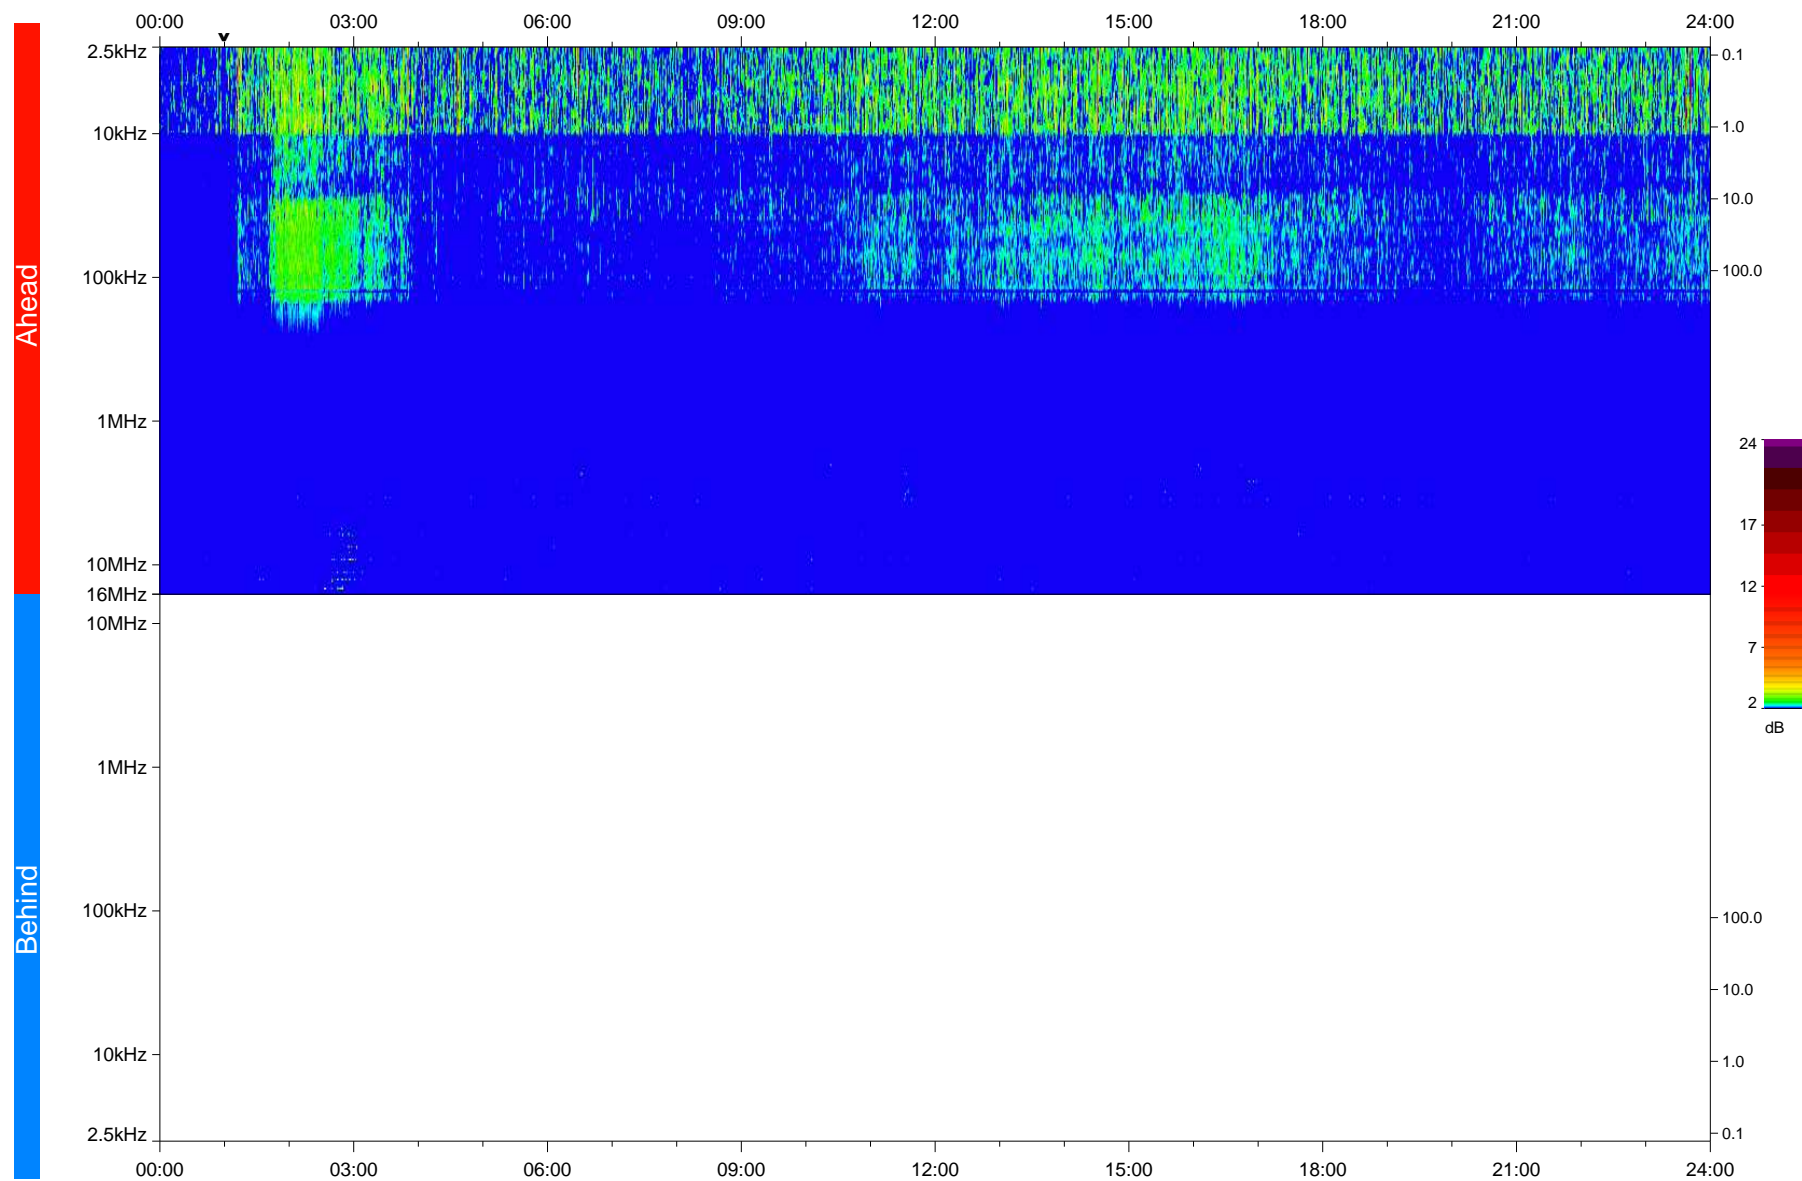

STEREO/WAVES Daily Summary - 04-Oct-2020 (DOY 278)

Ahead source file: swaves_ahead_2020_278_1_05.fin
Ahead PSE Angle: -61.0°

Behind PSE Angle: 57.9°
Behind source file: No STEREO-B data

Time (UTC)

file: stereo_swaves_daily-summary_color_20201004_v04
made by: space.umn.edu on macOS with IDL 8.8.2 on 2022-10-03 18:13:40, with TLib V945 / dynspec V311