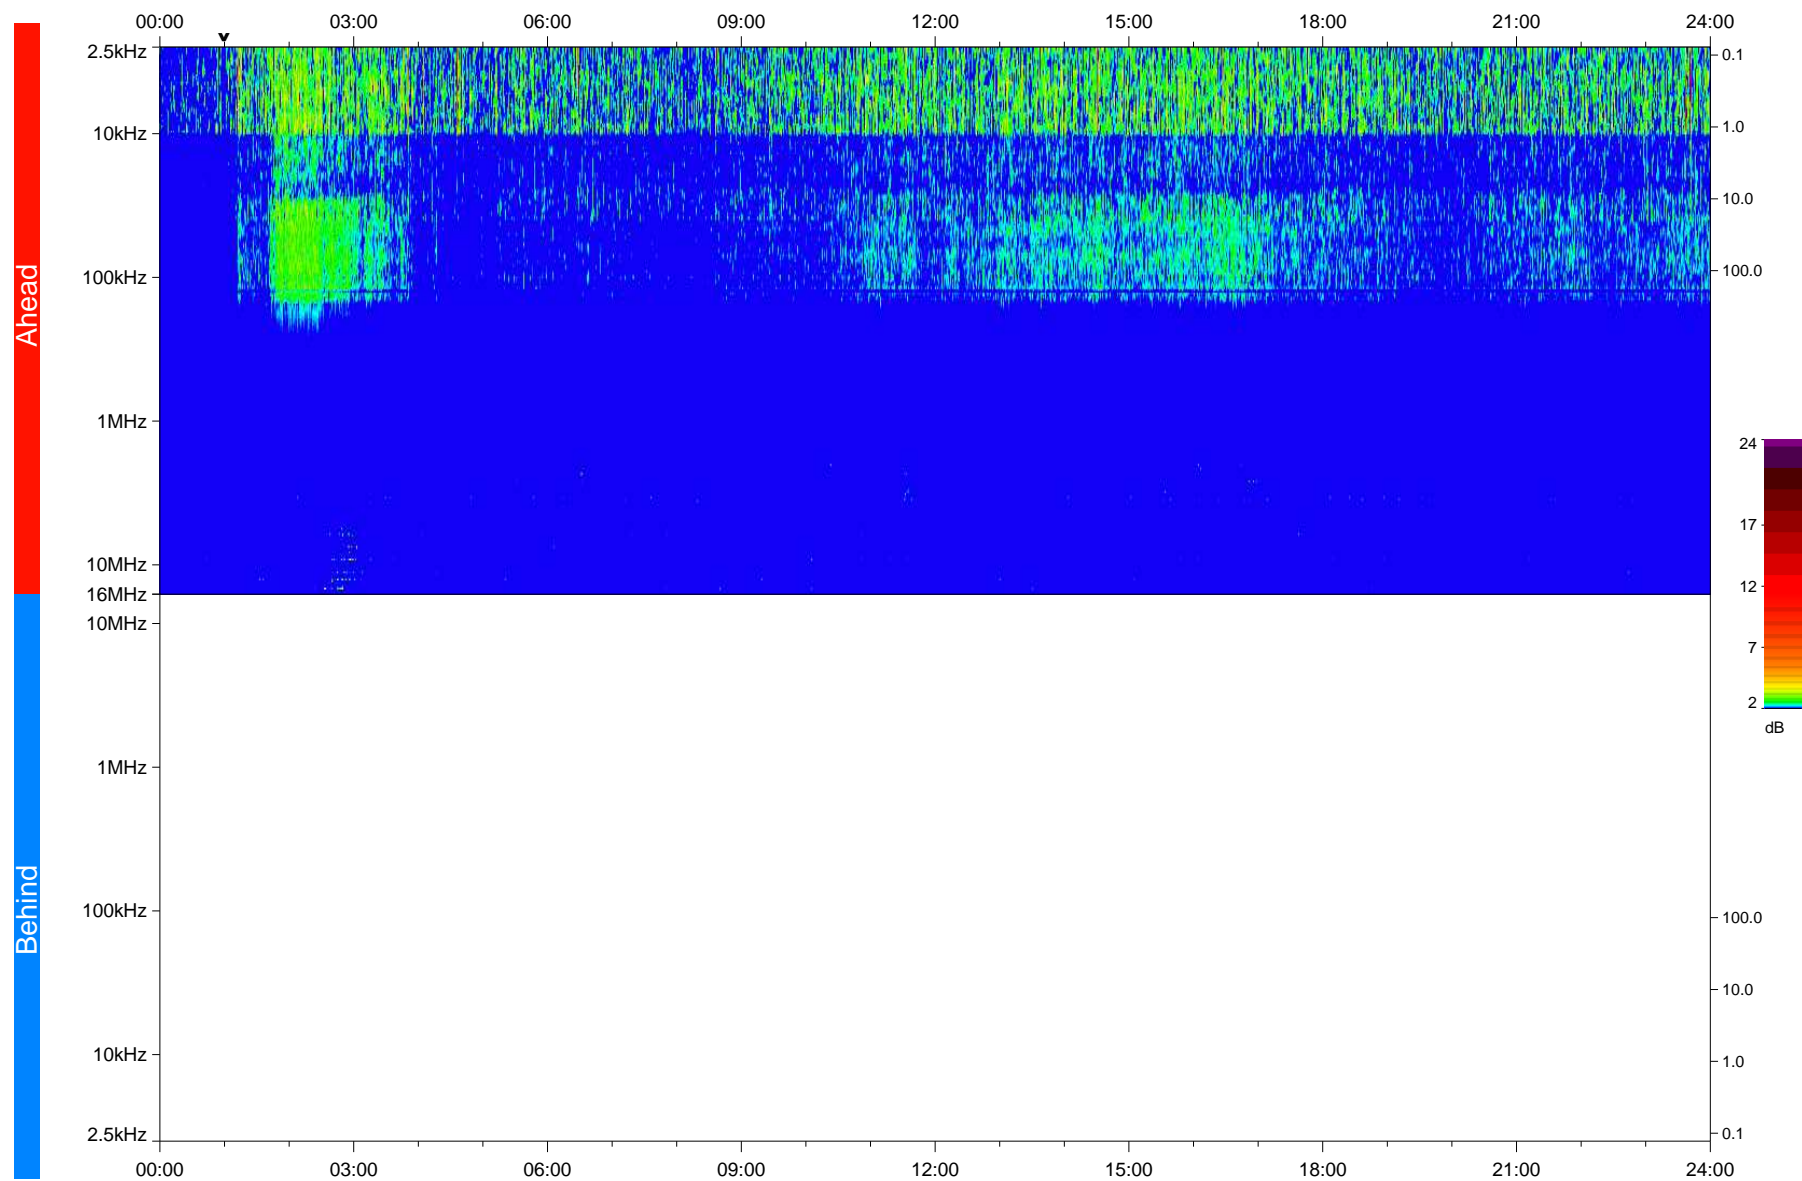

# STEREO/WAVES Daily Summary - 04-Oct-2020 (DOY 278)

Ahead source file: swaves\_ahead\_2020\_278\_1\_05.fin  
Ahead PSE Angle: -61.0°

Behind PSE Angle: 57.9°  
Behind source file: No STEREO-B data

Time (UTC)

file: stereo\_swaves\_daily-summary\_color\_20201004\_v03  
made by: space.umn.edu on macOS with IDL 8.8.2 on 2022-09-15 17:13:52, with TLib V945 / dynspec V311