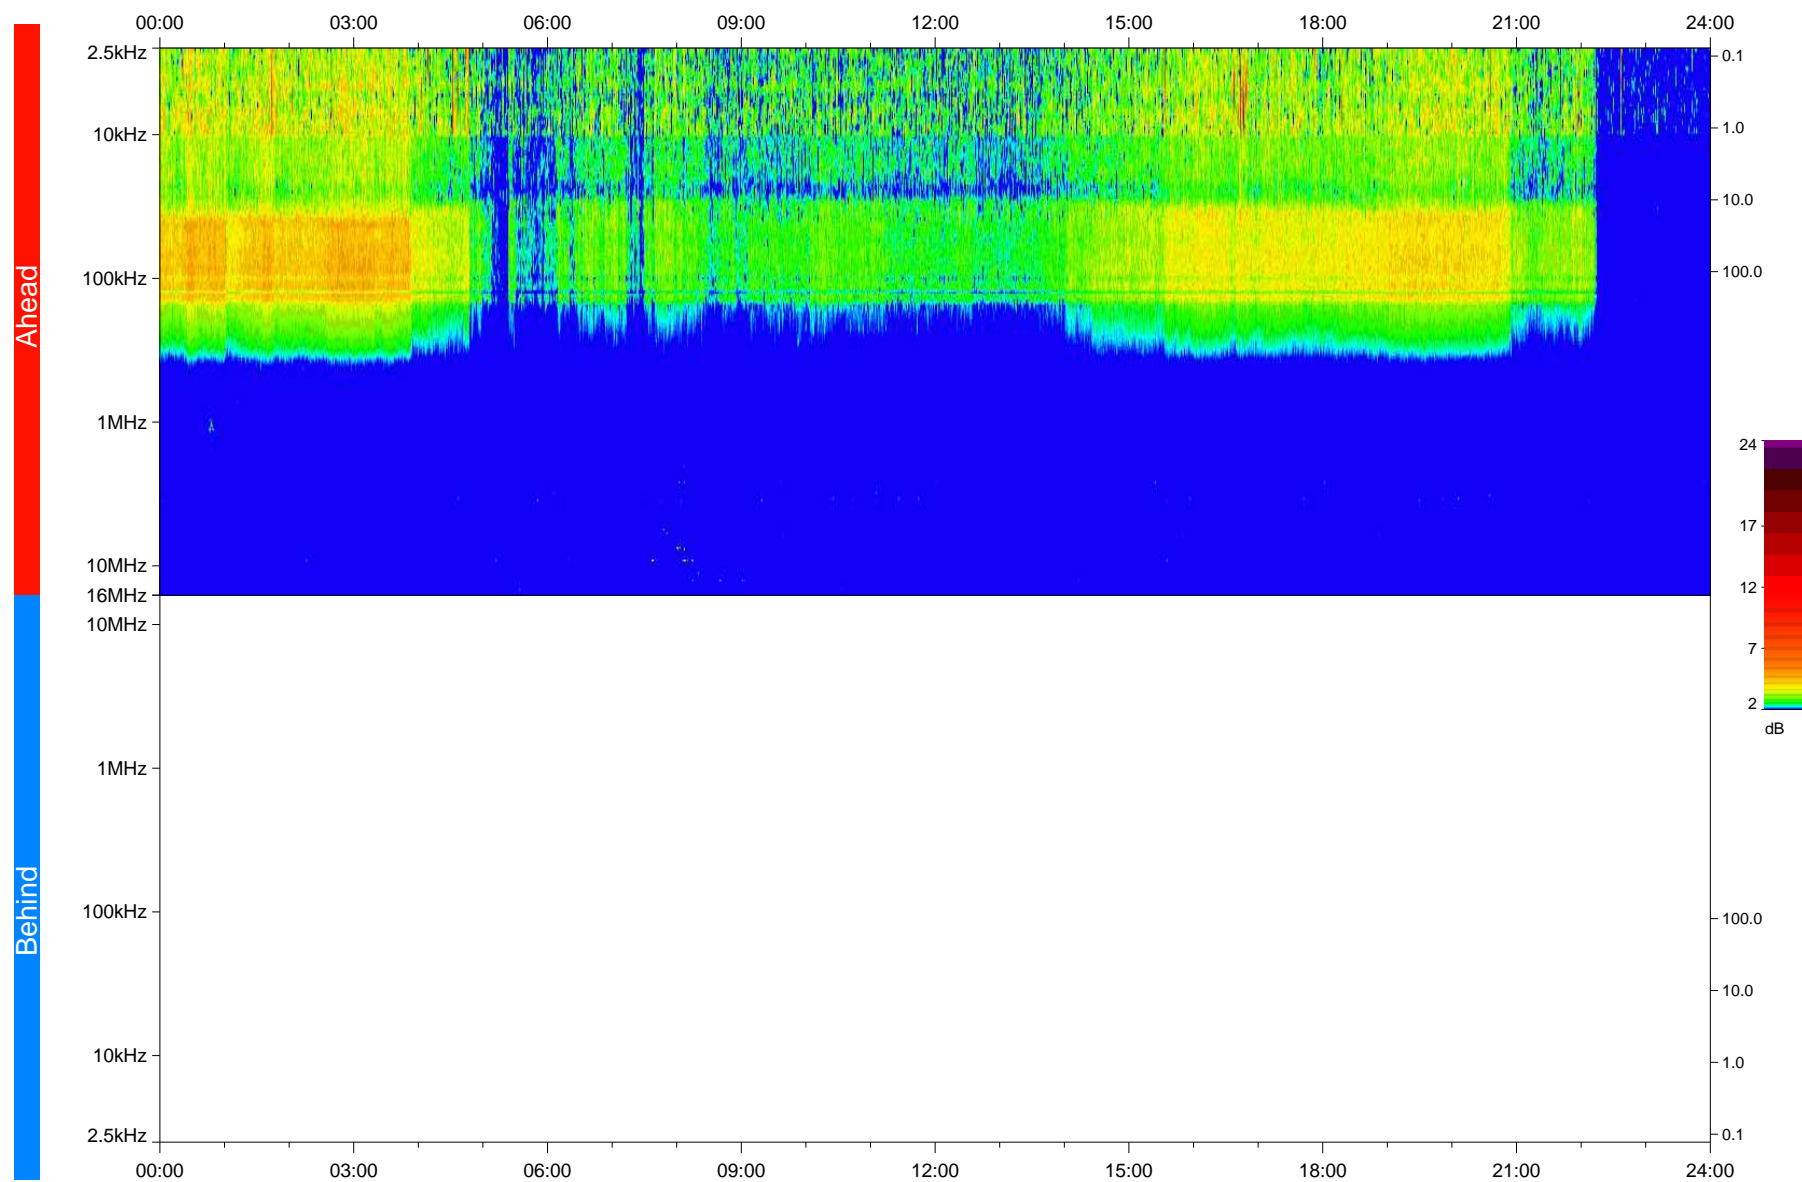

STEREO/WAVES Daily Summary - 03-Oct-2020 (DOY 277)

Ahead source file: swaves_ahead_2020_277_1_05.fin
Ahead PSE Angle: -61.1°

Behind PSE Angle: 58.0°
Behind source file: No STEREO-B data

Time (UTC)

file: stereo_swaves_daily-summary_color_20201003_v04
made by: space.umn.edu on macOS with IDL 8.8.2 on 2022-10-03 18:12:11, with TLib V945 / dynspec V311