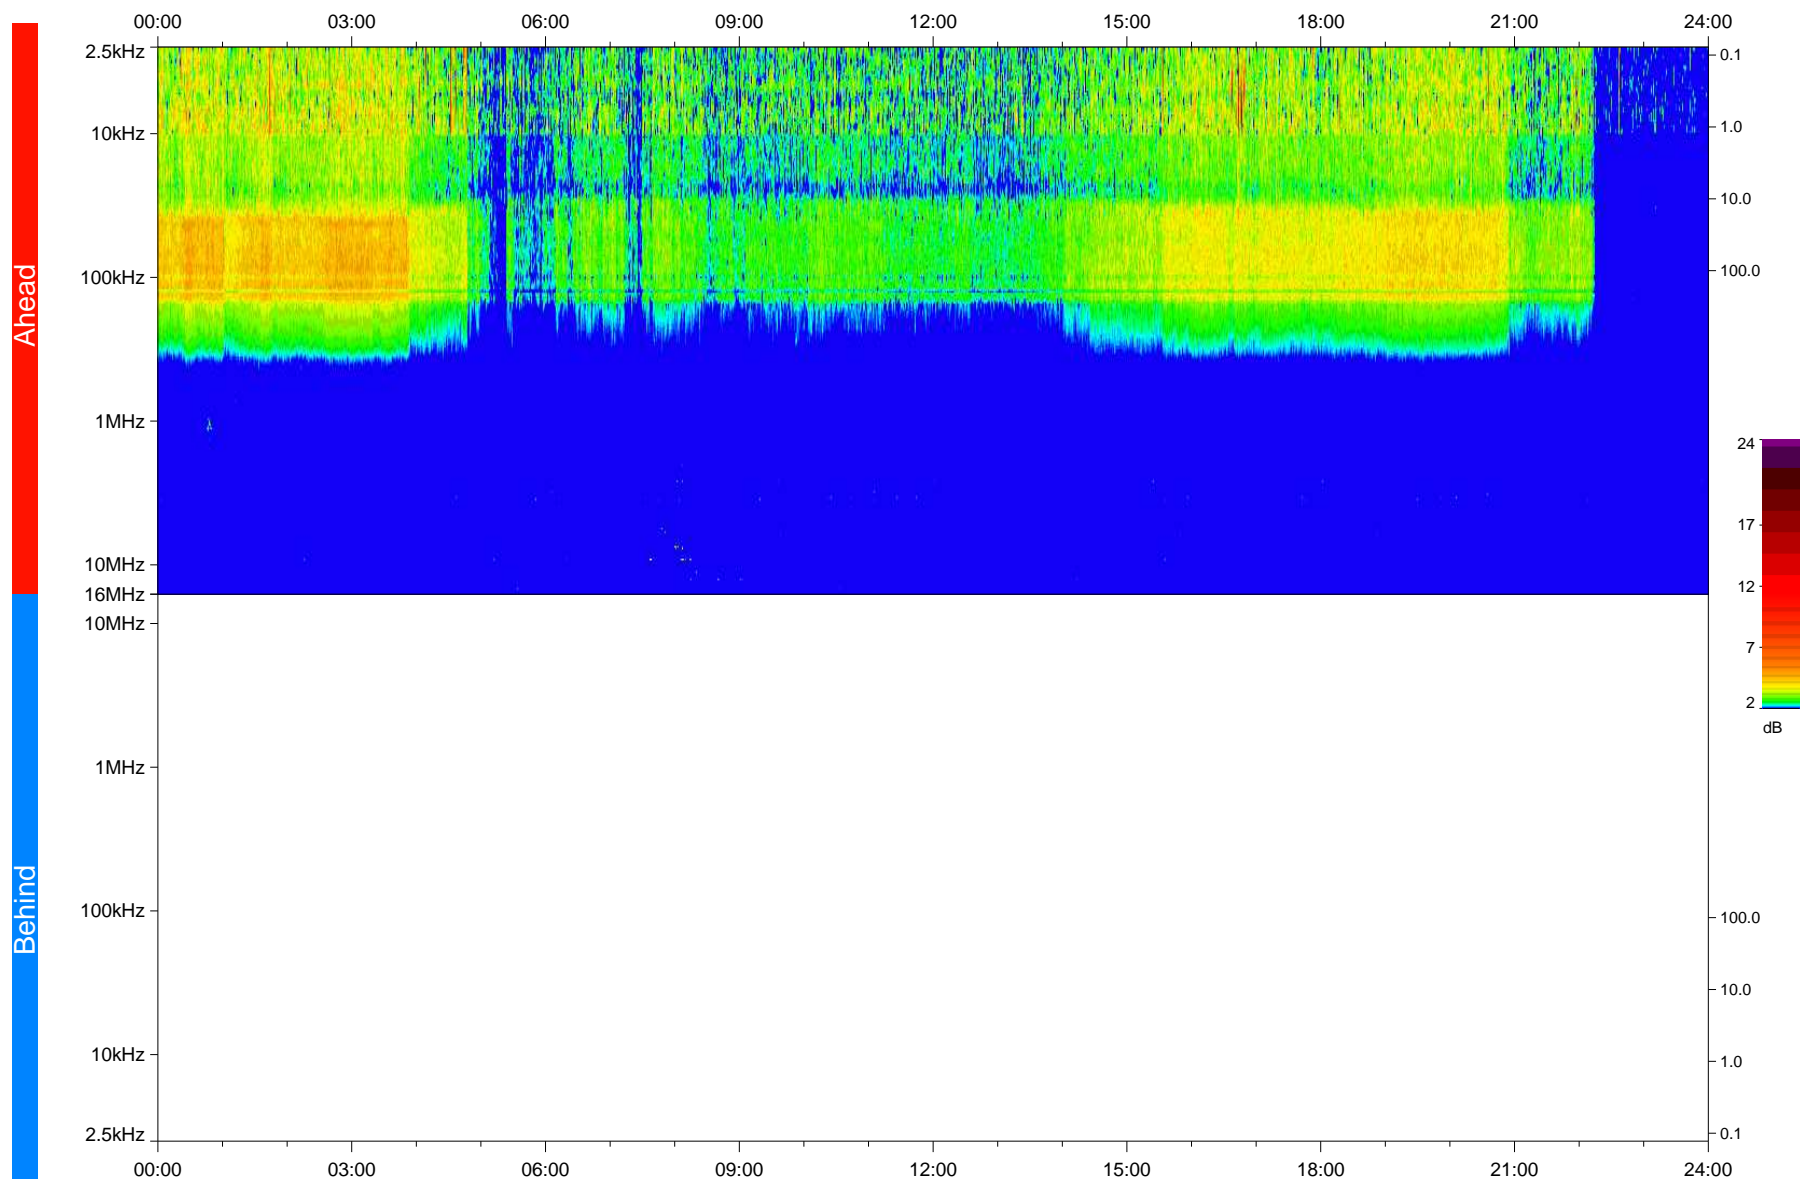

STEREO/WAVES Daily Summary - 03-Oct-2020 (DOY 277)

Ahead source file: swaves_ahead_2020_277_1_05.fin
Ahead PSE Angle: -61.1°

Behind PSE Angle: 58.0°
Behind source file: No STEREO-B data

Time (UTC)

file: stereo_swaves_daily-summary_color_20201003_v03
made by: space.umn.edu on macOS with IDL 8.8.2 on 2022-09-15 17:12:31, with TLib V945 / dynspec V311