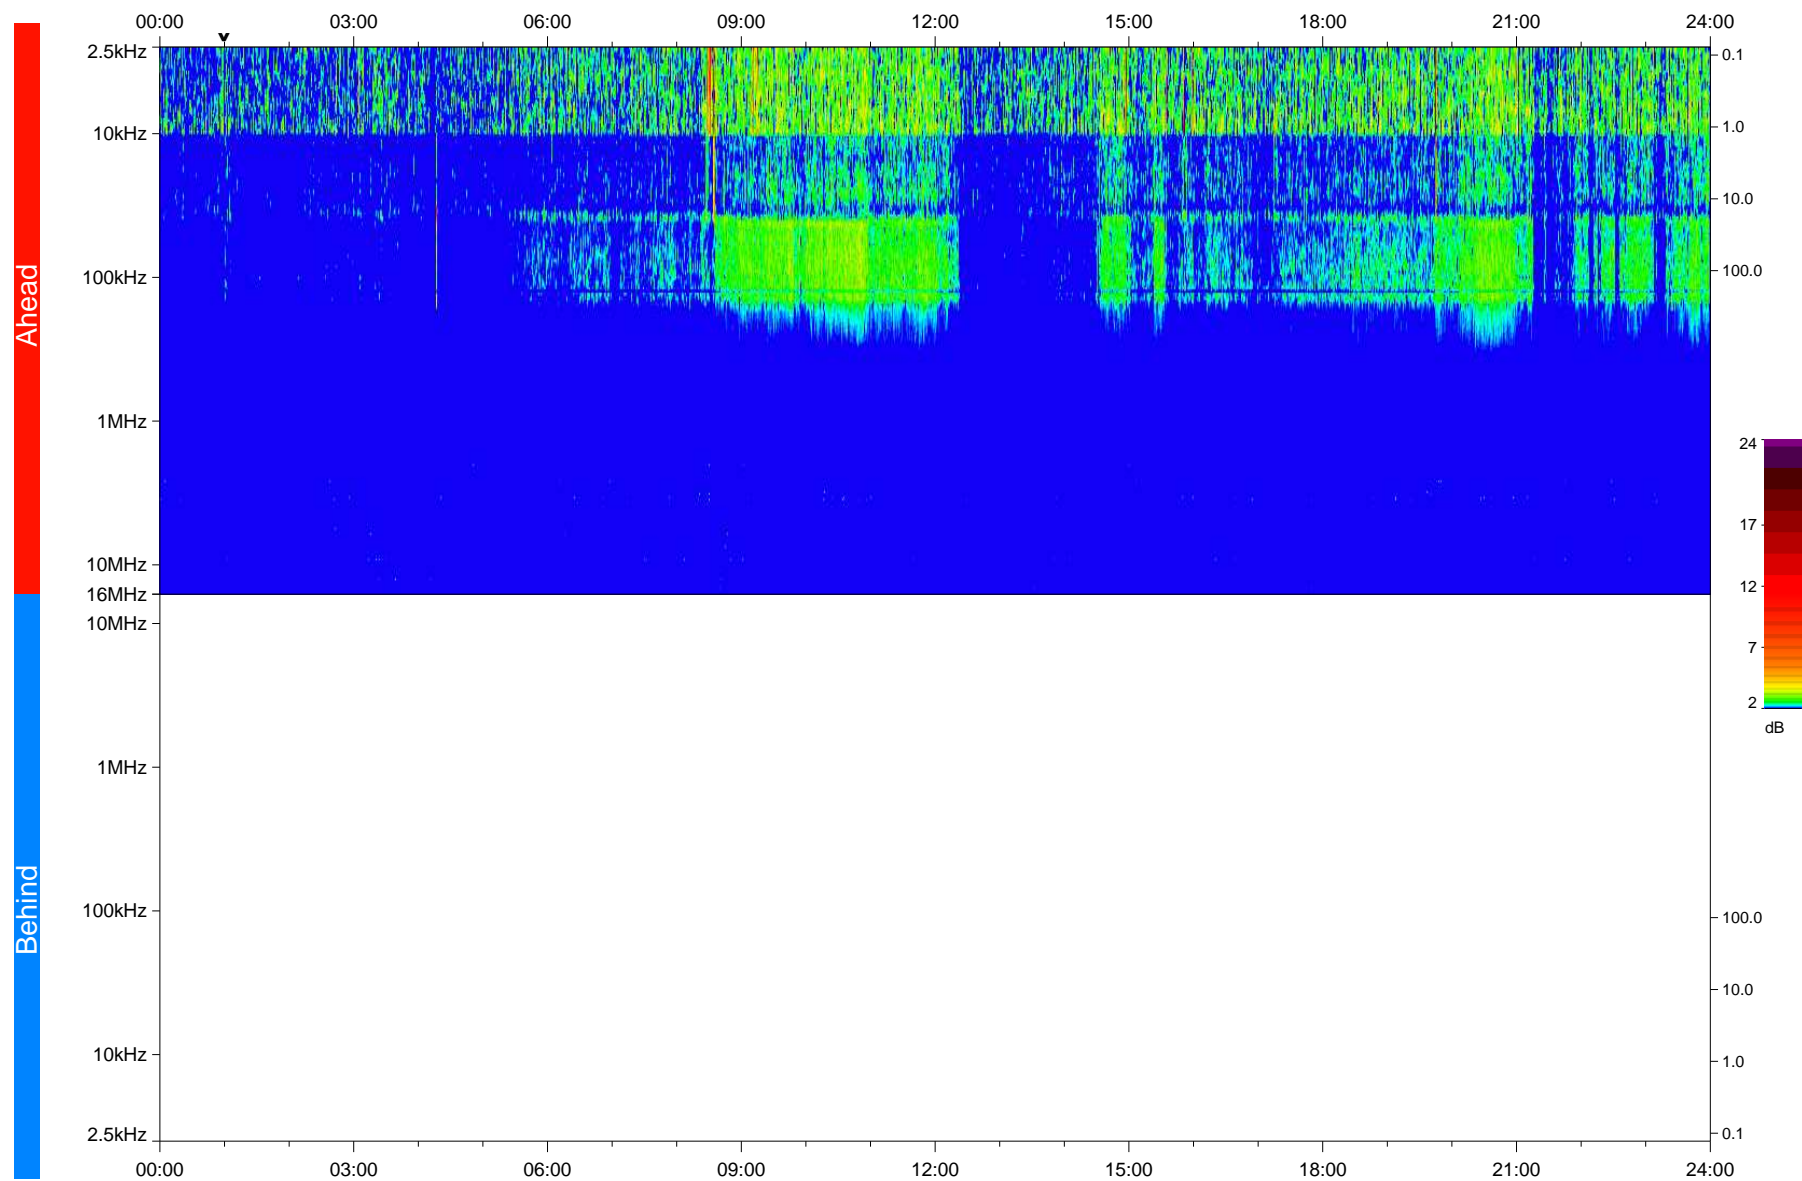

# STEREO/WAVES Daily Summary - 02-Oct-2020 (DOY 276)

Ahead source file: swaves\_ahead\_2020\_276\_1\_05.fin  
Ahead PSE Angle: -61.2°

Behind PSE Angle: 57.9°  
Behind source file: No STEREO-B data

Time (UTC)

file: stereo\_swaves\_daily-summary\_color\_20201002\_v03  
made by: space.umn.edu on macOS with IDL 8.8.2 on 2022-09-15 17:11:09, with TLib V945 / dynspec V311