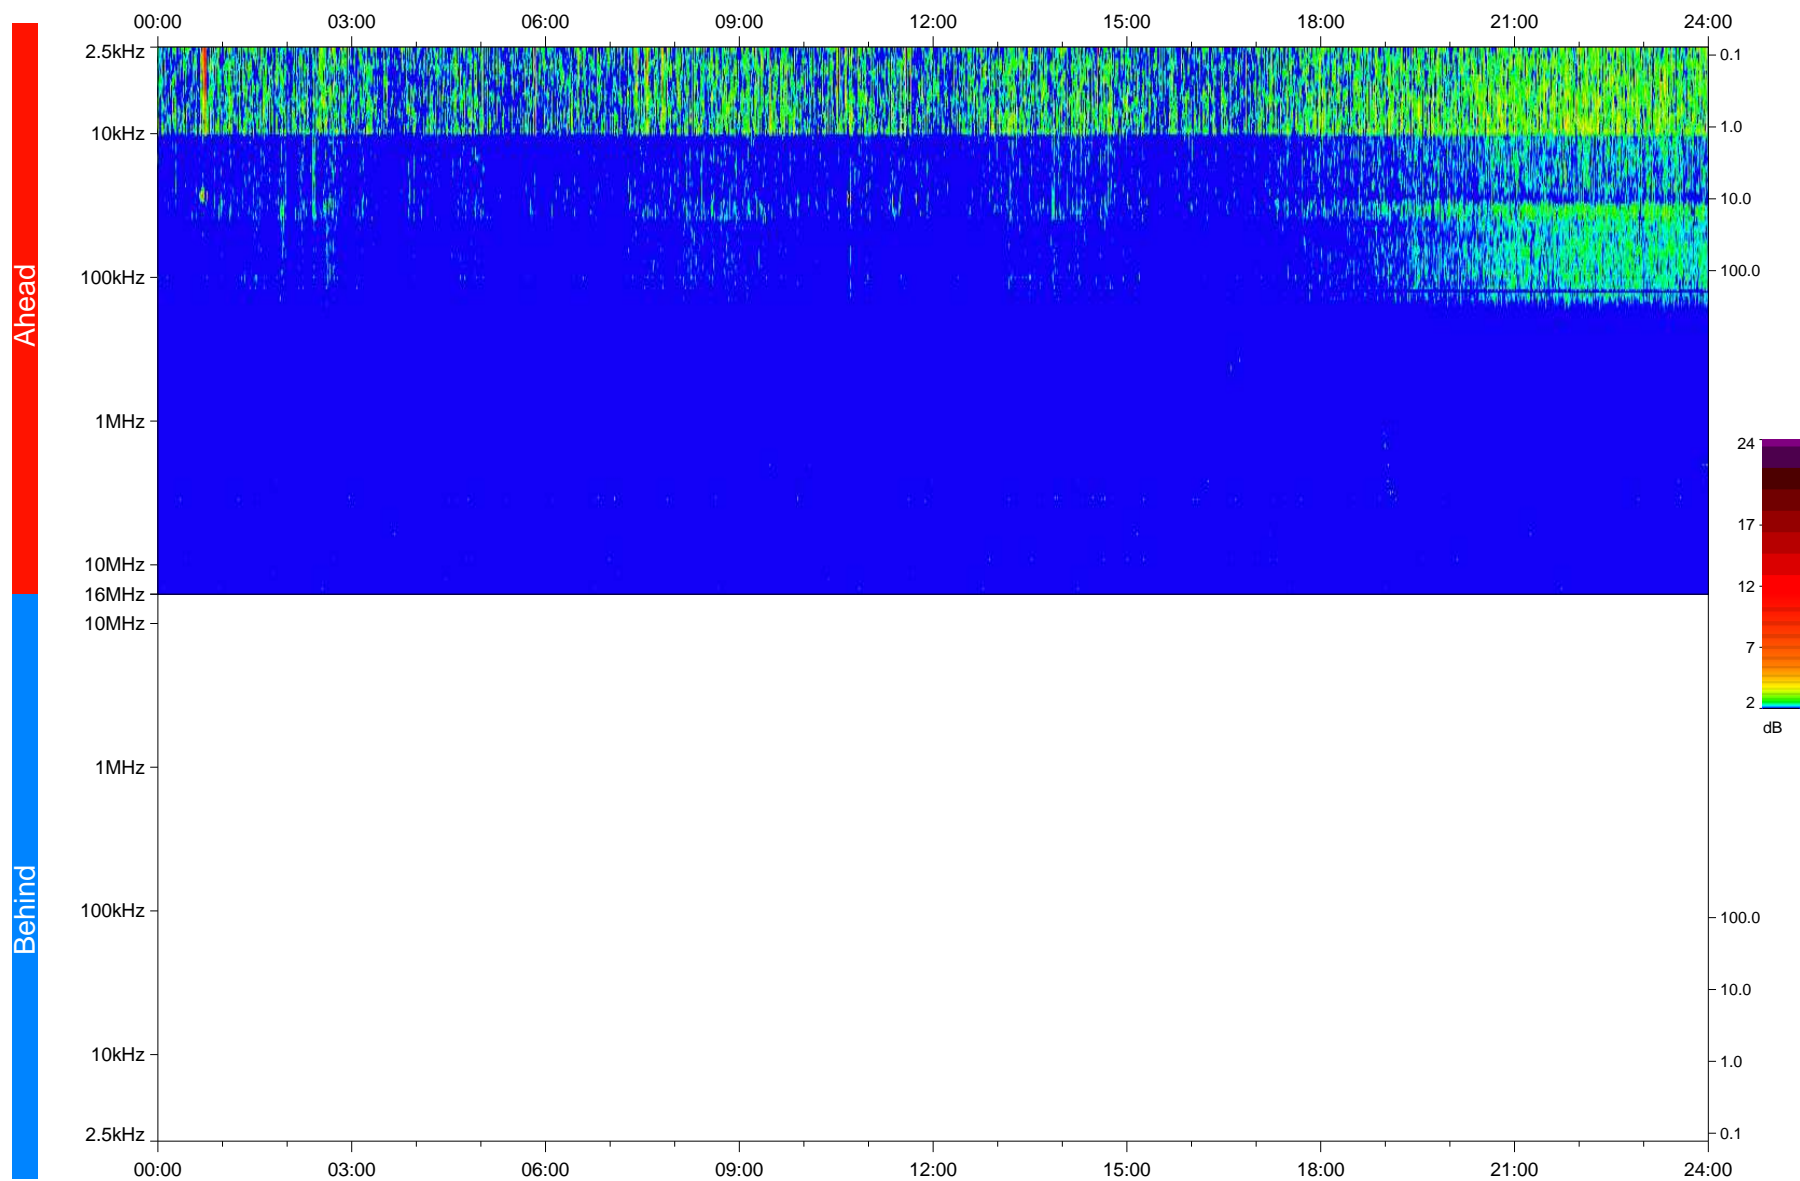

# STEREO/WAVES Daily Summary - 01-Oct-2020 (DOY 275)

Ahead source file: swaves\_ahead\_2020\_275\_1\_05.fin  
Ahead PSE Angle: -61.3°

Behind PSE Angle: 57.9°  
Behind source file: No STEREO-B data

Time (UTC)

file: stereo\_swaves\_daily-summary\_color\_20201001\_v04  
made by: space.umn.edu on macOS with IDL 8.8.2 on 2022-10-03 18:09:09, with TLib V945 / dynspec V311