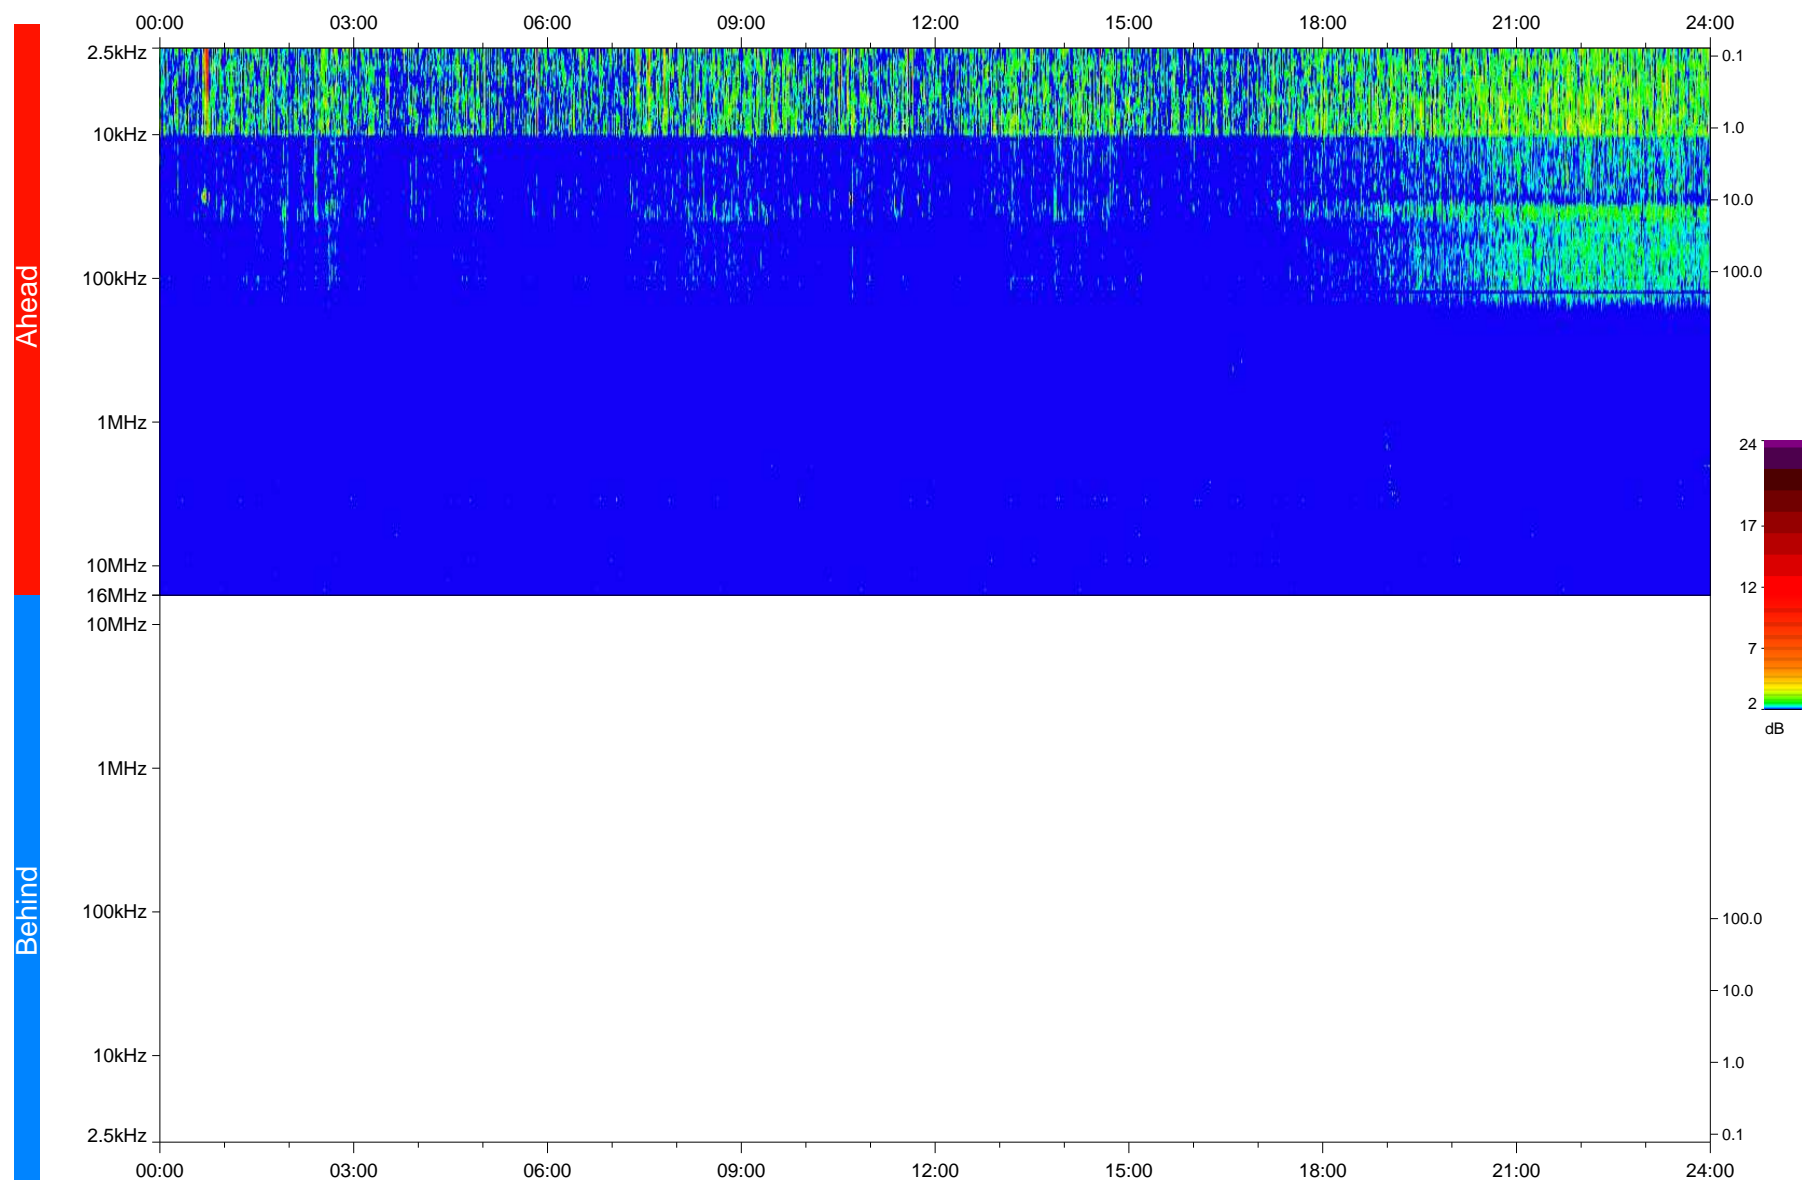

# STEREO/WAVES Daily Summary - 01-Oct-2020 (DOY 275)

Ahead source file: swaves\_ahead\_2020\_275\_1\_05.fin  
Ahead PSE Angle: -61.3°

Behind PSE Angle: 57.9°  
Behind source file: No STEREO-B data

Time (UTC)

file: stereo\_swaves\_daily-summary\_color\_20201001\_v03  
made by: space.umn.edu on macOS with IDL 8.8.2 on 2022-09-15 17:09:46, with TLib V945 / dynspec V311