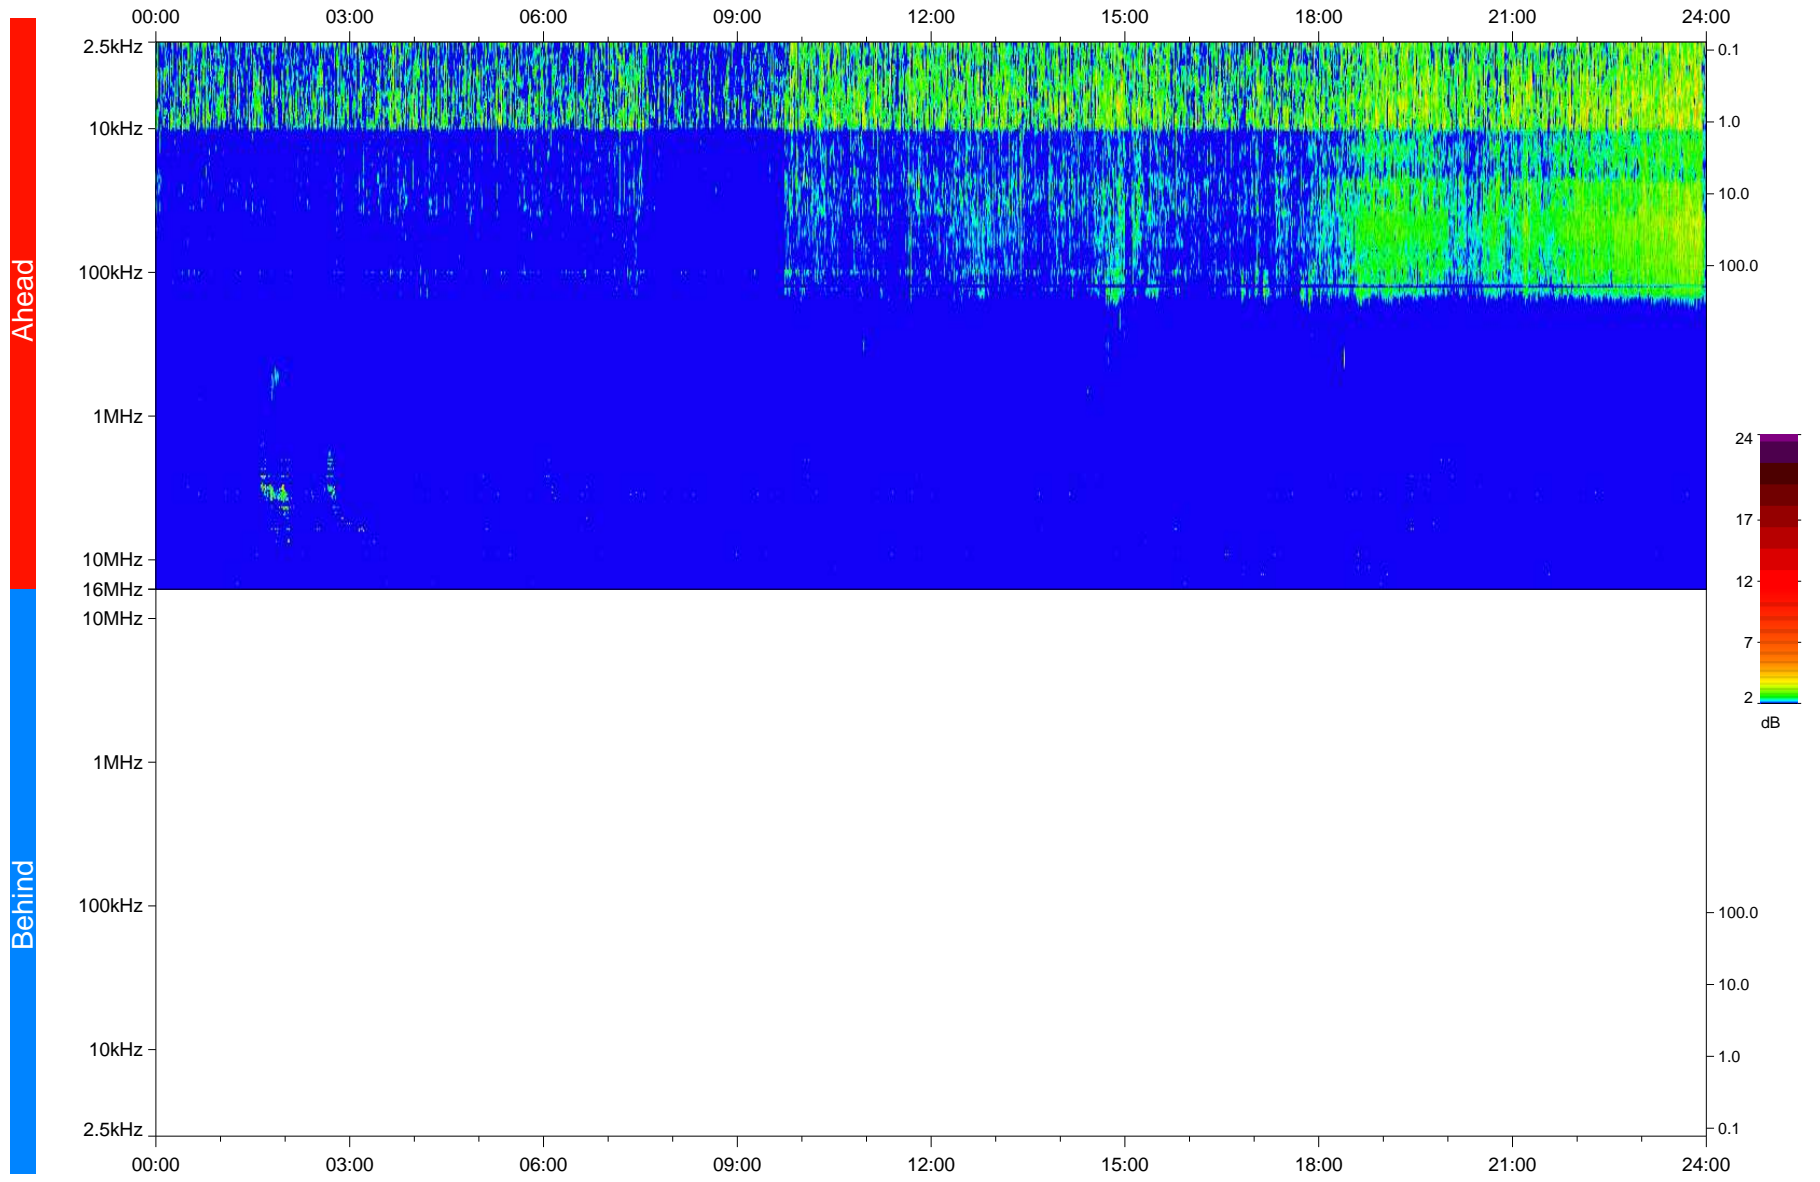

# STEREO/WAVES Daily Summary - 29-Sep-2020 (DOY 273)

Ahead source file: swaves\_ahead\_2020\_273\_1\_06.fin  
Ahead PSE Angle: -61.4°

Behind PSE Angle: 58.0°  
Behind source file: No STEREO-B data

Time (UTC)

file: stereo\_swaves\_daily-summary\_color\_20200929\_v03  
made by: space.umn.edu on macOS with IDL 8.8.2 on 2022-09-15 17:07:02, with TLib V945 / dynspec V311