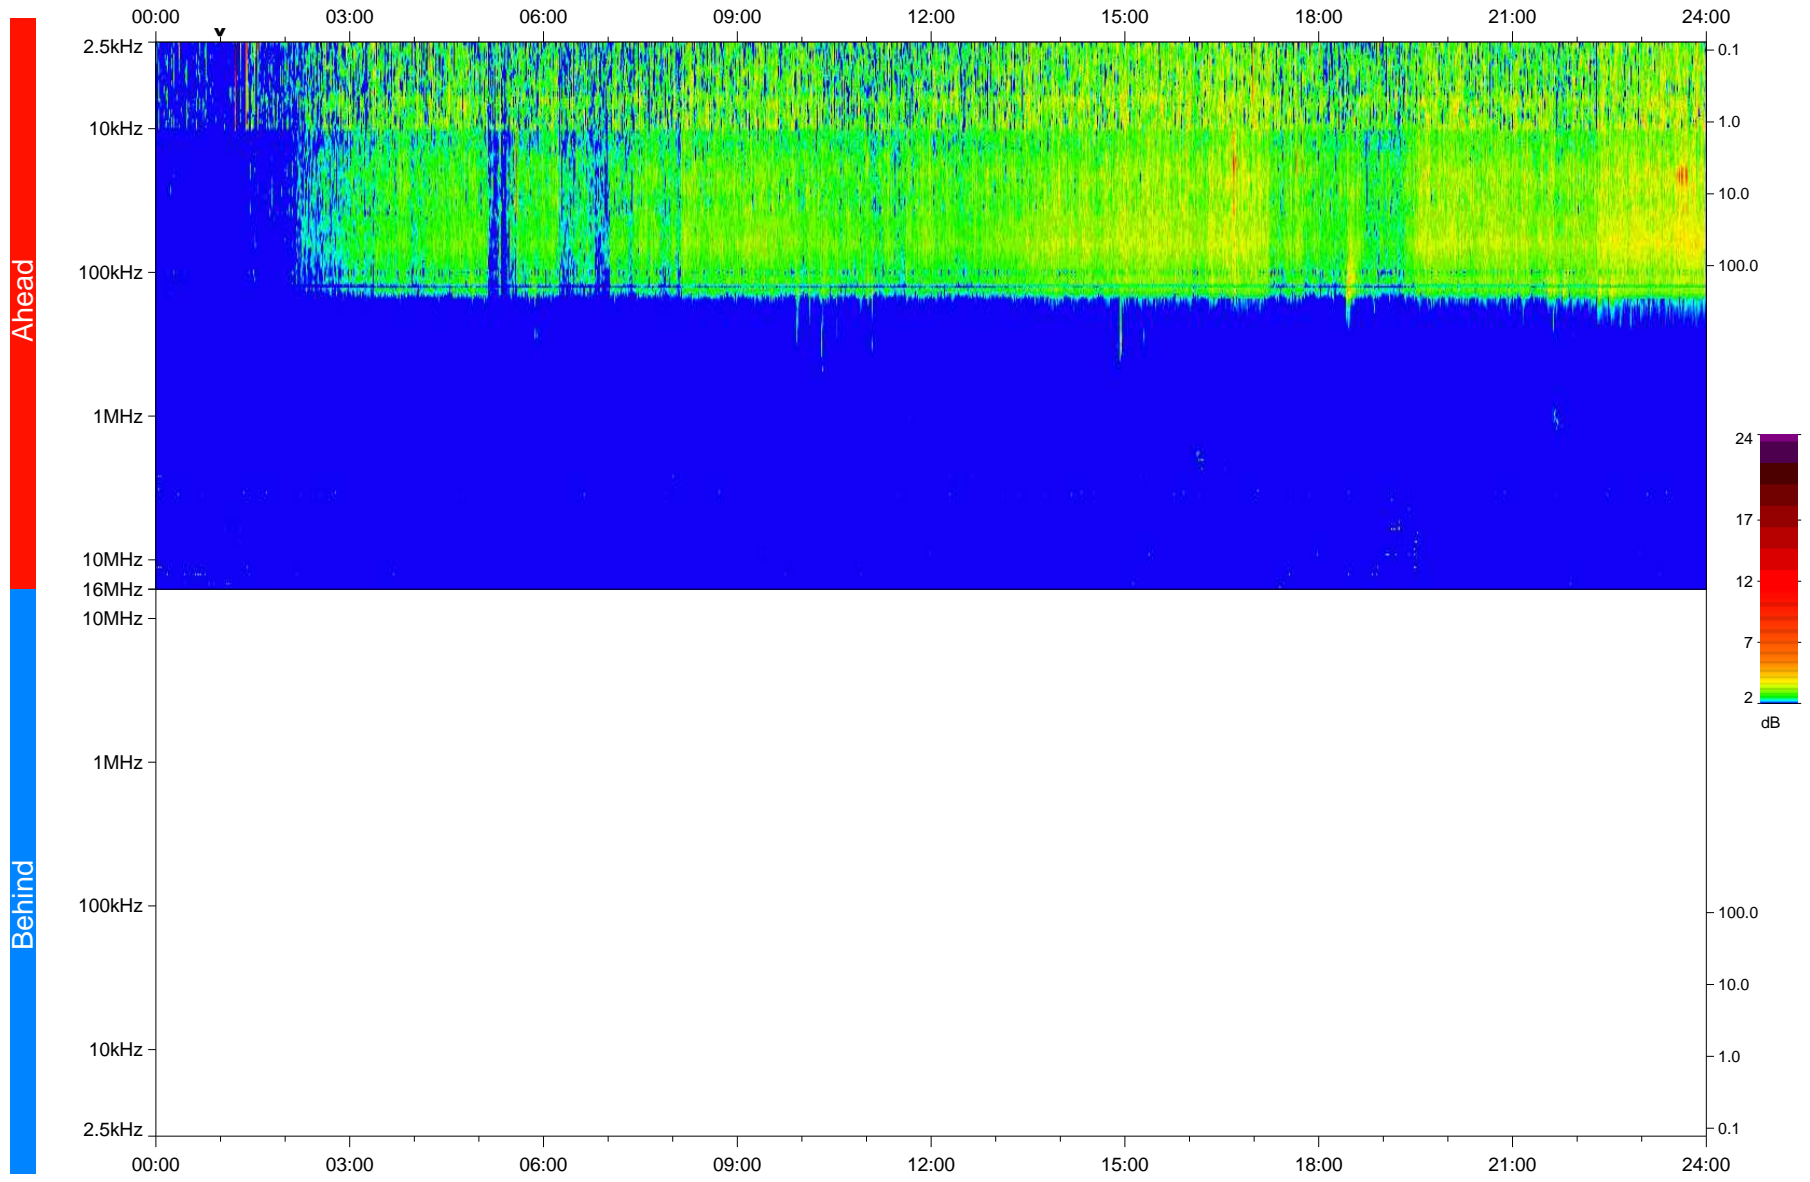

# STEREO/WAVES Daily Summary - 28-Sep-2020 (DOY 272)

Ahead source file: swaves\_ahead\_2020\_272\_1\_06.fin  
Ahead PSE Angle: -61.4°

Behind PSE Angle: 58.0°  
Behind source file: No STEREO-B data

Time (UTC)

file: stereo\_swaves\_daily-summary\_color\_20200928\_v04  
made by: space.umn.edu on macOS with IDL 8.8.2 on 2022-10-03 18:04:40, with TLib V945 / dynspec V311