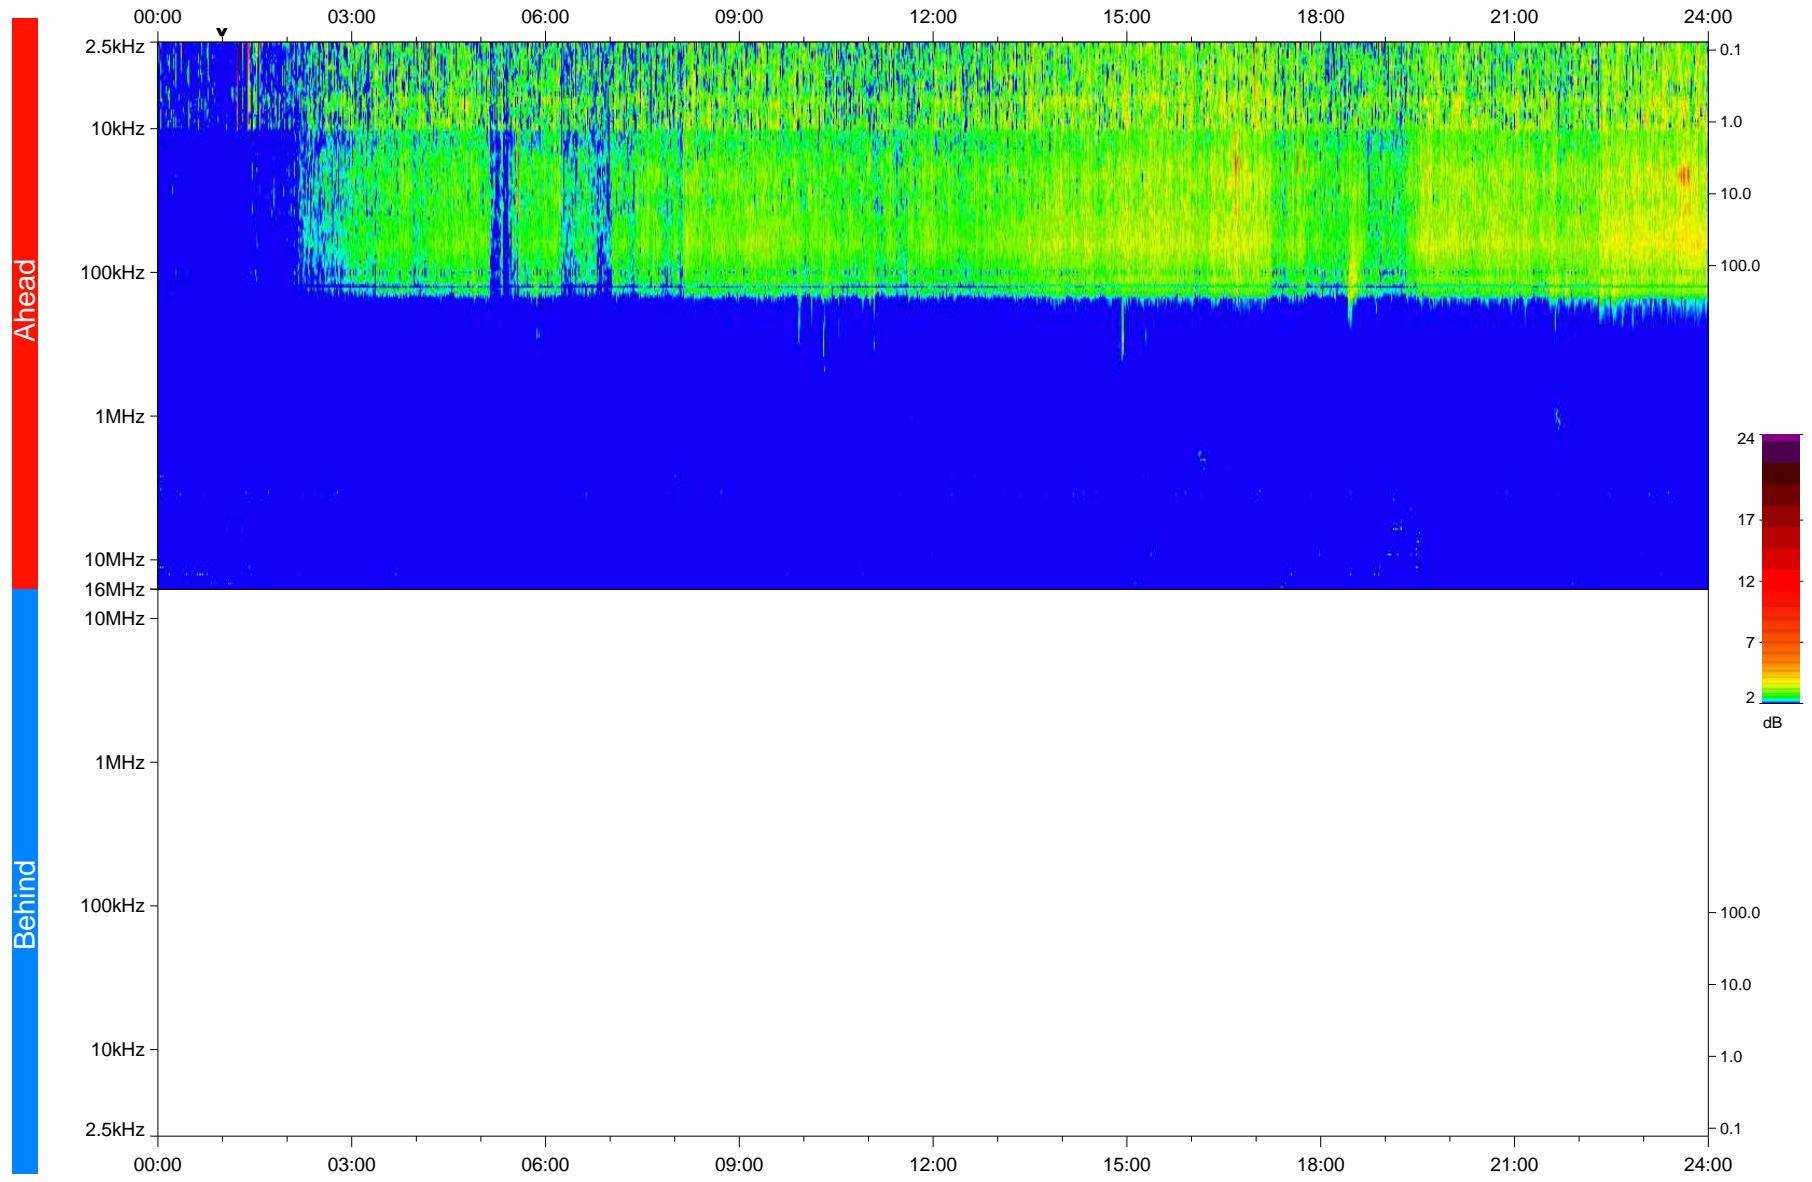

STEREO/WAVES Daily Summary - 28-Sep-2020 (DOY 272)

Ahead source file: swaves_ahead_2020_272_1_06.fin
Ahead PSE Angle: -61.4°

Behind PSE Angle: 58.0°
Behind source file: No STEREO-B data

Time (UTC)

file: stereo_swaves_daily-summary_color_20200928_v03
made by: space.umn.edu on macOS with IDL 8.8.2 on 2022-09-15 17:05:40, with TLib V945 / dynspec V311