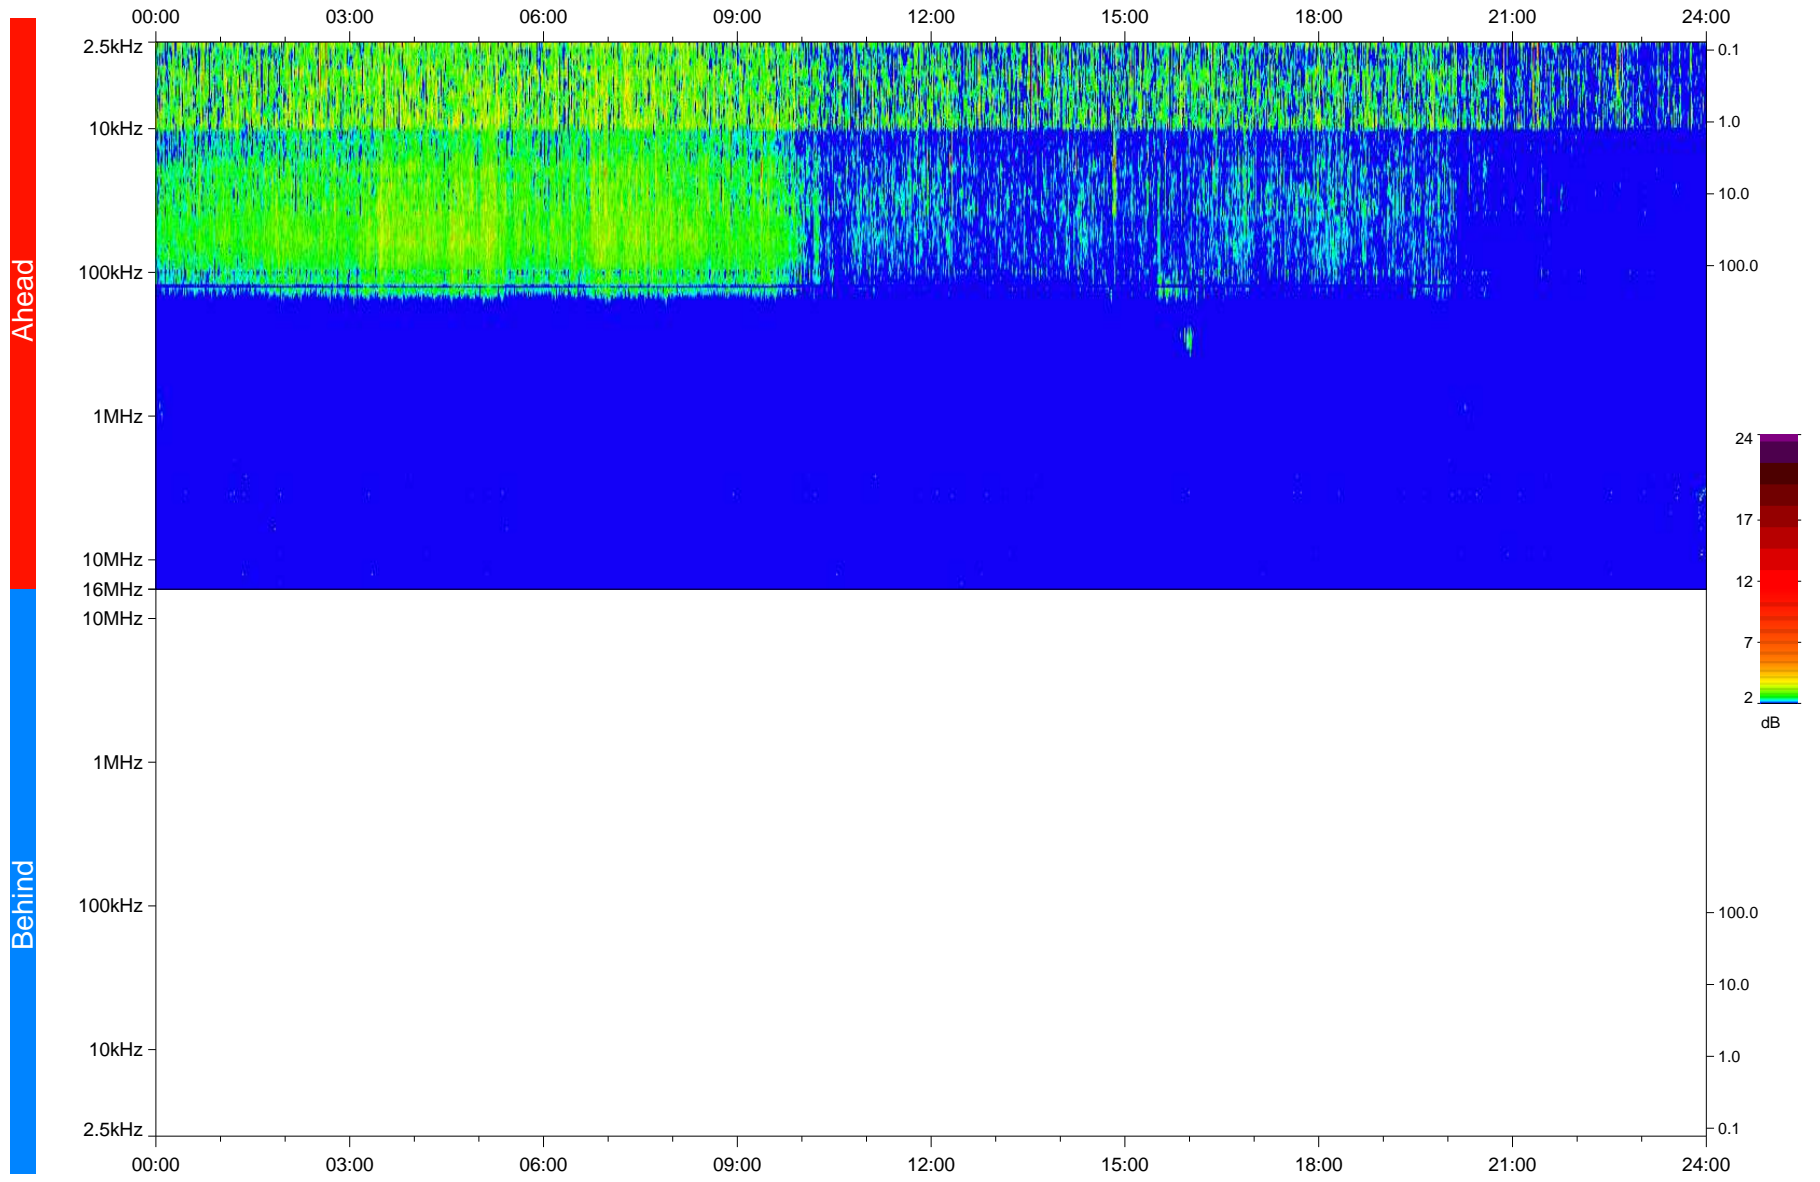

# STEREO/WAVES Daily Summary - 27-Sep-2020 (DOY 271)

Ahead source file: swaves\_ahead\_2020\_271\_1\_06.fin  
Ahead PSE Angle: -61.5°

Behind PSE Angle: 58.1°  
Behind source file: No STEREO-B data

Time (UTC)

file: stereo\_swaves\_daily-summary\_color\_20200927\_v04  
made by: space.umn.edu on macOS with IDL 8.8.2 on 2022-10-03 18:03:11, with TLib V945 / dynspec V311