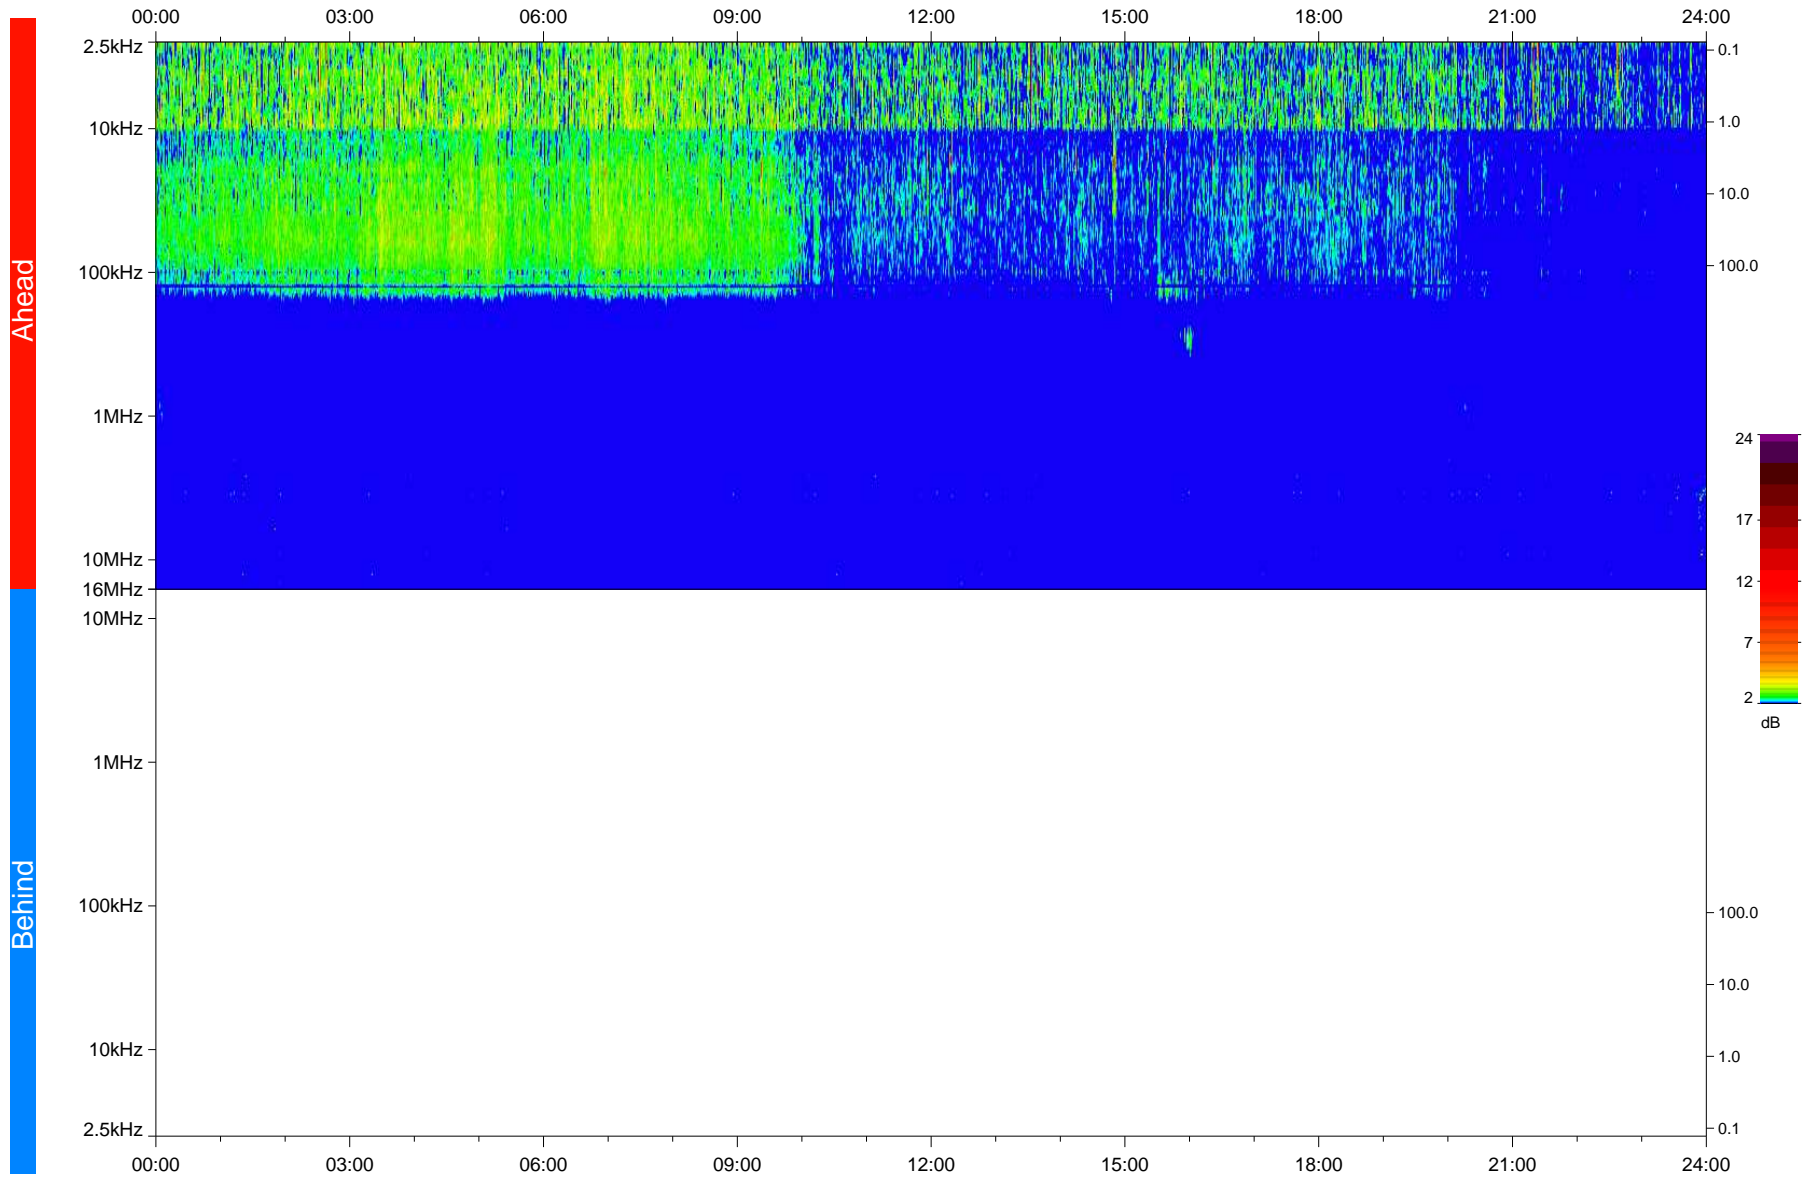

STEREO/WAVES Daily Summary - 27-Sep-2020 (DOY 271)

Ahead source file: swaves_ahead_2020_271_1_06.fin
Ahead PSE Angle: -61.5°

Behind PSE Angle: 58.1°
Behind source file: No STEREO-B data

Time (UTC)

file: stereo_swaves_daily-summary_color_20200927_v03
made by: space.umn.edu on macOS with IDL 8.8.2 on 2022-09-15 17:04:19, with TLib V945 / dynspec V311