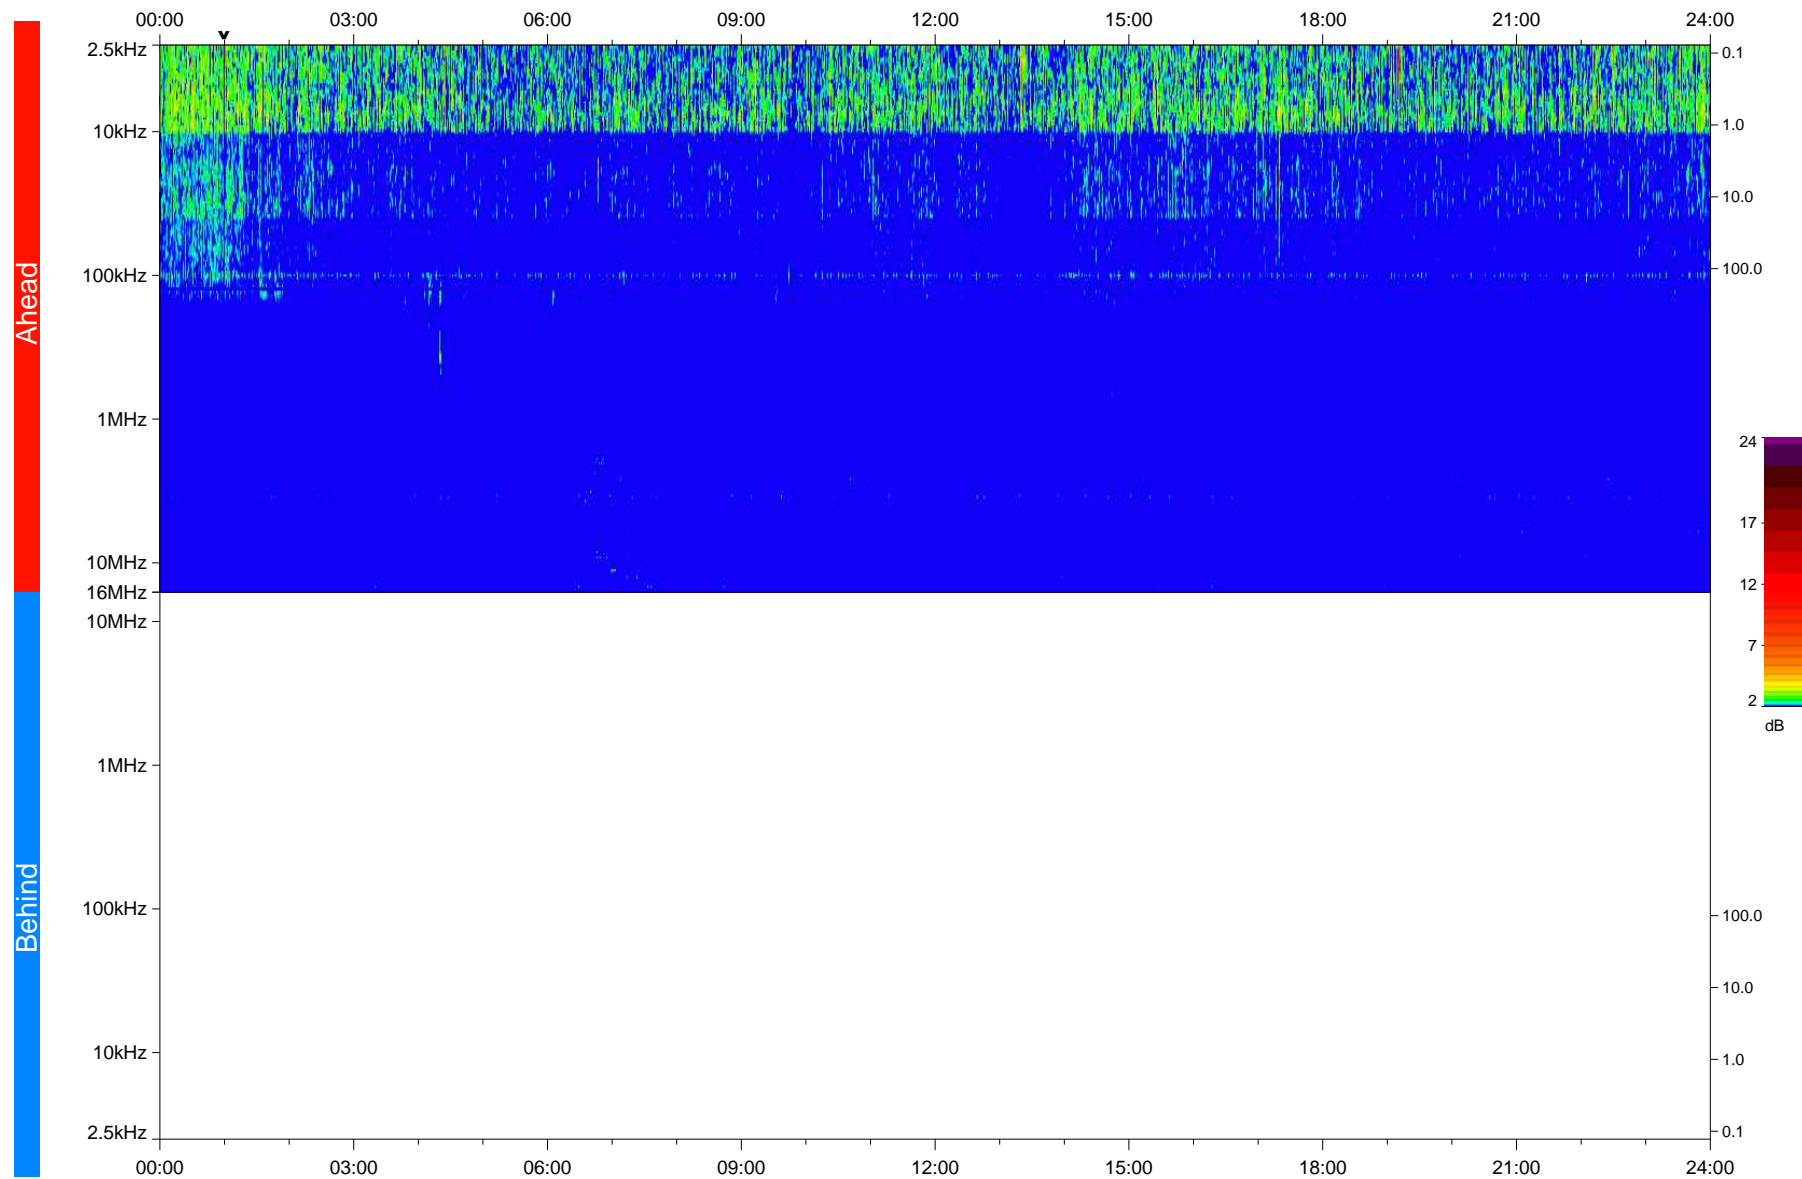

STEREO/WAVES Daily Summary - 26-Sep-2020 (DOY 270)

Ahead source file: swaves_ahead_2020_270_1_06.fin
Ahead PSE Angle: -61.7°

Behind PSE Angle: 58.0°
Behind source file: No STEREO-B data

Time (UTC)

file: stereo_swaves_daily-summary_color_20200926_v04
made by: space.umn.edu on macOS with IDL 8.8.2 on 2022-10-03 18:01:40, with TLib V945 / dynspec V311