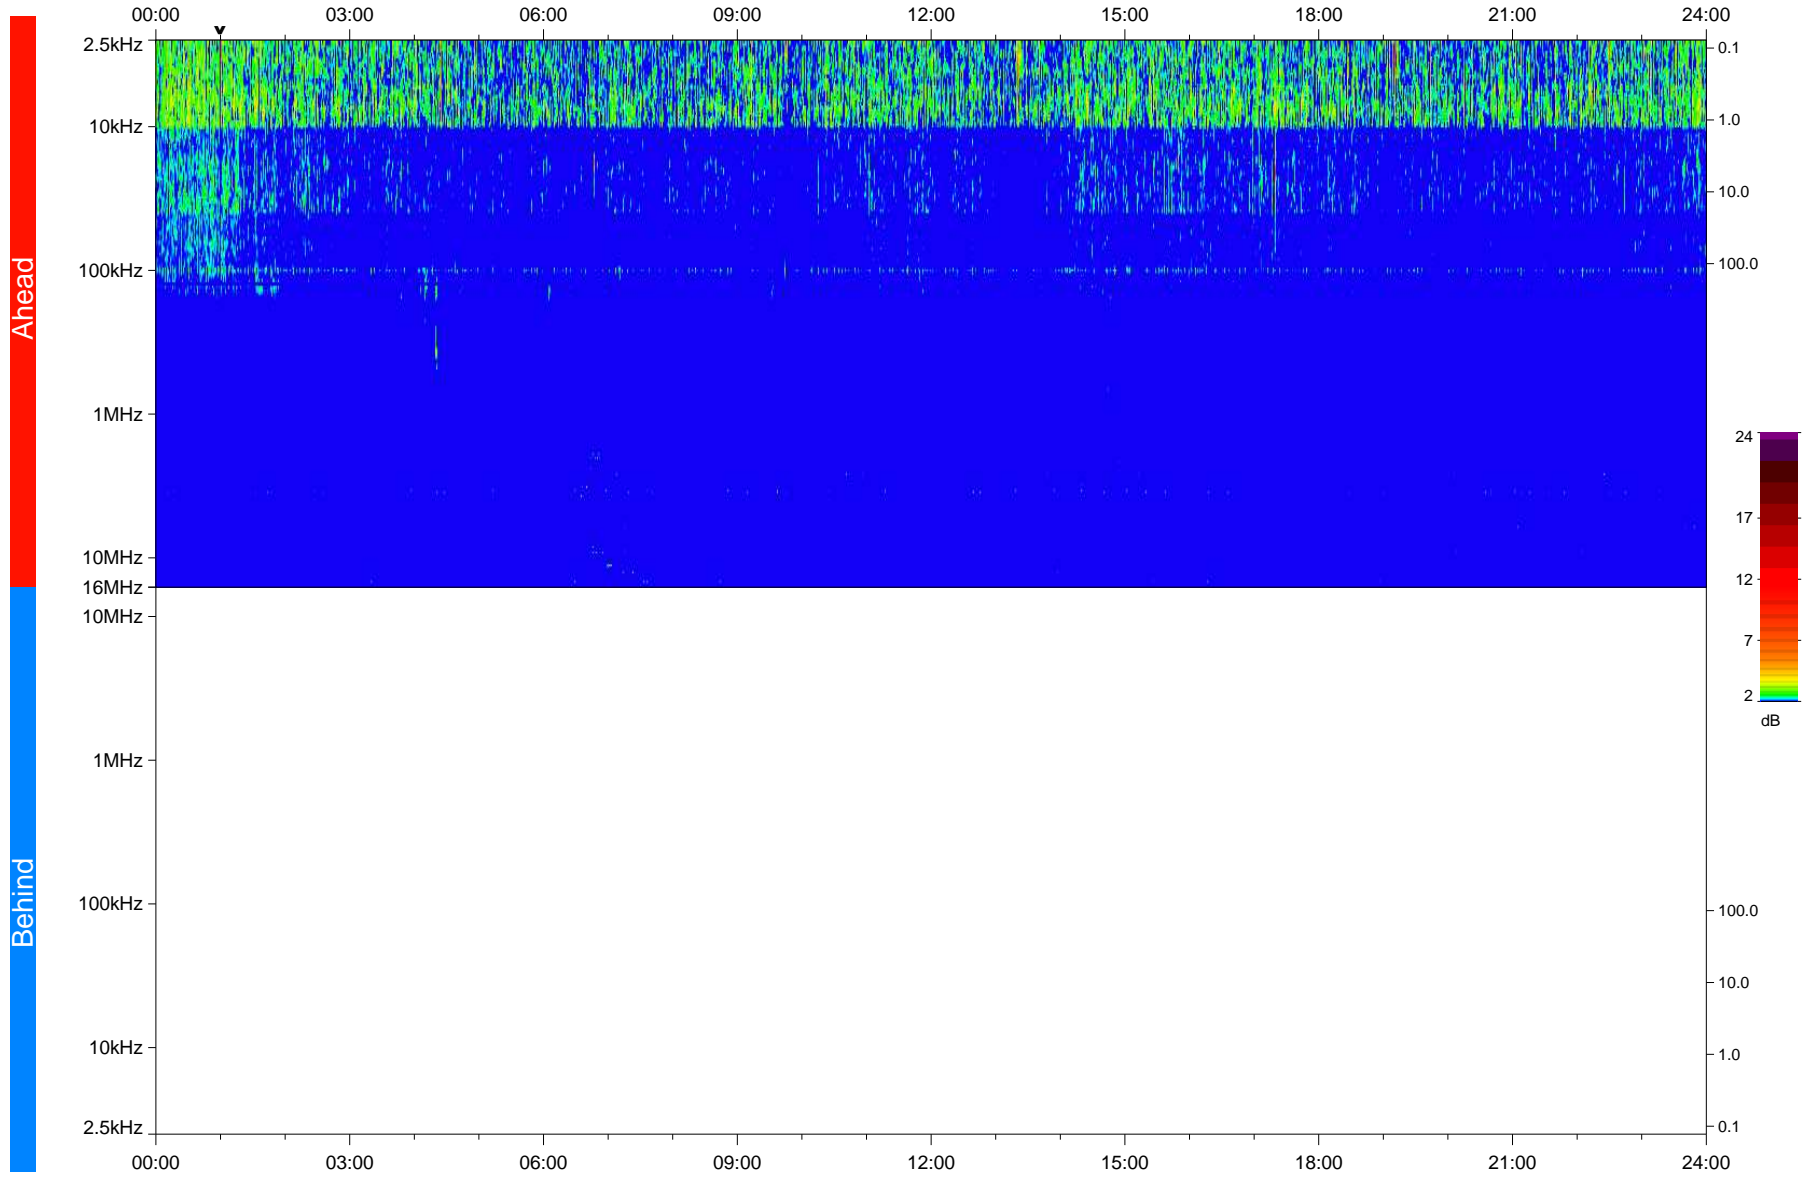

# STEREO/WAVES Daily Summary - 26-Sep-2020 (DOY 270)

Ahead source file: swaves\_ahead\_2020\_270\_1\_06.fin  
Ahead PSE Angle: -61.7°

Behind PSE Angle: 58.0°  
Behind source file: No STEREO-B data

Time (UTC)

file: stereo\_swaves\_daily-summary\_color\_20200926\_v03  
made by: space.umn.edu on macOS with IDL 8.8.2 on 2022-09-15 17:02:52, with TLib V945 / dynspec V311