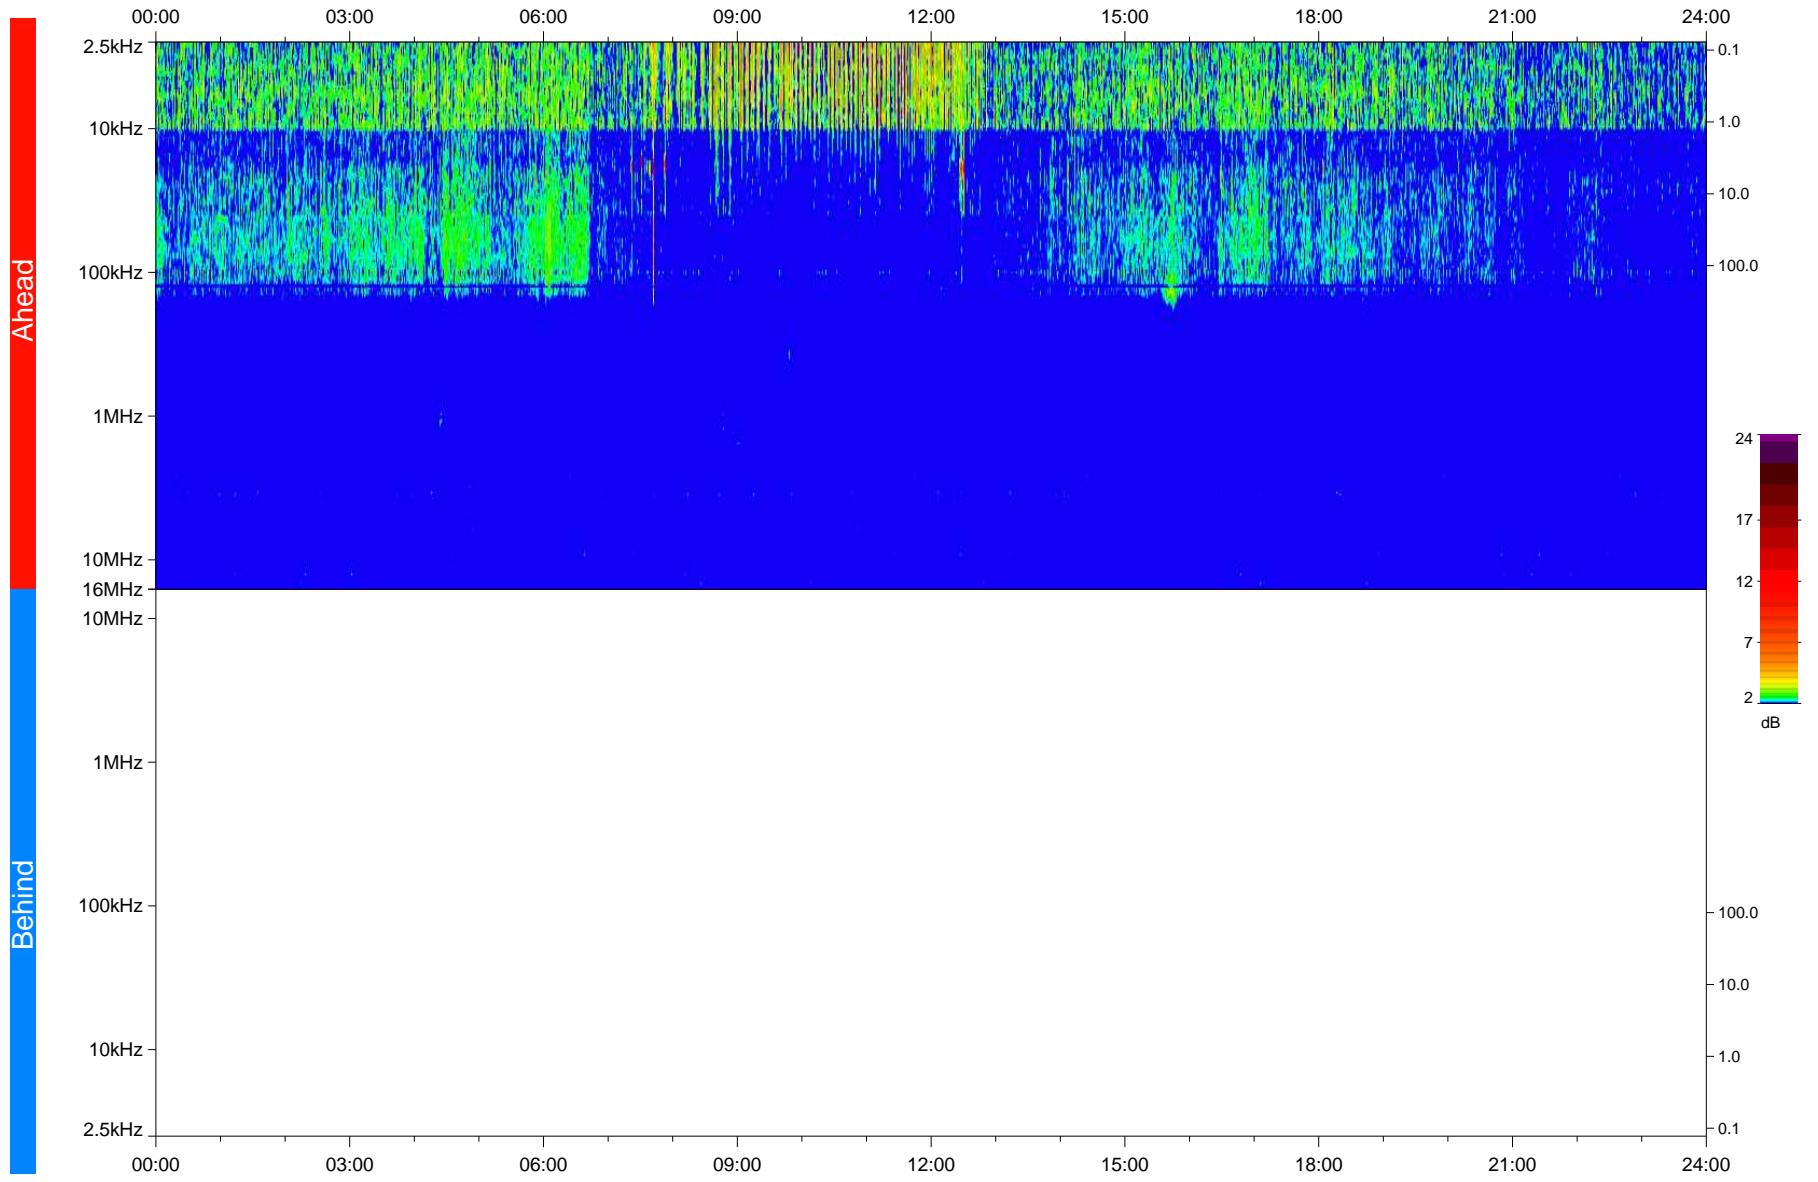

# STEREO/WAVES Daily Summary - 25-Sep-2020 (DOY 269)

Ahead source file: swaves\_ahead\_2020\_269\_1\_06.fin  
Ahead PSE Angle: -61.7°

Behind PSE Angle: 58.0°  
Behind source file: No STEREO-B data

Time (UTC)

file: stereo\_swaves\_daily-summary\_color\_20200925\_v04  
made by: space.umn.edu on macOS with IDL 8.8.2 on 2022-10-03 18:00:09, with TLib V945 / dynspec V311