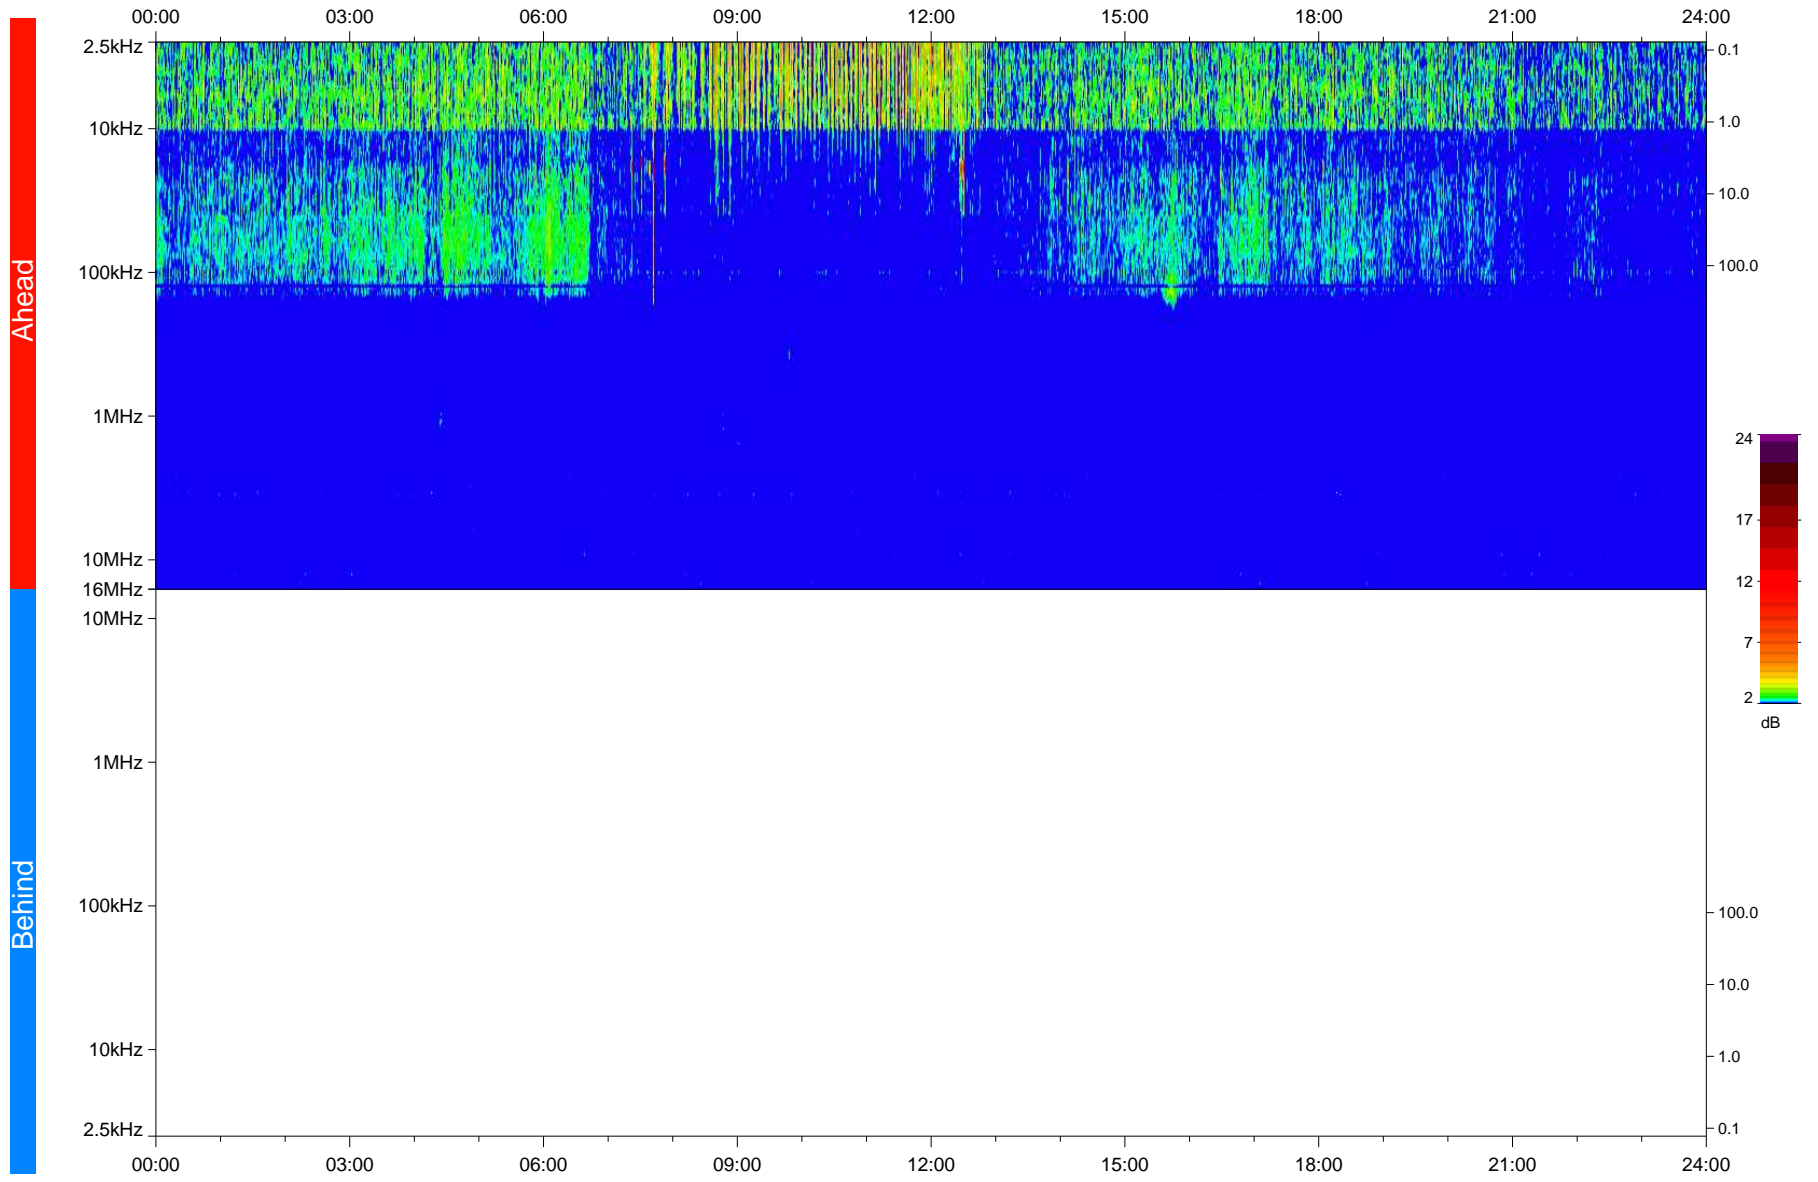

# STEREO/WAVES Daily Summary - 25-Sep-2020 (DOY 269)

Ahead source file: swaves\_ahead\_2020\_269\_1\_06.fin  
Ahead PSE Angle: -61.7°

Behind PSE Angle: 58.0°  
Behind source file: No STEREO-B data

Time (UTC)

file: stereo\_swaves\_daily-summary\_color\_20200925\_v03  
made by: space.umn.edu on macOS with IDL 8.8.2 on 2022-09-15 17:01:30, with TLib V945 / dynspec V311