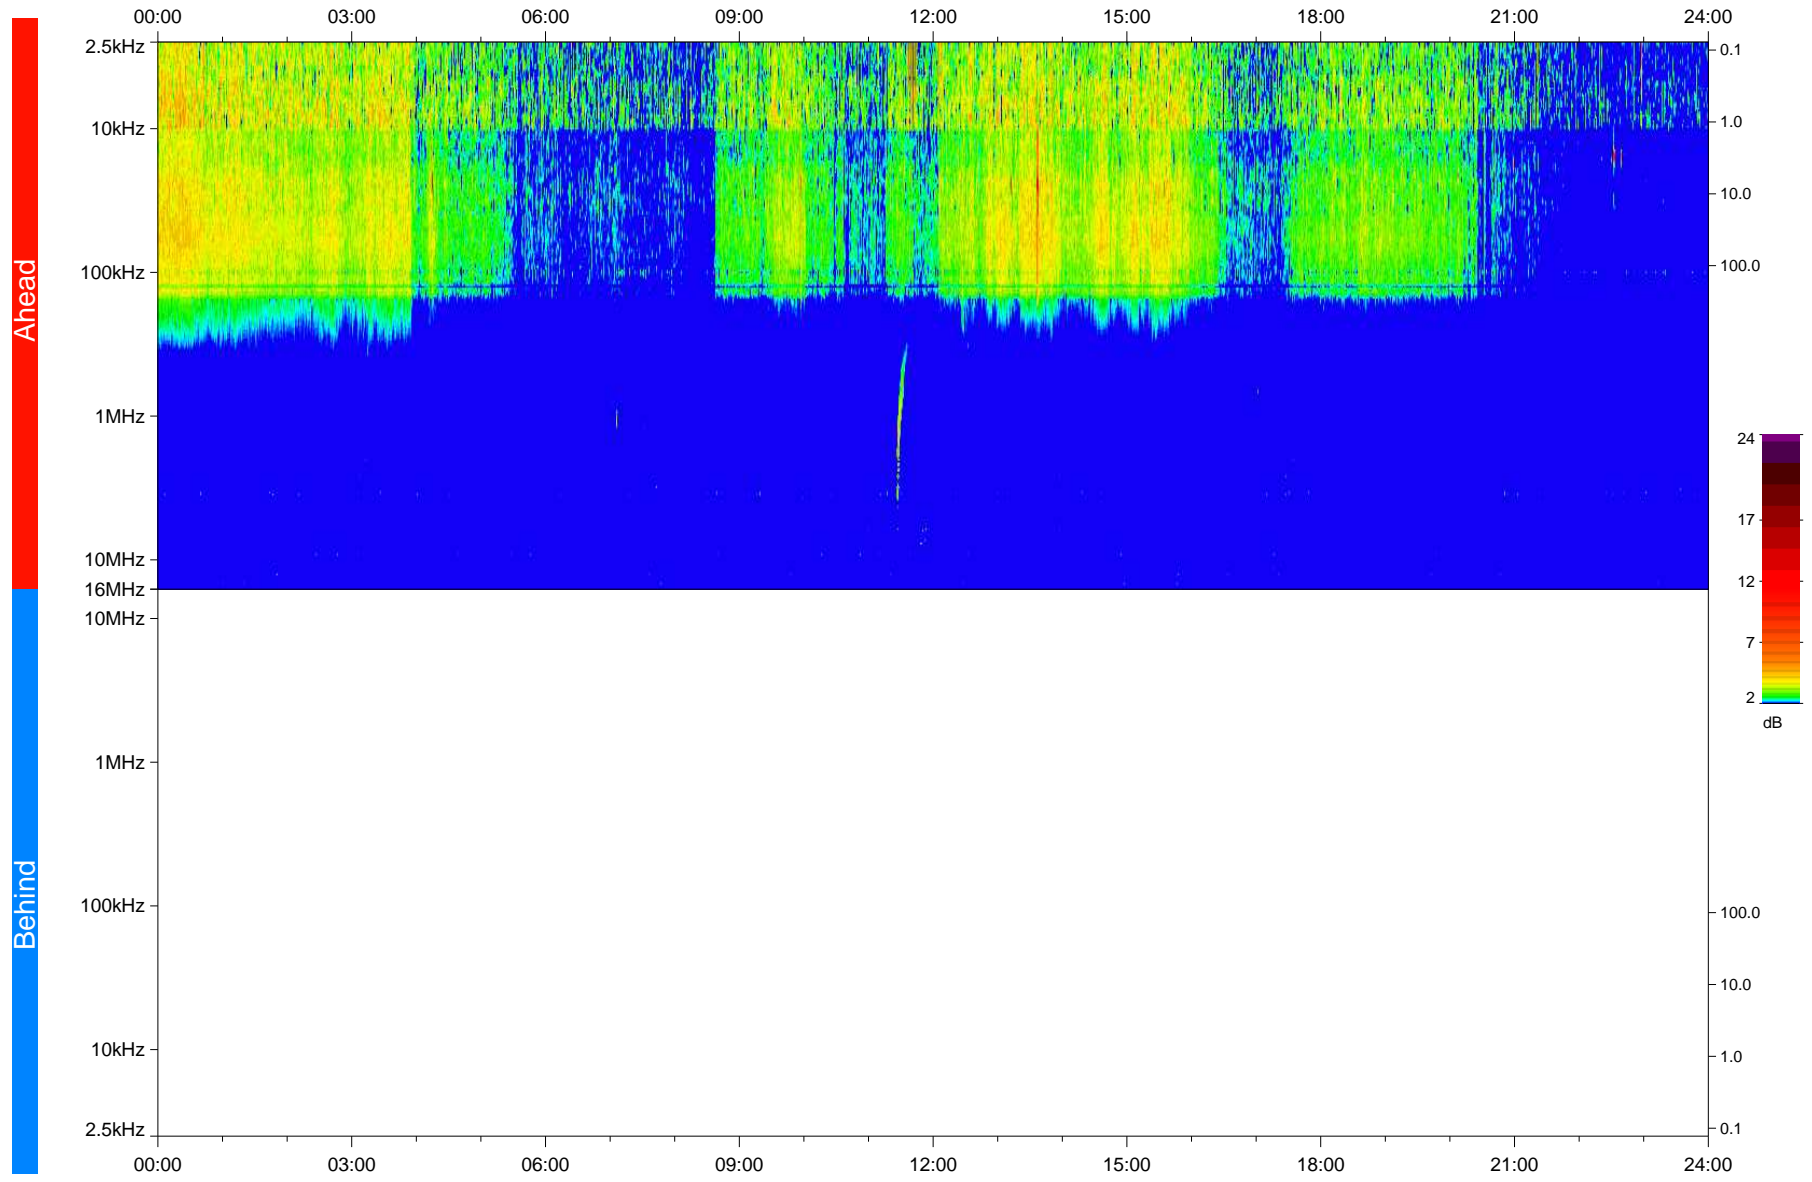

# STEREO/WAVES Daily Summary - 23-Sep-2020 (DOY 267)

Ahead source file: swaves\_ahead\_2020\_267\_1\_06.fin  
Ahead PSE Angle: -61.8°

Behind PSE Angle: 58.1°  
Behind source file: No STEREO-B data

Time (UTC)

file: stereo\_swaves\_daily-summary\_color\_20200923\_v04  
made by: space.umn.edu on macOS with IDL 8.8.2 on 2022-10-03 17:57:09, with TLib V945 / dynspec V311